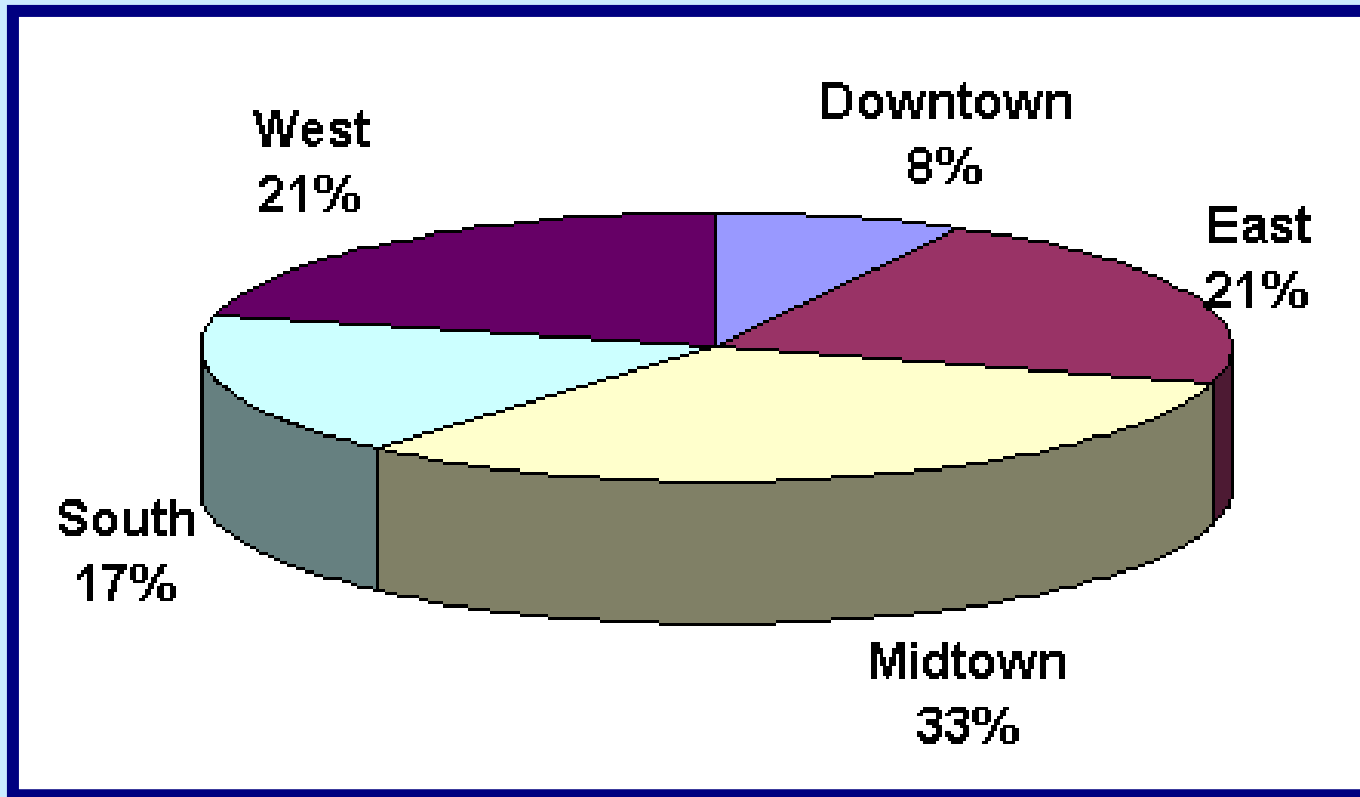

Graffiti Sites Abated by City Team

01/01/2008 – 06/30/2008

Downtown	East	Midtown	South	West	Total
1,333	3,733	5,601	3,031	3,712	17,410