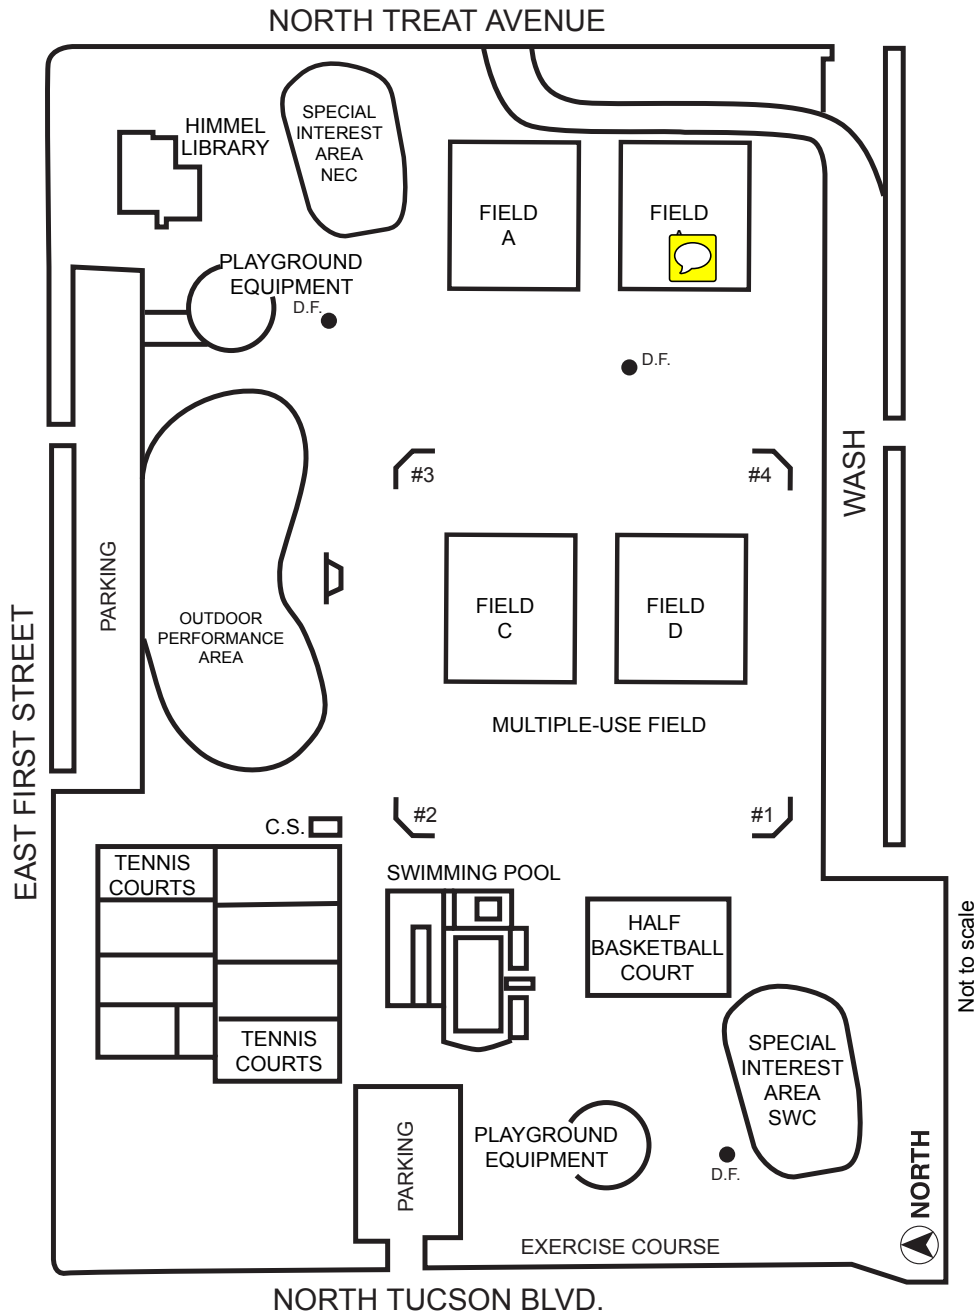

HIMMEL PARK

1000 N. TUCSON BLVD.

Not to scale

LEGEND

Northwest District
 Exercise course
 Little League fields, no lights
 Parking spaces
 Picnic sites
 Playground
 Soccer field, no lights
 Swimming pool
 Tennis courts, lighted
 C.S = Comfort Station
 D.F. = Drinking Fountain