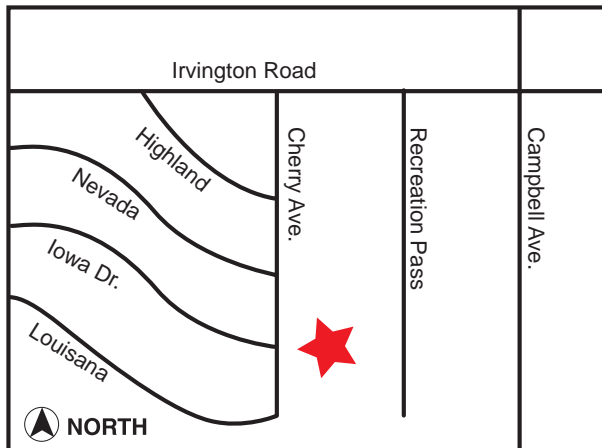

Cherry Avenue Recreation Center

Center Coordinator: Kimiro DeBose
E-mail: kimiro.debose@tucsonaz.gov

Youth/Teen Programs

- **Kid Kreation** for children ages 3-5. Educational and social activities two mornings a week.
- **KIDCO after-school** recreation program for children ages 5-11. (5-year-olds must be currently enrolled in kindergarten). Programs runs Monday-Friday school dismissal-6pm. Activities include: games, sports, crafts, field trips and home-work time. Children will develop motor and social skills. A fun place to be after a long day at school. Non-refundable registration fee required.
- **In-Betweeners Club** for ages 11-14 (11-year-olds must be enrolled in middle school). Mon.-Fri. from school dismissal to 6pm. Program is free to City of Tucson residents. Non-refundable registration fee of $25 for non-City residents. Arts and crafts, etiquette, cooking, community service projects, family activities, field trips, parties and special events.
- **Schoolzout Camps** during school breaks from 7:30am-6pm. Cost: $2 per day/per child. Nov. 28, Dec. 19-Jan. 2, Feb. 26-27, March 13, April 10-17. Call Center for registration dates.