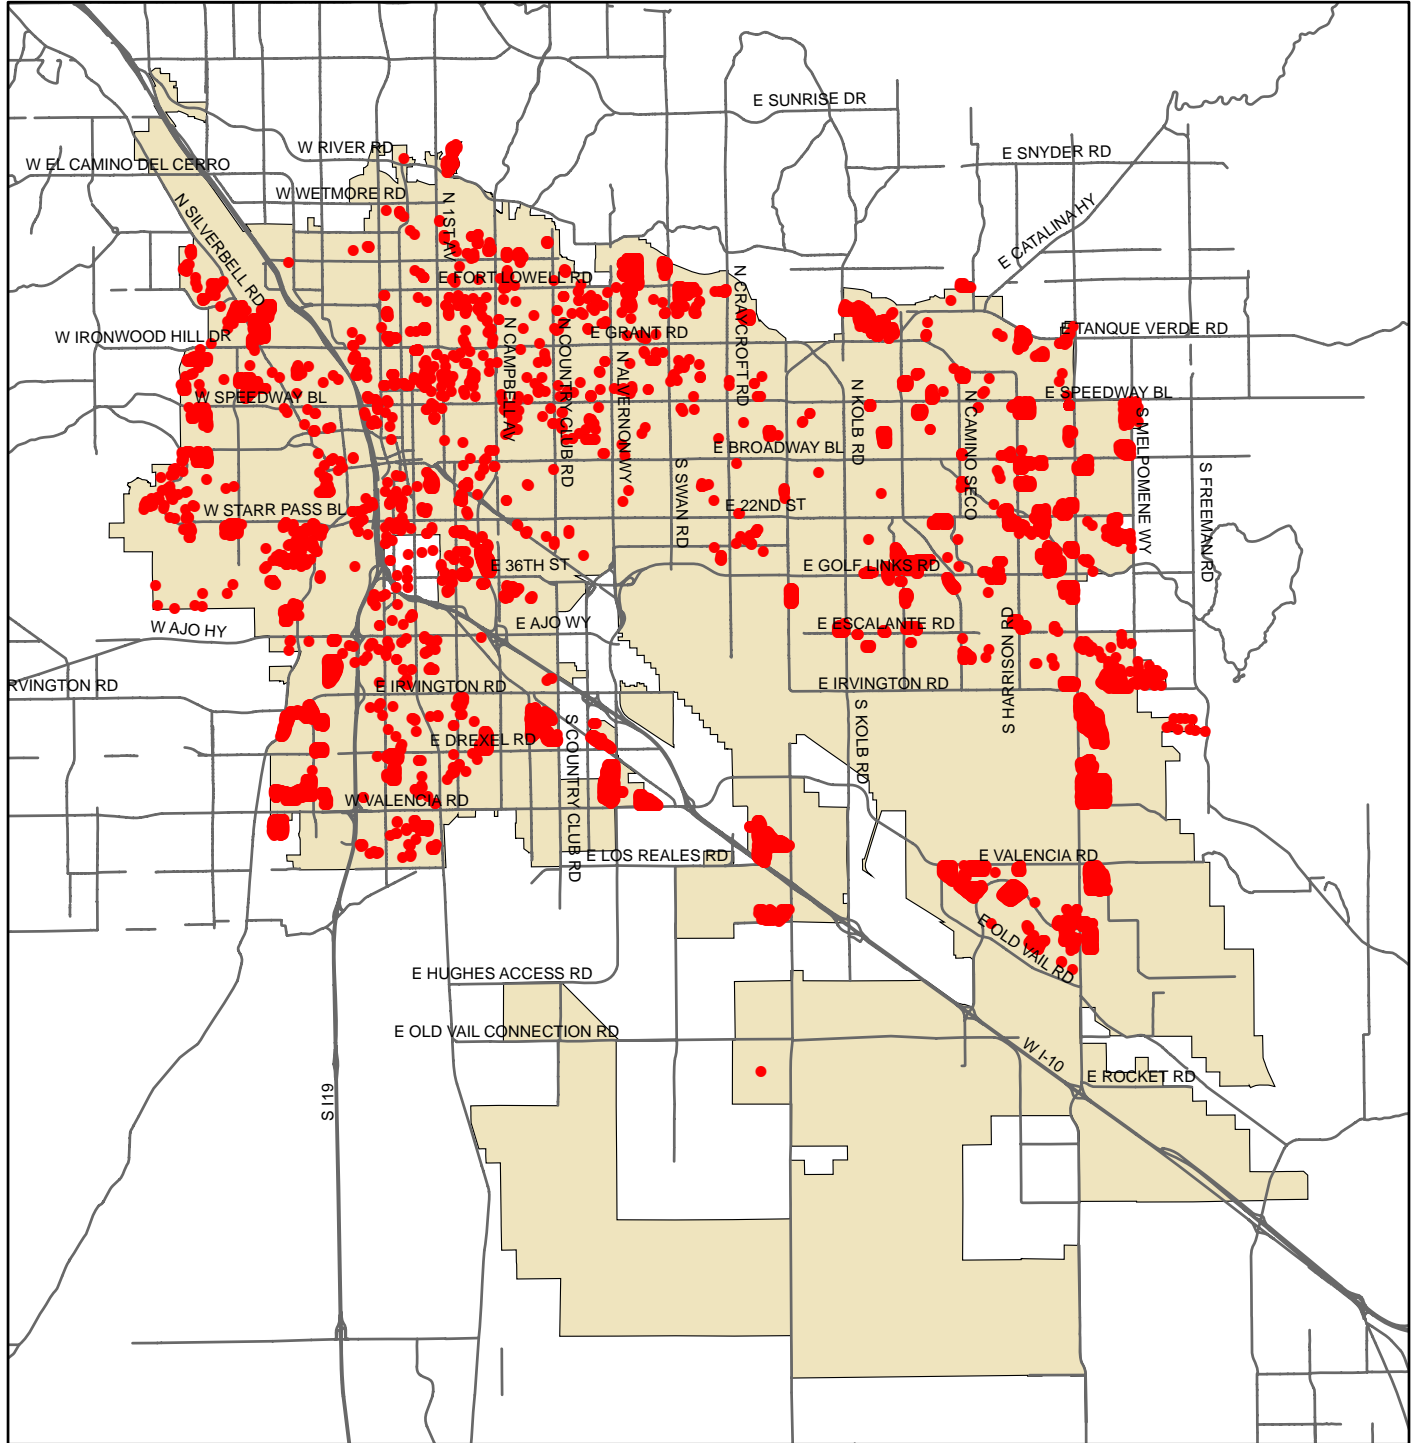

# New Single Family Residential Permits Within the City of Tucson: January 2000 through June 2005

## Legend

- New Single Family Residential Permits
- Major Streets
- City of Tucson

Department of  
**URBAN PLANNING  
& DESIGN**

This map and other information have been compiled for preliminary and general purposes only. They are not intended to be complete and accurate for any other purposes. Please refer to officially adopted Ordinances and Maps.

Map Updated December 2005  
Data Source: Pima Association of Governments