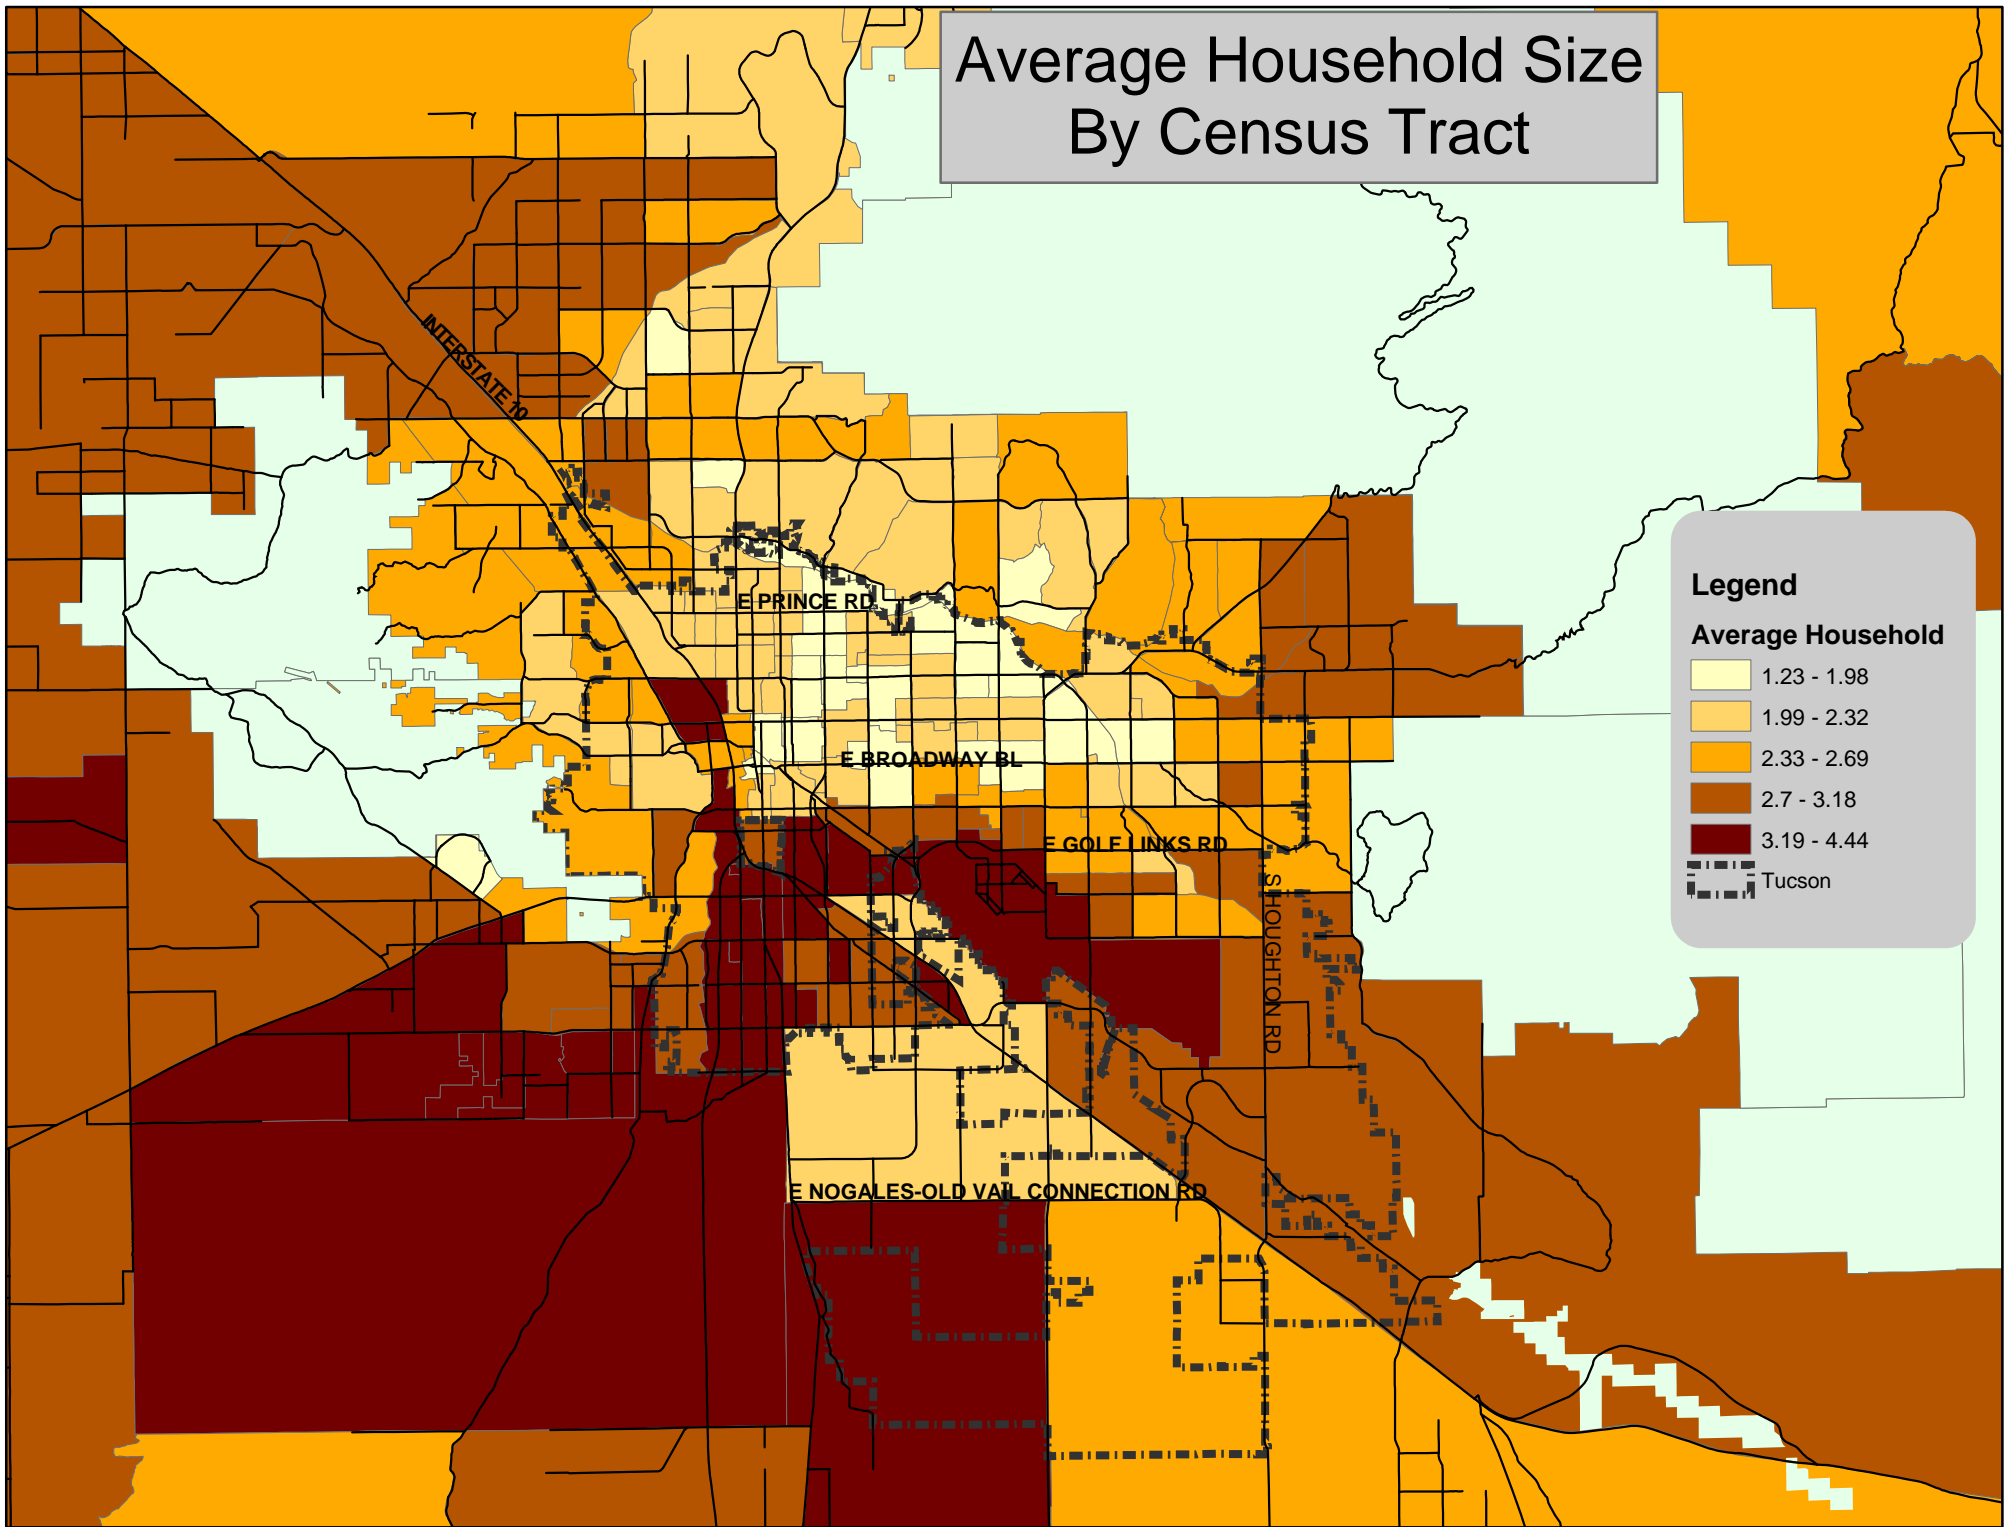

Average Household Size By Census Tract

Legend

Average Household

- 1.23 - 1.98
- 1.99 - 2.32
- 2.33 - 2.69
- 2.7 - 3.18
- 3.19 - 4.44

Tucson