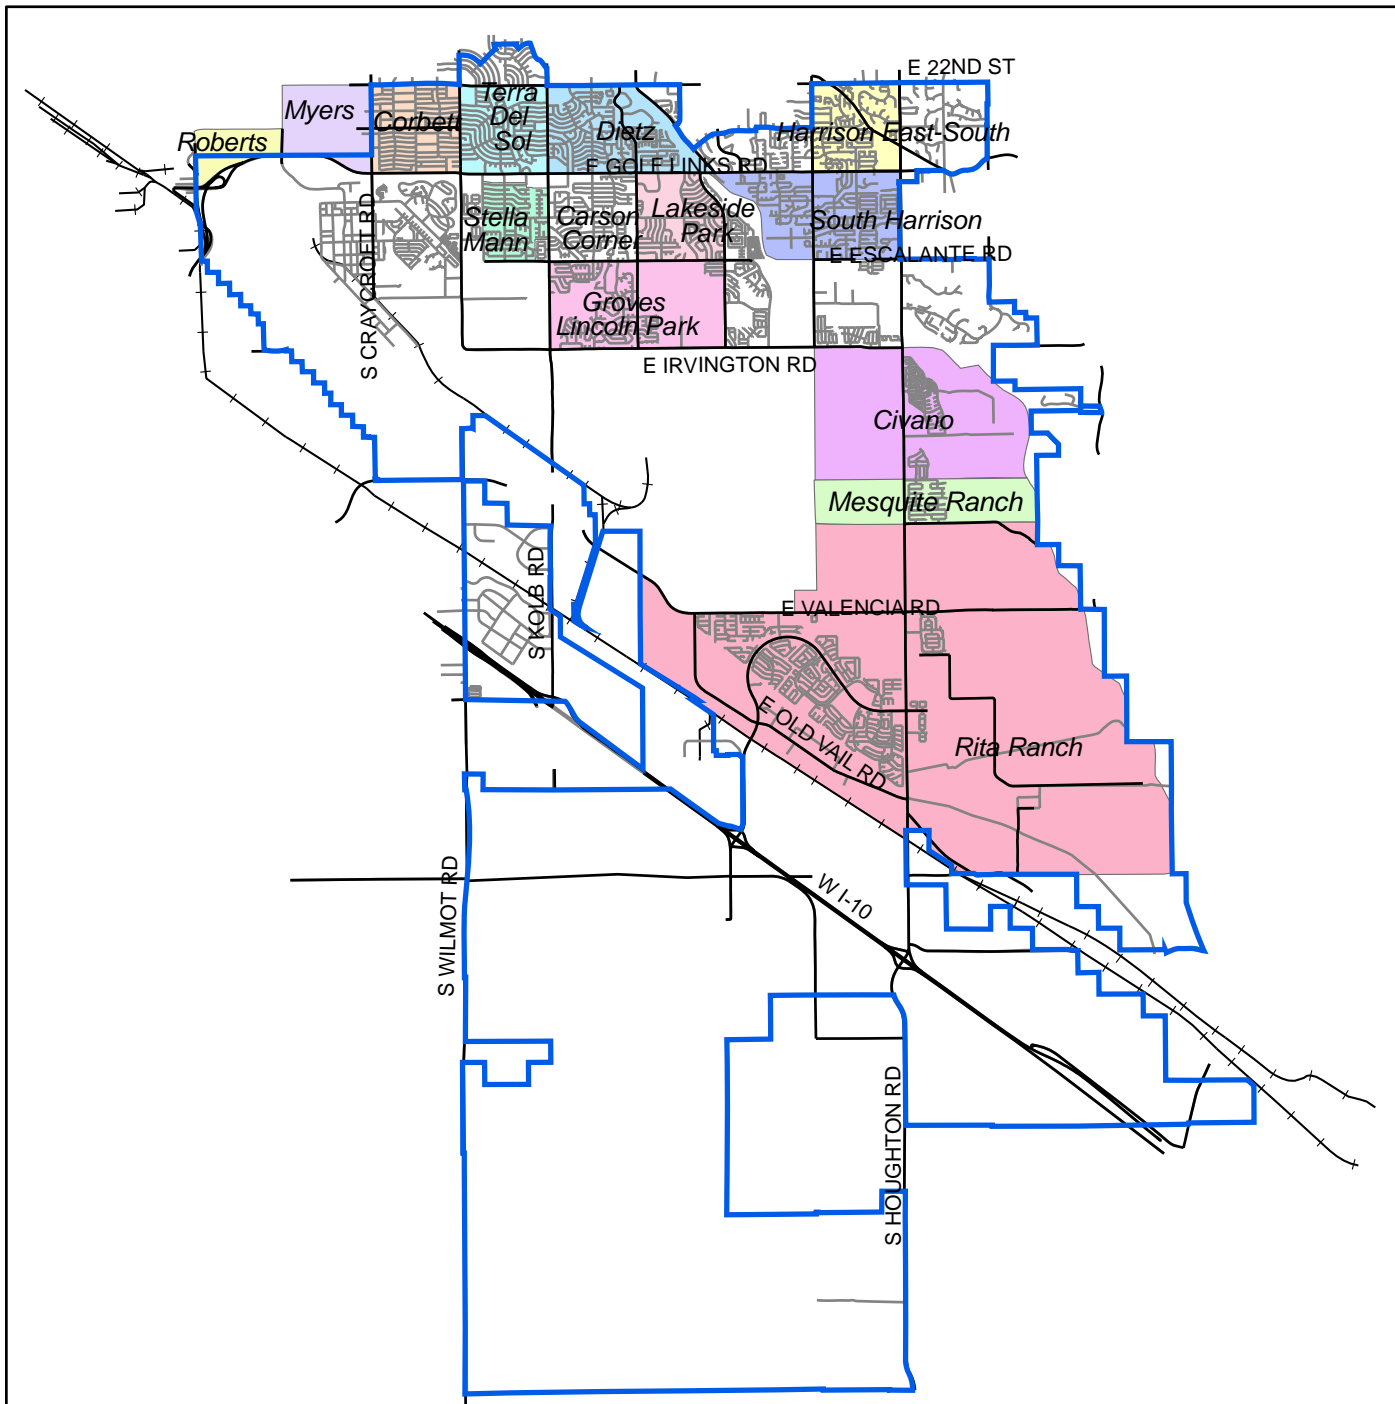

Ward 4 Registered Neighborhood Associations

Legend

-  Major Streets
-  Railroad
-  Ward 4

Department of
**URBAN PLANNING
& DESIGN**

Map last updated: April 10, 2007

ms\D\arcview\Ward4.mxd

This map and other information have been compiled for preliminary and general purposes only. They are not intended to be complete and accurate for any other purposes. Please refer to officially adopted Ordinances and Maps.