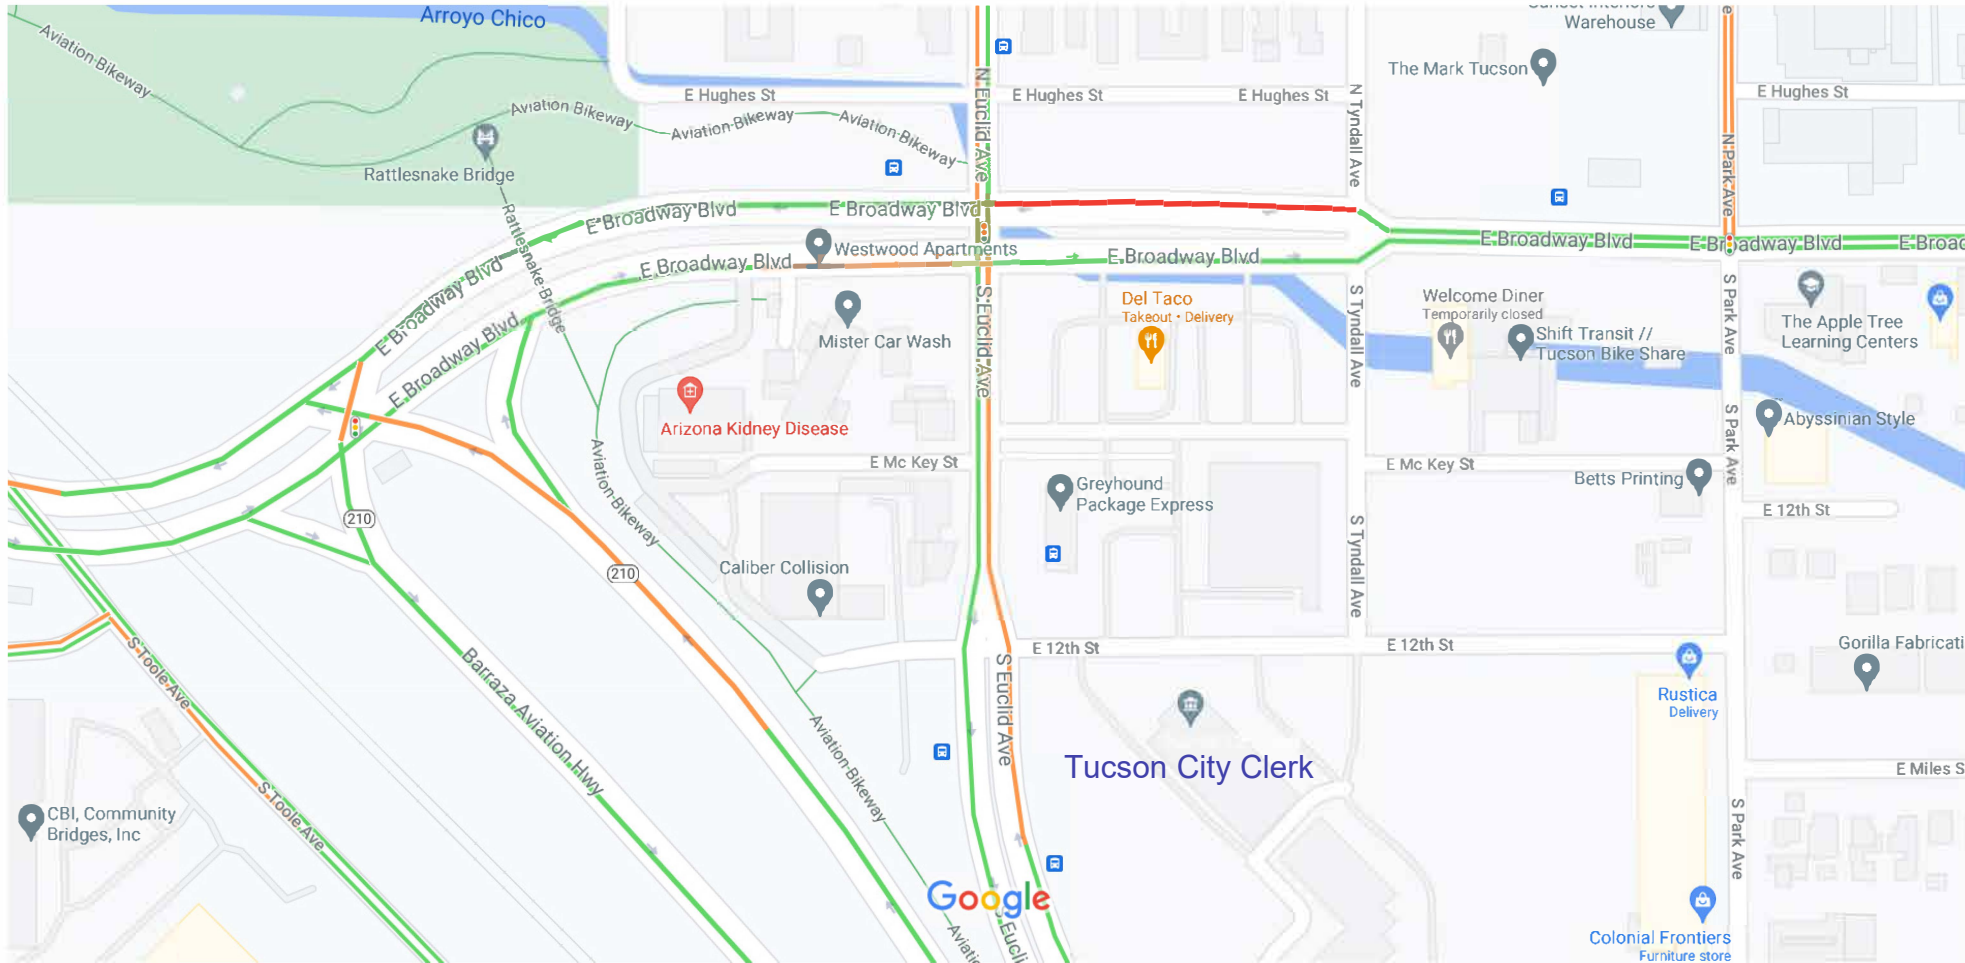

# “NOTICE: For in person service, please visit the City Clerk’s Satellite Office located at 800 E. 12th Street

Map data ©2021 Google 100 ft