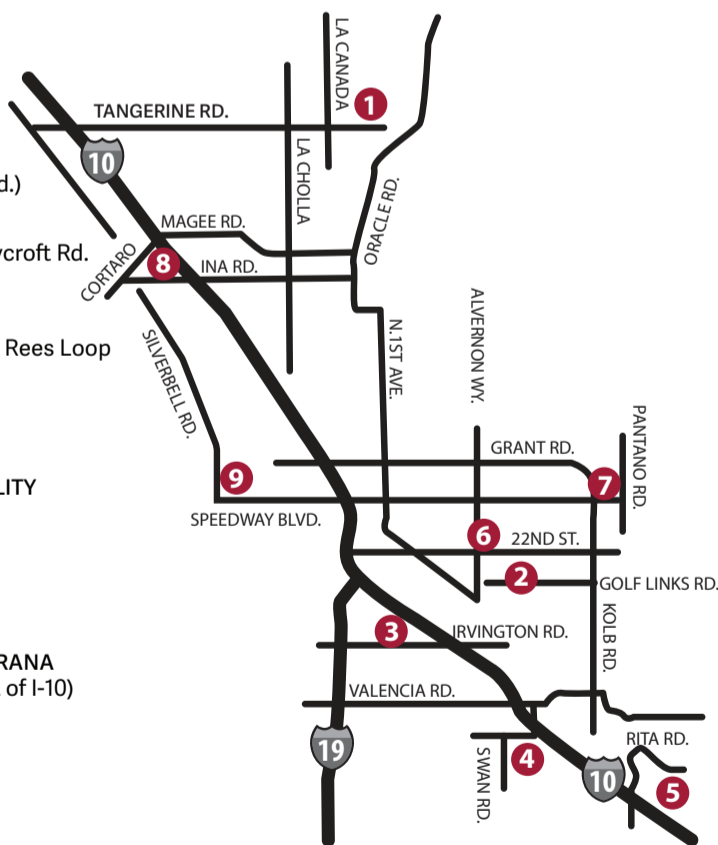

# Recycle Your Christmas Tree

Dec. 26<sup>th</sup> 2022 through  
Jan. 16<sup>th</sup> 2023

## 'Tis the Season to TreeCycle

Just **remove everything** from the tree, including the stand, lights, ornaments, wire and tinsel. Then, drop it off at one of the **9 TreeCycle sites** located throughout Tucson, Oro Valley and Marana. It's that easy. Your tree will be mulched and used for composting.

### Visit the TreeCycle location nearest you

The following TreeCycle sites are open during daylight hours seven days a week unless otherwise noted.

- 1 ORO VALLEY**  
9451 N. Egleston Drive
- 2 GOLF LINKS SPORTS PARK**  
2400 S. Craycroft Rd.
- 3 TUCSON RODEO GROUNDS**  
3rd Ave. (North of Irvington Rd.)
- 4 LOS REALES LANDFILL**  
5300 E. Los Reales Rd. at Craycroft Rd.  
Mon – Sat, 6 a.m. – 5 p.m.
- 5 PURPLE HEART PARK**  
Tree drop at dog park, 9820 E. Rees Loop
- 6 RANDOLPH GOLF COURSE**  
602 S. Alvernon Way
- 7 TANK'S SPEEDWAY RECYCLING & LANDFILL FACILITY**  
7301 E. Speedway Blvd.  
(North on Prudence Rd.)  
Mon – Fri, 7 a.m. – 4 p.m.  
Sat, 7 a.m. – 2 p.m.
- 8 TANK'S INA LAND RECLAMATION FACILITY - MARANA**  
5300 W. Ina Rd. (1/4 mile West of I-10)  
Mon – Fri, 7 a.m. – 3:30 p.m.  
Sat, 7 a.m. – 2 p.m.
- 9 JOAQUIN MURRIETA PARK**  
1400 N. Silverbell Rd.

### Important! Please take note

- The City of Tucson will **NOT** collect Christmas trees from curbs and alleys.
- TreeCycle sites **CANNOT** accept other green waste.
- Commercial tree lot overages are **NOT** accepted at TreeCycle sites, except for Los Reales Landfill, at posted landfill rate.
- Please do **NOT** leave trees outside the collection time or area due to fire hazard.
- Please remember: **LAST** day to drop off your Christmas tree: MLK Day (Monday January 16, 2023)