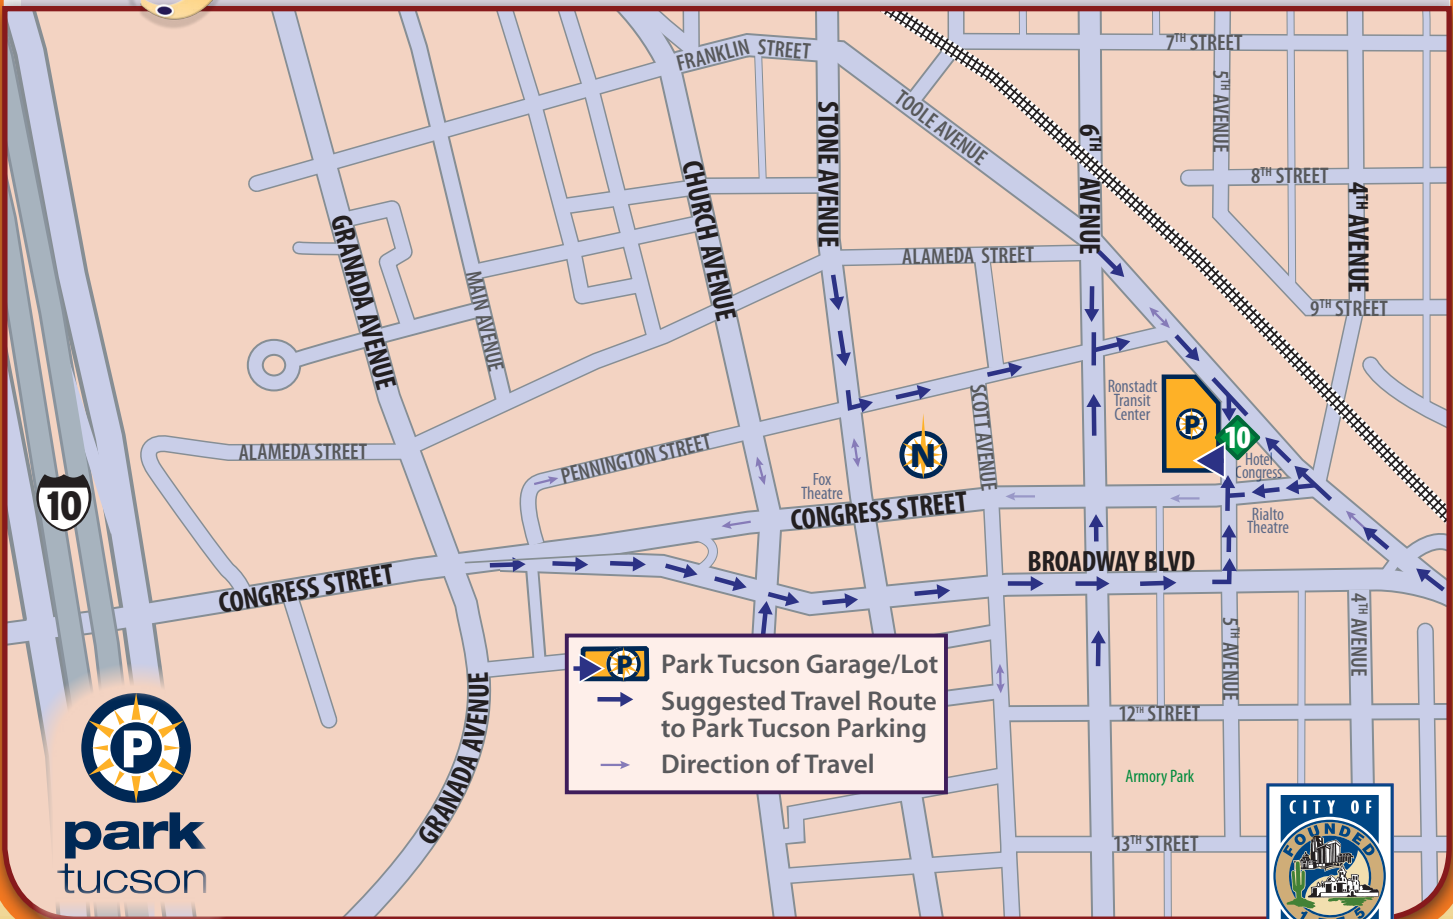

**\$5** Thursday to Sunday, 5pm to 6am

- **Garage Location:** 45 N. 5th Avenue. Underground garage, with entrance/exit opposite the historic Hotel Congress, north of Congress Street. Park on the first level.

- **GemRide Stop:** Take the elevator up to ground level, and cross 5<sup>th</sup> Avenue to GemRide Shuttle Stop 10.

Park Tucson Garage/Lot  
 Suggested Travel Route to Park Tucson Parking  
 Direction of Travel