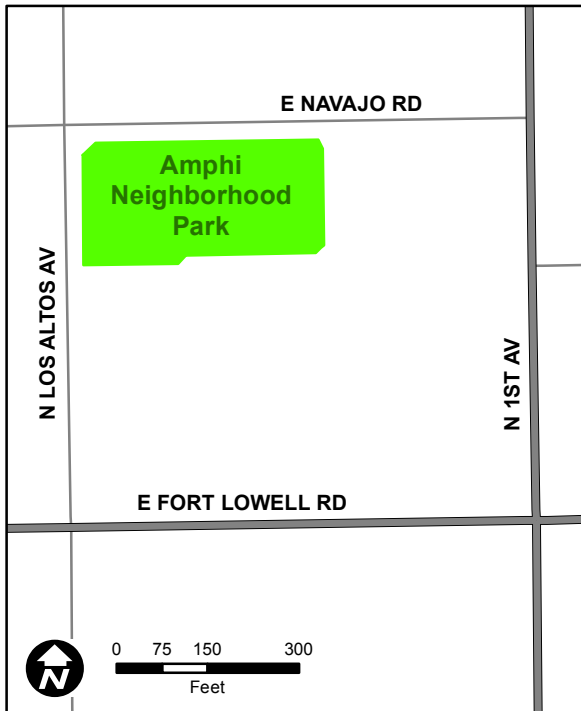

# AMPHI NEIGHBORHOOD PARK

510 E. Navajo Road • Tucson, AZ 85705

**Park Hours:** 7:00 a.m. to Dusk

**3.3 acres**

**Park Facilities:**

- Walking Path
- Open Turf with a Backstop
- Basketball Court
- Playground with Swings and Play Structure
- Picnic Tables (7)
- Drinking Fountains (2)

No Restrooms

©TPRD 12/19/2016 jlp

Tucson Parks and Recreation  
 900 S. Randolph Way • Tucson AZ 85716  
 (520)791-4873 • [www.tucsonaz.gov/parks](http://www.tucsonaz.gov/parks)