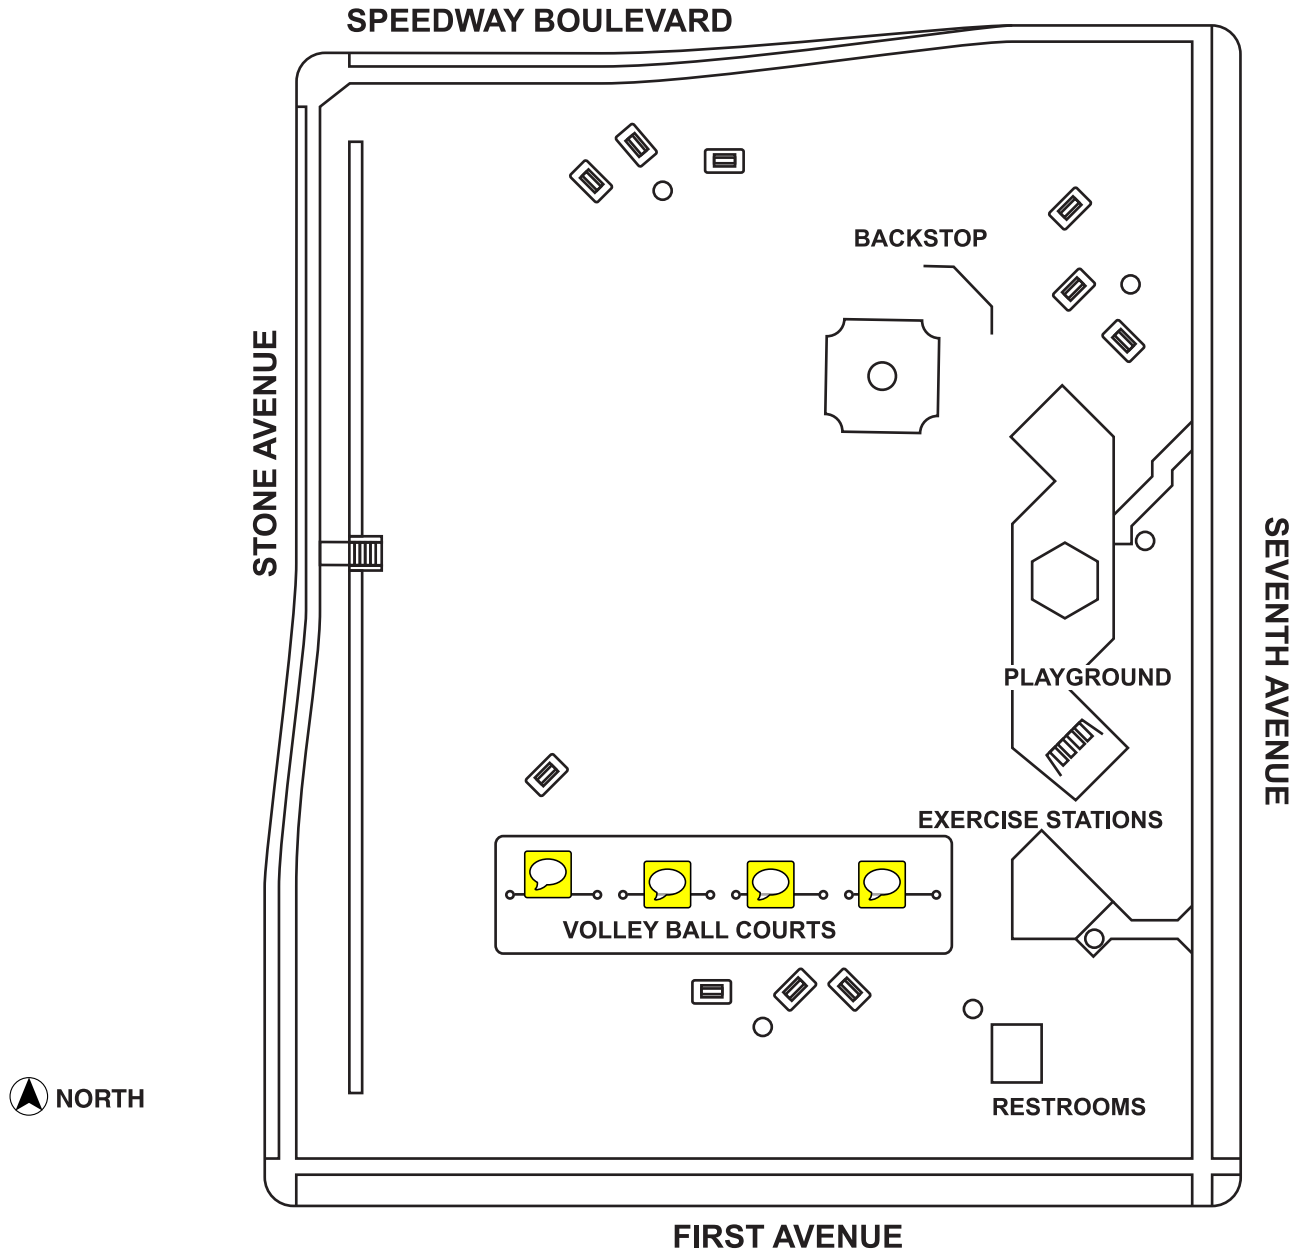

ANZA PARK

1000 NORTH STONE AVENUE

LEGEND

- Backstop
- Restrooms
- Playground
- Volley Ball Courts (sand, lighted)
- Exercise Stations