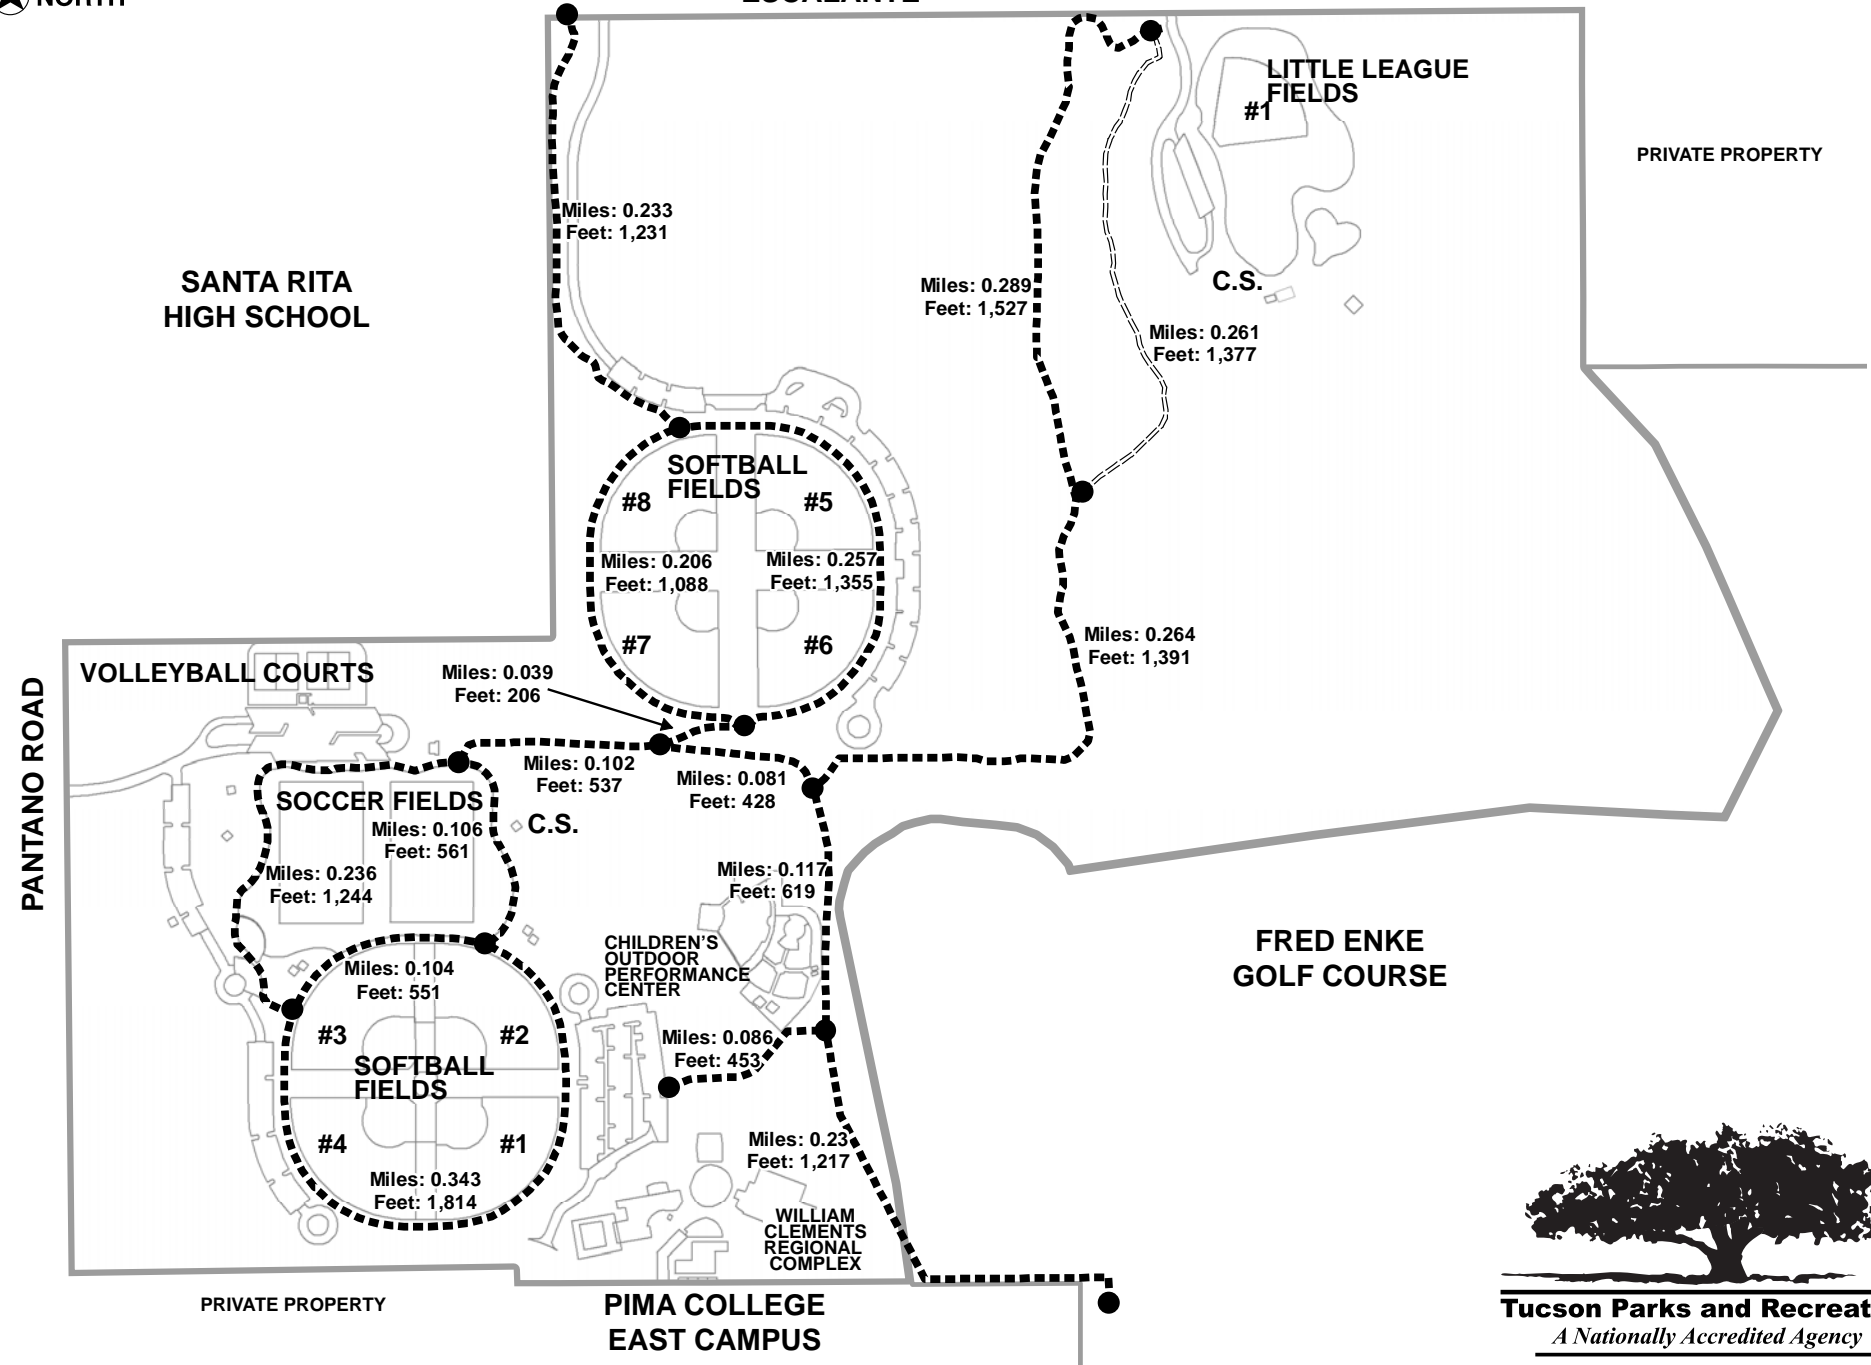

ESCALANTE

SANTA RITA HIGH SCHOOL

LITTLE LEAGUE FIELDS #1

PRIVATE PROPERTY

Miles: 0.289
Feet: 1,527

Miles: 0.261
Feet: 1,377

Miles: 0.233
Feet: 1,231

SOFTBALL FIELDS #5 #6 #7 #8

Miles: 0.206
Feet: 1,088

Miles: 0.257
Feet: 1,355

Miles: 0.264
Feet: 1,391

PANTANO ROAD

VOLLEYBALL COURTS

Miles: 0.039
Feet: 206

Miles: 0.102
Feet: 537

Miles: 0.081
Feet: 428

SOCCER FIELDS
Miles: 0.106
Feet: 561

Miles: 0.236
Feet: 1,244

Miles: 0.117
Feet: 619

FRED ENKE GOLF COURSE

CHILDREN'S OUTDOOR PERFORMANCE CENTER

Miles: 0.086
Feet: 453

SOFTBALL FIELDS #1 #2 #3 #4

Miles: 0.104
Feet: 551

Miles: 0.23
Feet: 1,217

PRIVATE PROPERTY

PIMA COLLEGE EAST CAMPUS

WILLIAM CLEMENTS REGIONAL COMPLEX