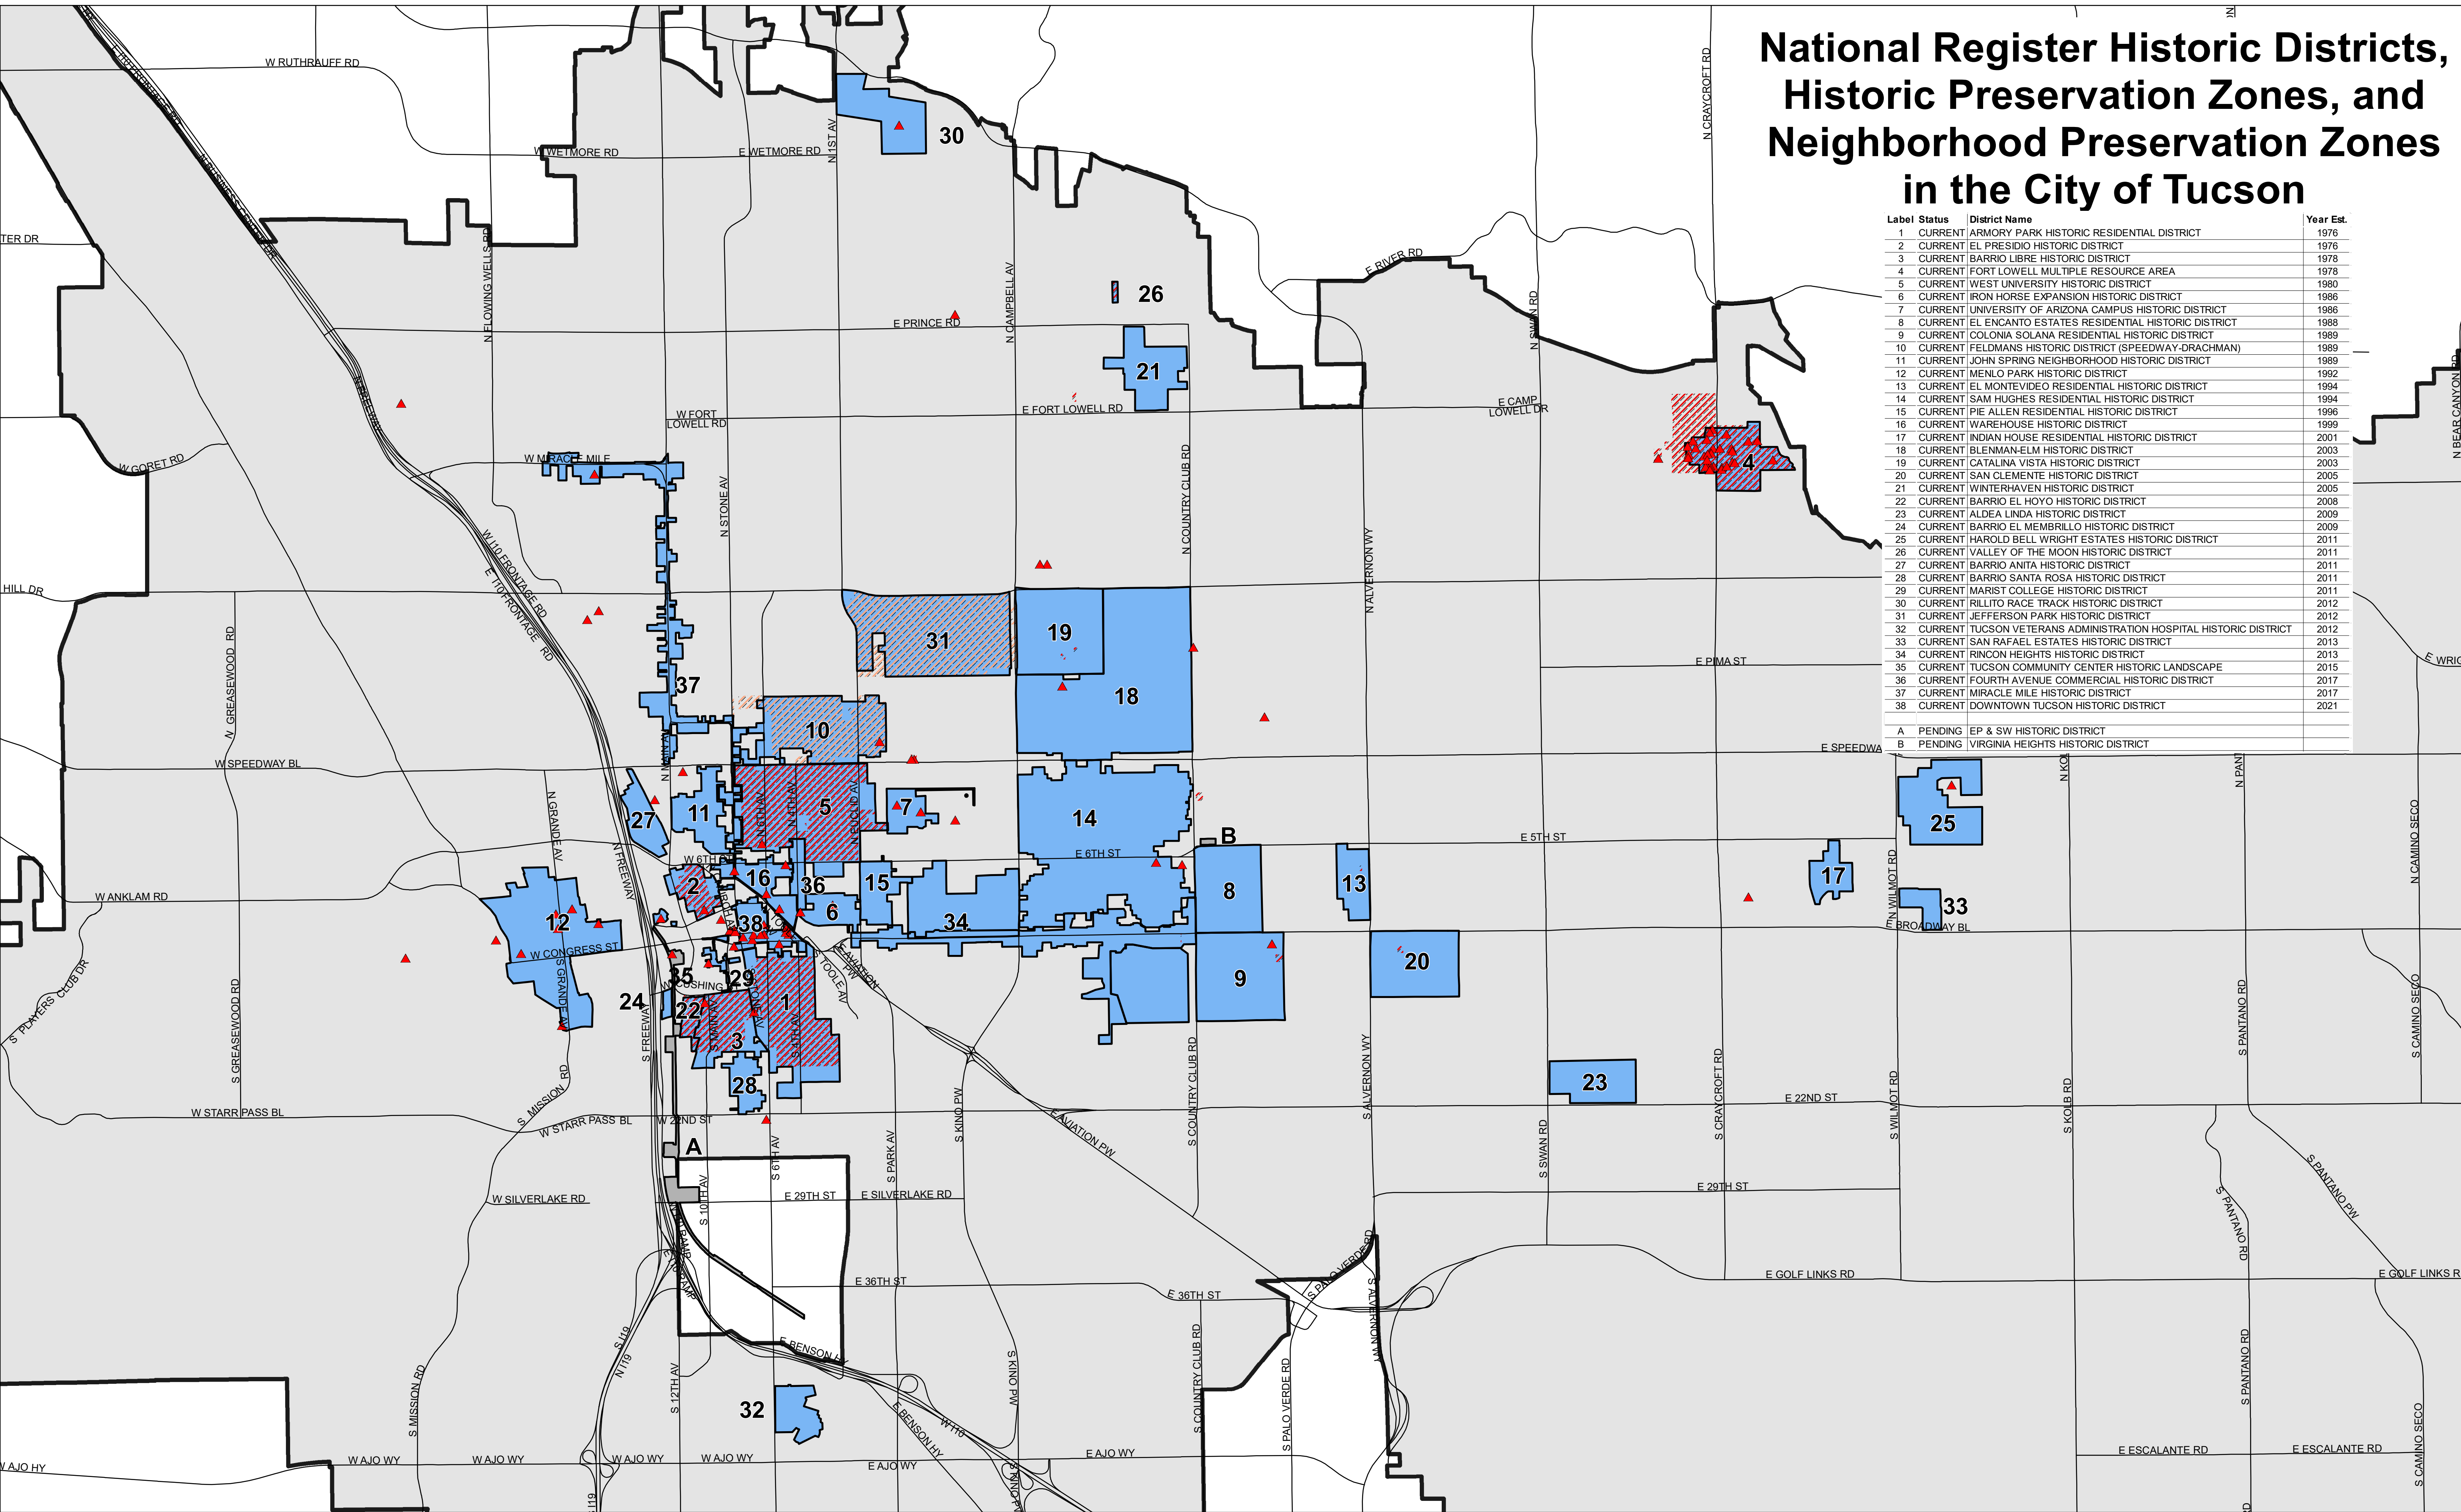

National Register Historic Districts, Historic Preservation Zones, and Neighborhood Preservation Zones in the City of Tucson

Label	Status	District Name	Year Est.
1	CURRENT	ARMORY PARK HISTORIC RESIDENTIAL DISTRICT	1976
2	CURRENT	EL PRESIDIO HISTORIC DISTRICT	1976
3	CURRENT	BARRIO LIBRE HISTORIC DISTRICT	1978
4	CURRENT	FORT LOWELL MULTIPLE RESOURCE AREA	1978
5	CURRENT	WEST UNIVERSITY HISTORIC DISTRICT	1980
6	CURRENT	IRON HORSE EXPANSION HISTORIC DISTRICT	1986
7	CURRENT	UNIVERSITY OF ARIZONA CAMPUS HISTORIC DISTRICT	1986
8	CURRENT	EL ENCANTO ESTATES RESIDENTIAL HISTORIC DISTRICT	1988
9	CURRENT	COLONIA SOLANA RESIDENTIAL HISTORIC DISTRICT	1989
10	CURRENT	FELDMANS HISTORIC DISTRICT (SPEEDWAY-DRACHMAN)	1989
11	CURRENT	JOHN SPRING NEIGHBORHOOD HISTORIC DISTRICT	1989
12	CURRENT	MENLO PARK HISTORIC DISTRICT	1992
13	CURRENT	EL MONTEVIDEO RESIDENTIAL HISTORIC DISTRICT	1994
14	CURRENT	SAM HUGHES RESIDENTIAL HISTORIC DISTRICT	1994
15	CURRENT	PIE ALLEN RESIDENTIAL HISTORIC DISTRICT	1996
16	CURRENT	WAREHOUSE HISTORIC DISTRICT	1999
17	CURRENT	INDIAN HOUSE RESIDENTIAL HISTORIC DISTRICT	2001
18	CURRENT	BLENNMAN-ELM HISTORIC DISTRICT	2003
19	CURRENT	CATALINA VISTA HISTORIC DISTRICT	2003
20	CURRENT	SAN CLEMENTE HISTORIC DISTRICT	2005
21	CURRENT	WINTERHAVEN HISTORIC DISTRICT	2005
22	CURRENT	BARRIO EL HOYO HISTORIC DISTRICT	2008
23	CURRENT	ALDEA LINDA HISTORIC DISTRICT	2009
24	CURRENT	BARRIO EL MEMBRILLO HISTORIC DISTRICT	2009
25	CURRENT	HAROLD BELL WRIGHT ESTATES HISTORIC DISTRICT	2011
26	CURRENT	VALLEY OF THE MOON HISTORIC DISTRICT	2011
27	CURRENT	BARRIO ANITA HISTORIC DISTRICT	2011
28	CURRENT	BARRIO SANTA ROSA HISTORIC DISTRICT	2011
29	CURRENT	MARIST COLLEGE HISTORIC DISTRICT	2011
30	CURRENT	RILLITO RACE TRACK HISTORIC DISTRICT	2012
31	CURRENT	JEFFERSON PARK HISTORIC DISTRICT	2012
32	CURRENT	TUCSON VETERANS ADMINISTRATION HOSPITAL HISTORIC DISTRICT	2012
33	CURRENT	SAN RAFAEL ESTATES HISTORIC DISTRICT	2013
34	CURRENT	RINCON HEIGHTS HISTORIC DISTRICT	2013
35	CURRENT	TUCSON COMMUNITY CENTER HISTORIC LANDSCAPE	2015
36	CURRENT	FOURTH AVENUE COMMERCIAL HISTORIC DISTRICT	2017
37	CURRENT	MIRACLE MILE HISTORIC DISTRICT	2017
38	CURRENT	DOWNTOWN TUCSON HISTORIC DISTRICT	2021
A	PENDING	EP & SW HISTORIC DISTRICT	
B	PENDING	VIRGINIA HEIGHTS HISTORIC DISTRICT	