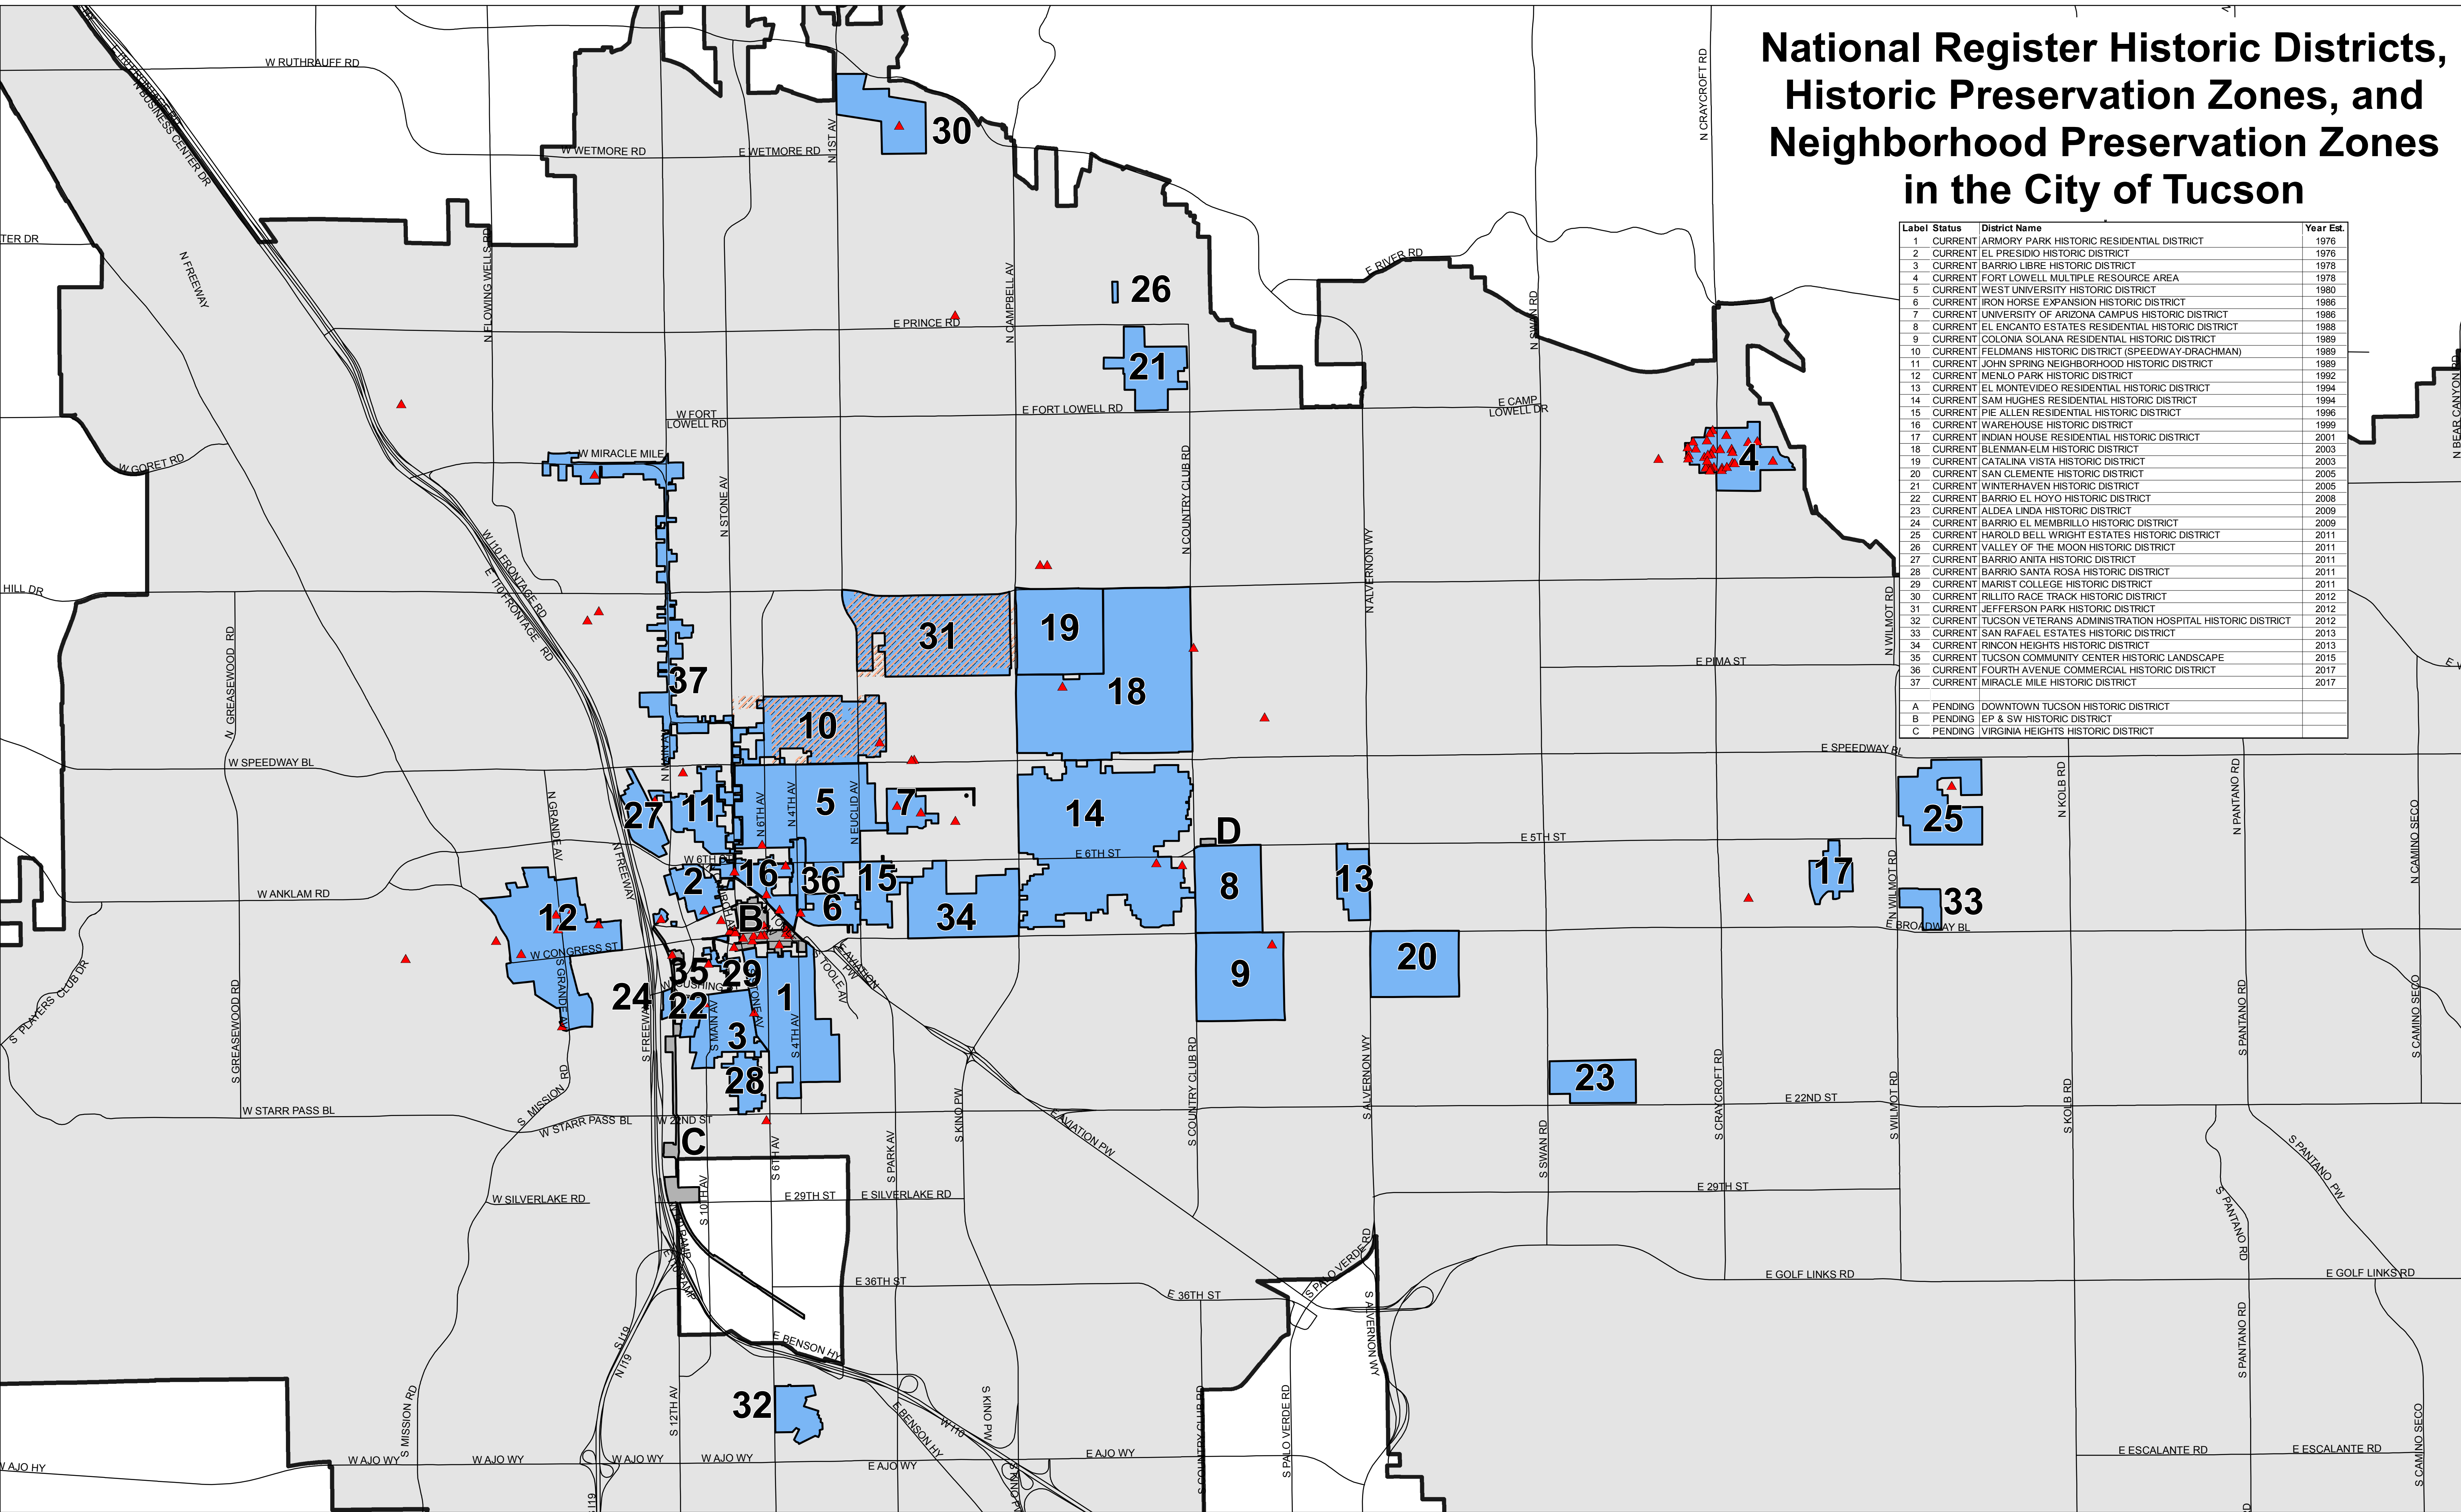

National Register Historic Districts, Historic Preservation Zones, and Neighborhood Preservation Zones in the City of Tucson

Label	Status	District Name	Year Est.
1	CURRENT	ARMORY PARK HISTORIC RESIDENTIAL DISTRICT	1976
2	CURRENT	EL PRESIDIO HISTORIC DISTRICT	1976
3	CURRENT	BARRIO LIBRE HISTORIC DISTRICT	1978
4	CURRENT	FORT LOWELL MULTIPLE RESOURCE AREA	1978
5	CURRENT	WEST UNIVERSITY HISTORIC DISTRICT	1980
6	CURRENT	IRON HORSE EXPANSION HISTORIC DISTRICT	1986
7	CURRENT	UNIVERSITY OF ARIZONA CAMPUS HISTORIC DISTRICT	1986
8	CURRENT	EL ENCANTO ESTATES RESIDENTIAL HISTORIC DISTRICT	1988
9	CURRENT	COLONIA SOLANA RESIDENTIAL HISTORIC DISTRICT	1989
10	CURRENT	FELDMAN'S HISTORIC DISTRICT (SPEEDWAY-DRACHMAN)	1989
11	CURRENT	JOHN SPRING NEIGHBORHOOD HISTORIC DISTRICT	1989
12	CURRENT	MENLO PARK HISTORIC DISTRICT	1992
13	CURRENT	EL MONTEVIDEO RESIDENTIAL HISTORIC DISTRICT	1994
14	CURRENT	SAM HUGHES RESIDENTIAL HISTORIC DISTRICT	1994
15	CURRENT	PIE ALLEN RESIDENTIAL HISTORIC DISTRICT	1996
16	CURRENT	WAREHOUSE HISTORIC DISTRICT	1999
17	CURRENT	INDIAN HOUSE RESIDENTIAL HISTORIC DISTRICT	2001
18	CURRENT	BLENNAN-ELM HISTORIC DISTRICT	2003
19	CURRENT	CATALINA VISTA HISTORIC DISTRICT	2003
20	CURRENT	SAN CLEMENTE HISTORIC DISTRICT	2005
21	CURRENT	WINTERHAVEN HISTORIC DISTRICT	2005
22	CURRENT	BARRIO EL HOYO HISTORIC DISTRICT	2008
23	CURRENT	ALDEA LINDA HISTORIC DISTRICT	2009
24	CURRENT	BARRIO EL MEMBRILLO HISTORIC DISTRICT	2009
25	CURRENT	HAROLD BELL WRIGHT ESTATES HISTORIC DISTRICT	2011
26	CURRENT	VALLEY OF THE MOON HISTORIC DISTRICT	2011
27	CURRENT	BARRIO ANITA HISTORIC DISTRICT	2011
28	CURRENT	BARRIO SANTA ROSA HISTORIC DISTRICT	2011
29	CURRENT	MARIST COLLEGE HISTORIC DISTRICT	2011
30	CURRENT	RILLITO RACE TRACK HISTORIC DISTRICT	2012
31	CURRENT	JEFFERSON PARK HISTORIC DISTRICT	2012
32	CURRENT	TUCSON VETERANS ADMINISTRATION HOSPITAL HISTORIC DISTRICT	2012
33	CURRENT	SAN RAFAEL ESTATES HISTORIC DISTRICT	2013
34	CURRENT	RINCON HEIGHTS HISTORIC DISTRICT	2013
35	CURRENT	TUCSON COMMUNITY CENTER HISTORIC LANDSCAPE	2015
36	CURRENT	FOURTH AVENUE COMMERCIAL HISTORIC DISTRICT	2017
37	CURRENT	MIRACLE MILE HISTORIC DISTRICT	2017
A	PENDING	DOWNTOWN TUCSON HISTORIC DISTRICT	
B	PENDING	EP & SW HISTORIC DISTRICT	
C	PENDING	VIRGINIA HEIGHTS HISTORIC DISTRICT	