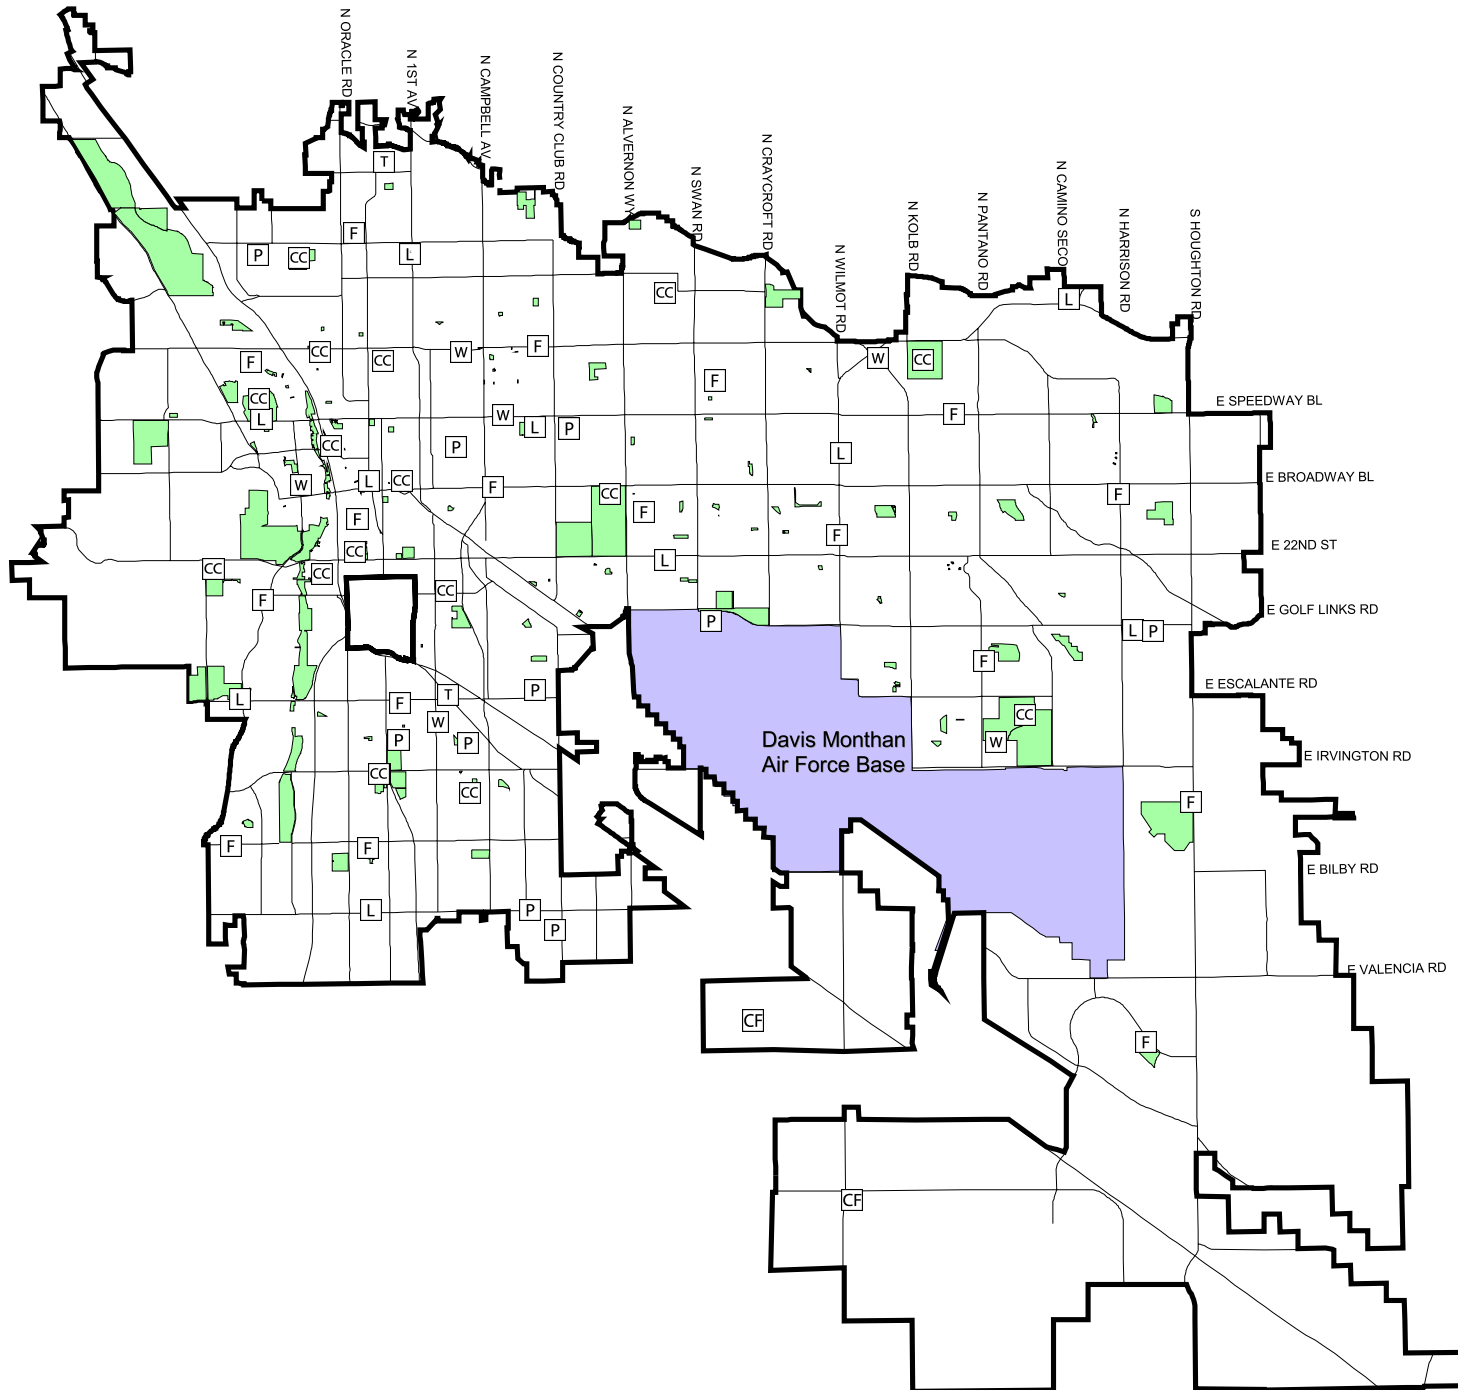

# City of Tucson Facilities Map

## LEGEND

-  City Community Centers
-  Other City Service Facilities
-  Transit Centers
-  Police Stations
-  City Ward Offices
-  Fire Stations
-  Libraries
-  City Parks
-  Davis Monthan Air Force Base