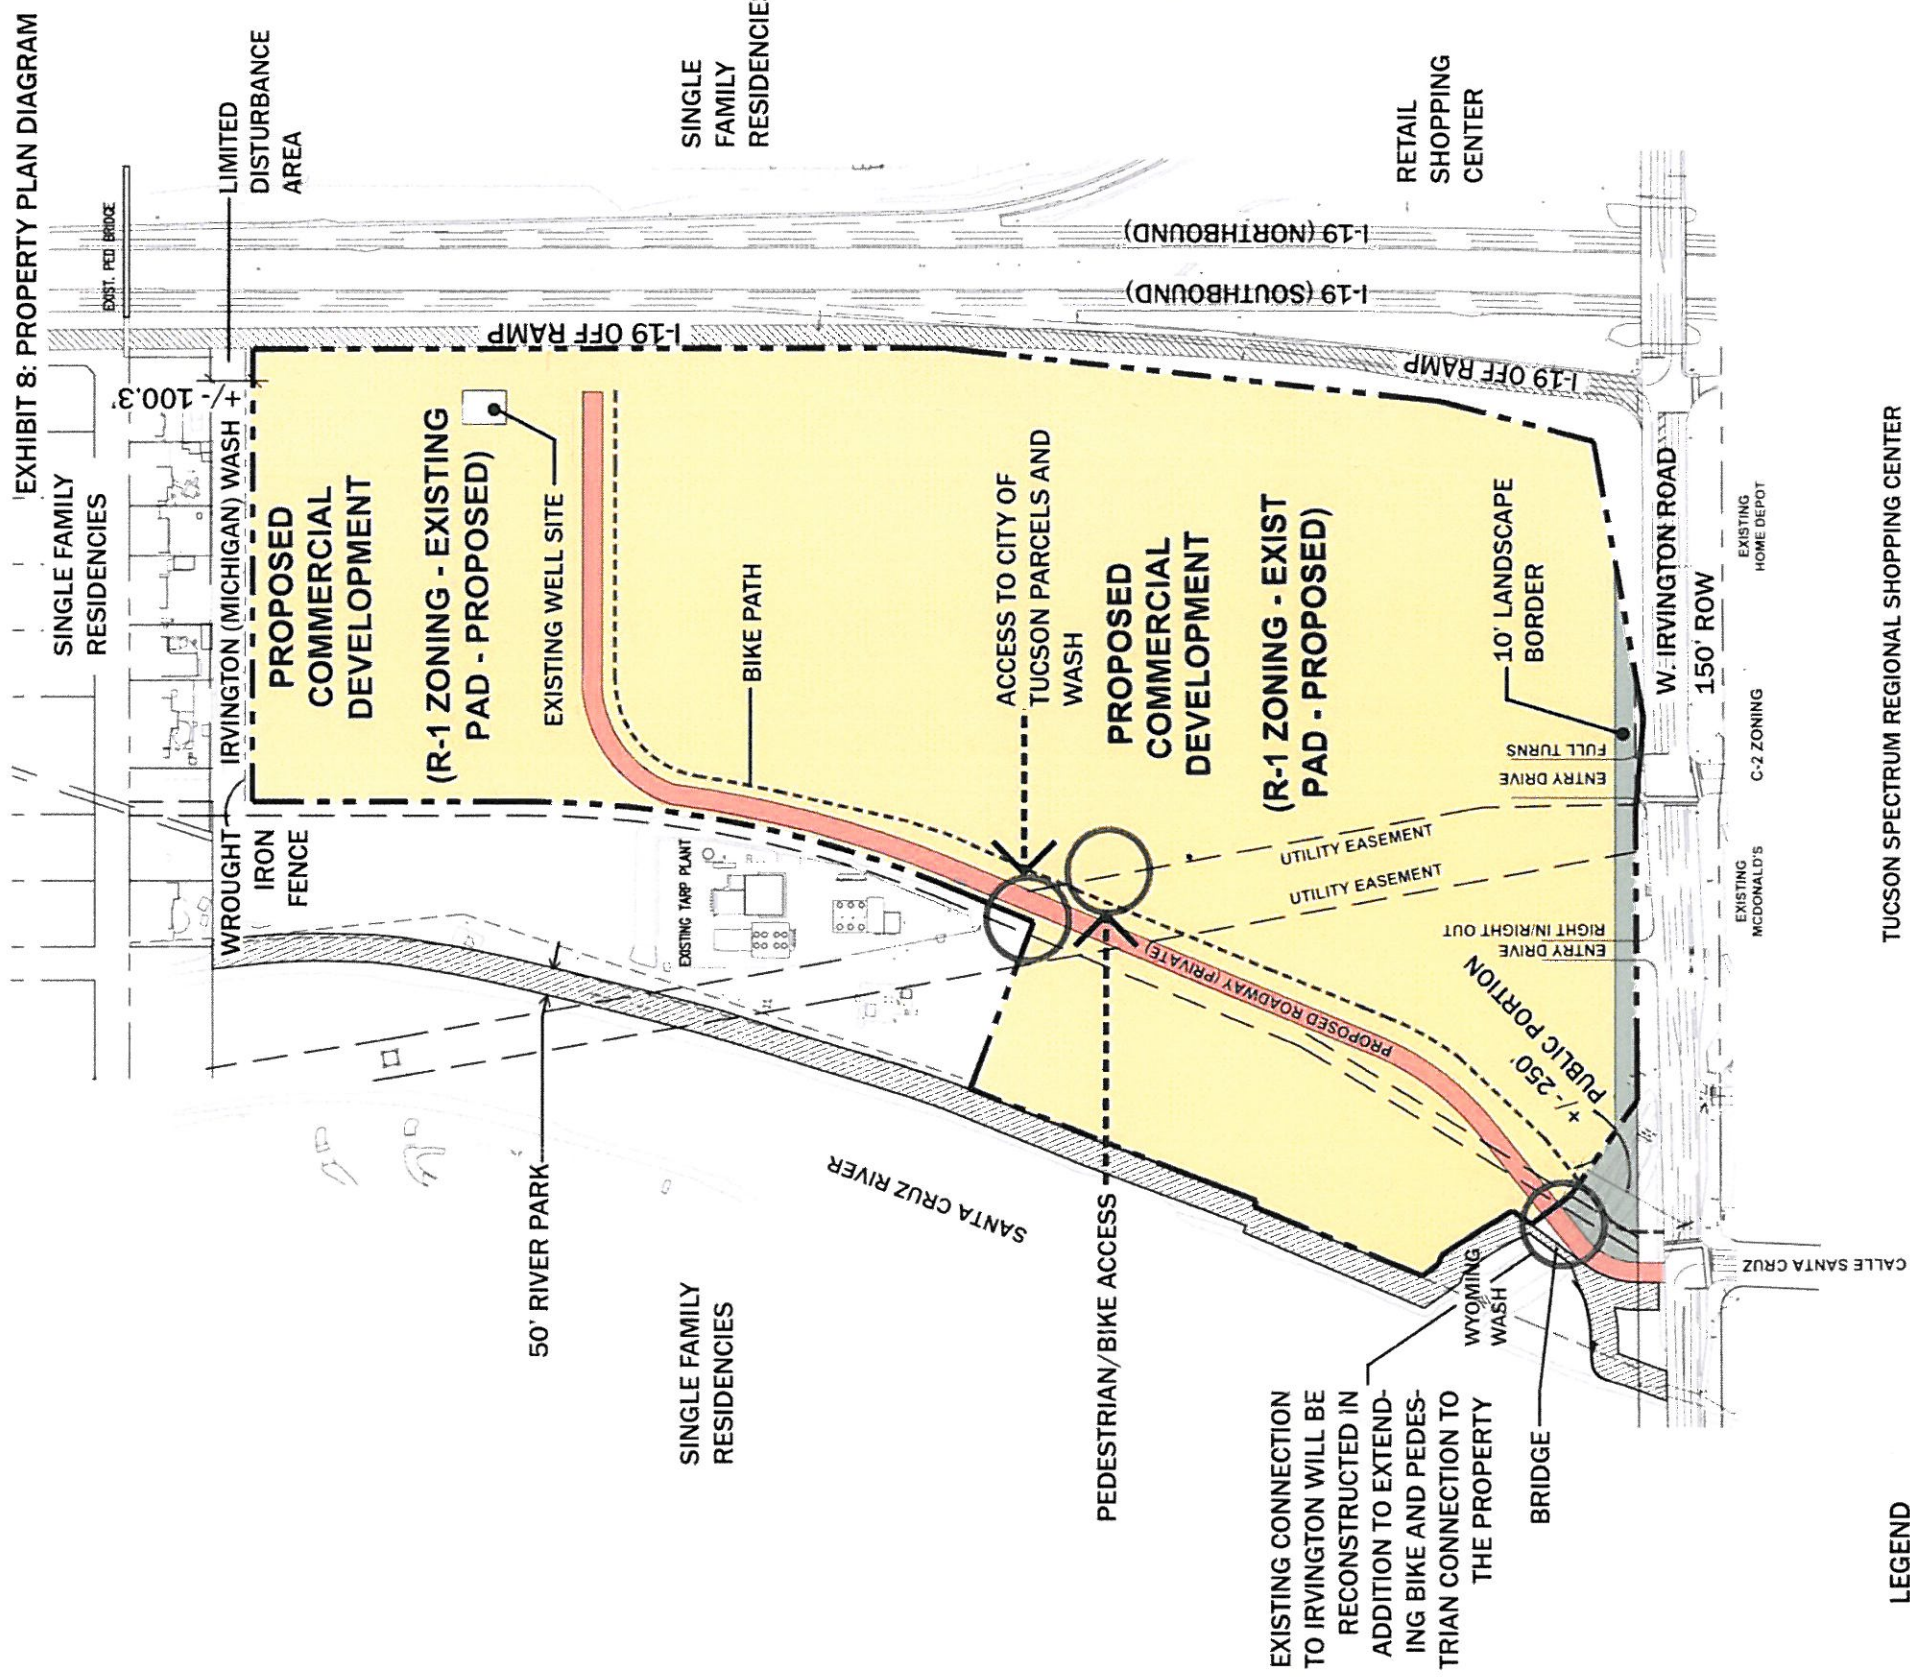

Irvington Commercial Center PAD

LEGEND

- COMMERCIAL
- PROPOSED ROADWAY
- LANDSCAPE BORDER
- RIVER PARK

TUCSON SPECTRUM REGIONAL SHOPPING CENTER

REVISED
 Rezoning
 Preliminary Development Plan
 C9 16-04 Date 3/15/16
 Planning & Development Services