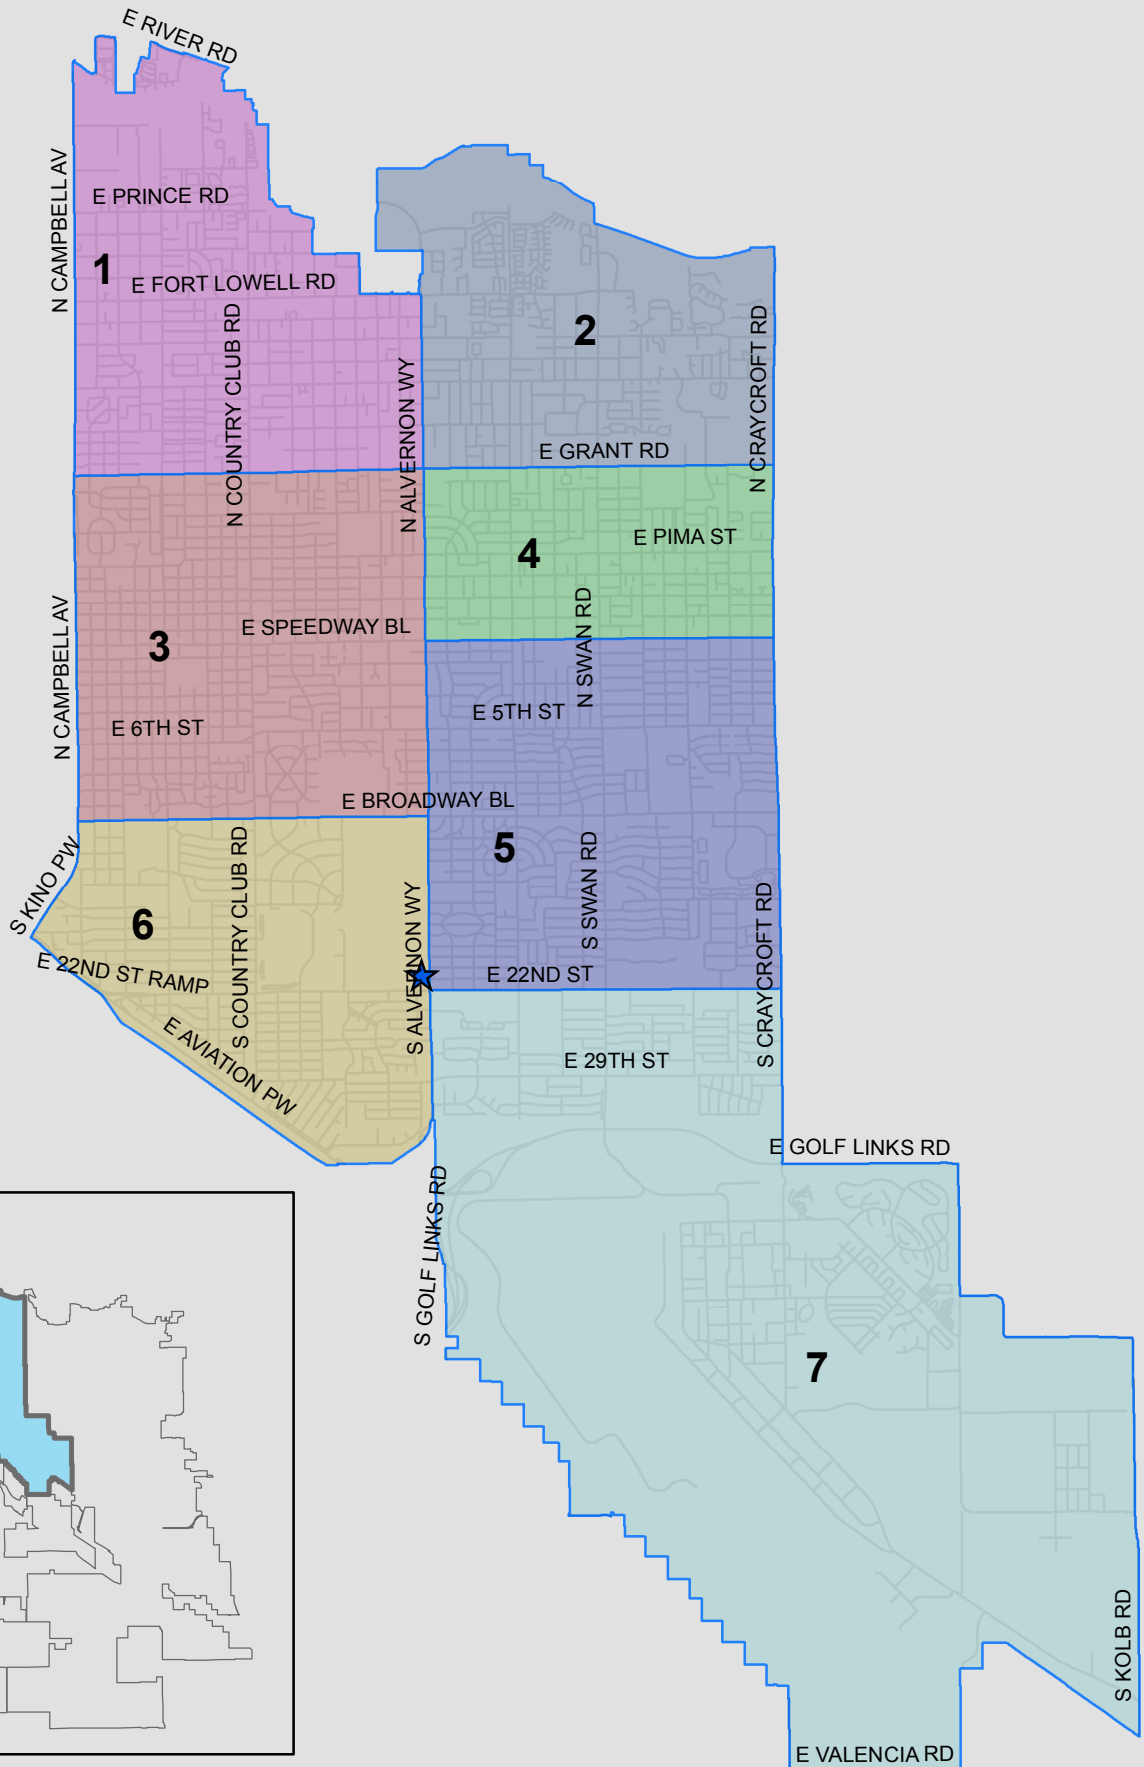

# TUCSON POLICE DEPARTMENT

Legend		Sectors	
	Major Streets		1
	All Streets		2
	Hardesty Substation		3
			4
			5
			6
			7

## OPERATIONS DIVISION MIDTOWN (ODM) SECTOR BOUNDARIES

0.5 Miles

Research, Analysis & Planning  
 April 25, 2017