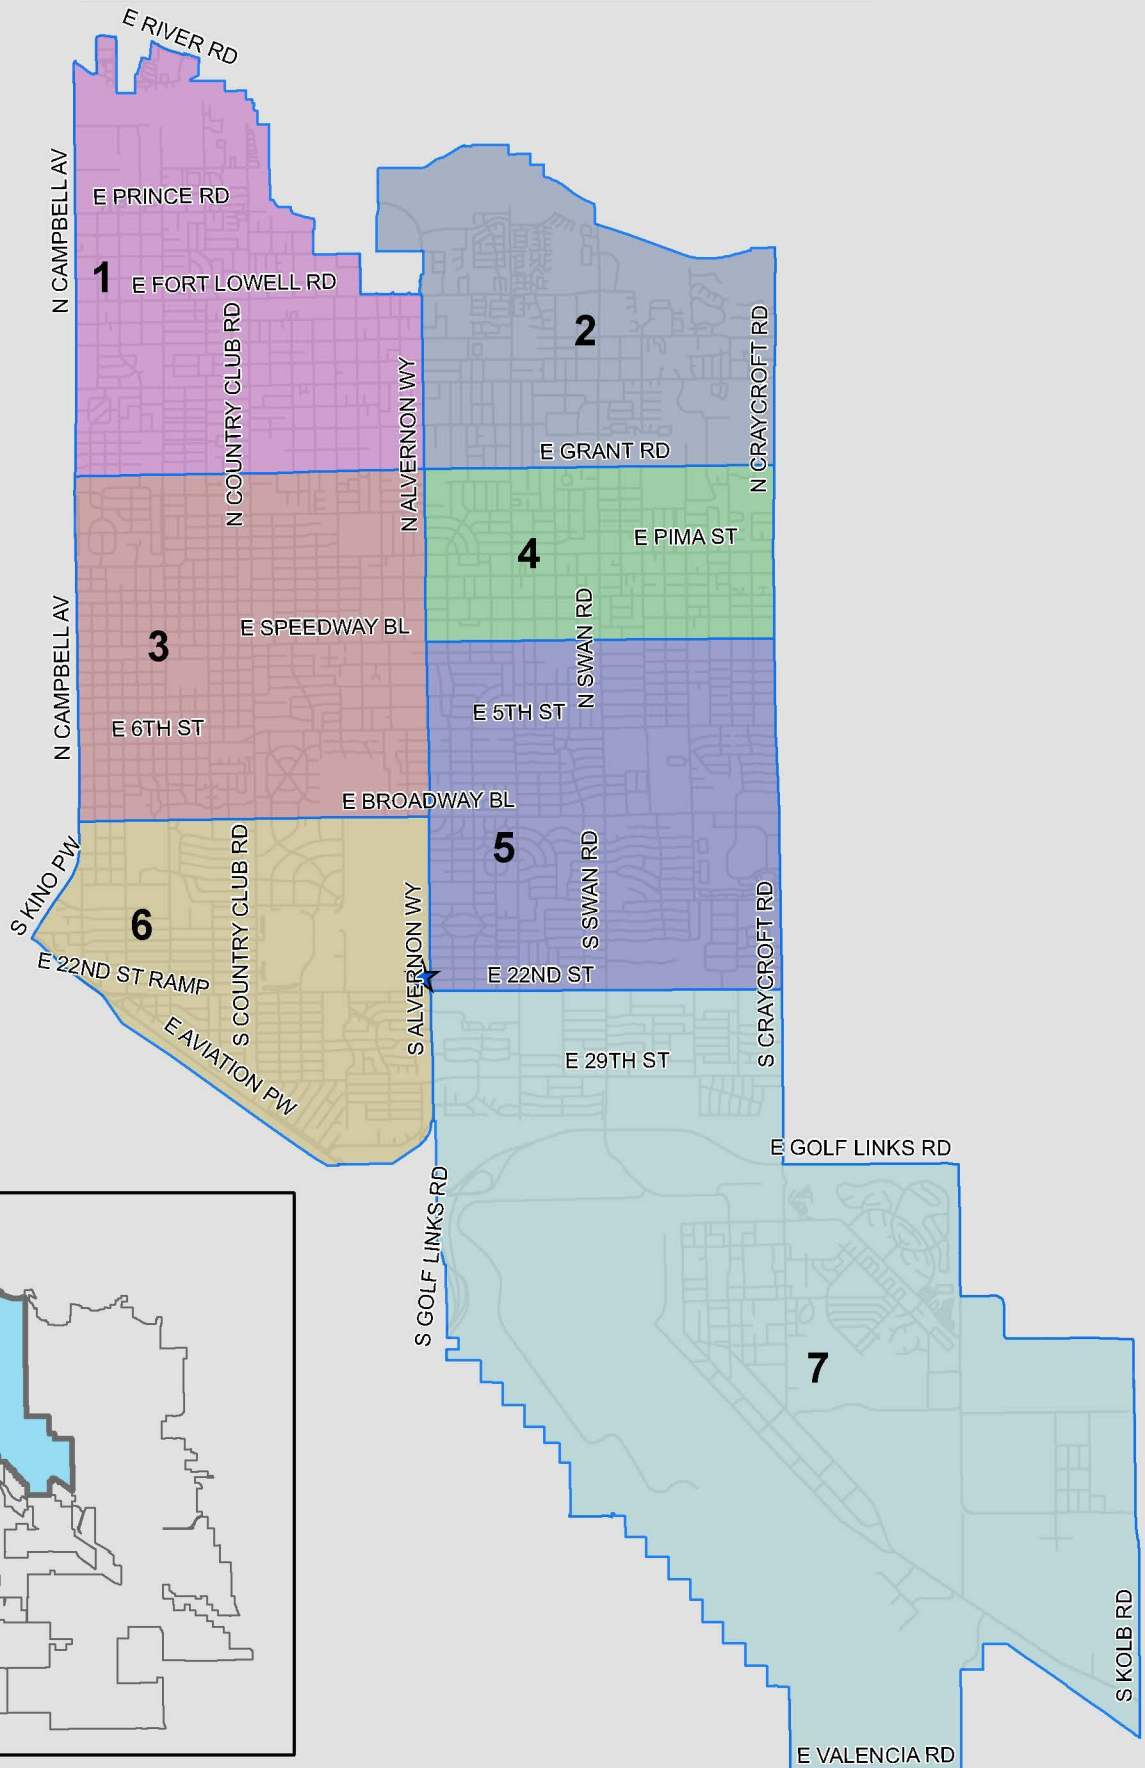

TUCSON POLICE DEPARTMENT

Legend

- Major Streets
- All Streets
- Hardesty Substation

Sectors

- 1
- 2
- 3
- 4
- 5
- 6
- 7

OPERATIONS DIVISION MIDTOWN (ODM) SECTOR BOUNDARIES

0.5 Miles

Research, Analysis & Planning
May 31, 2016