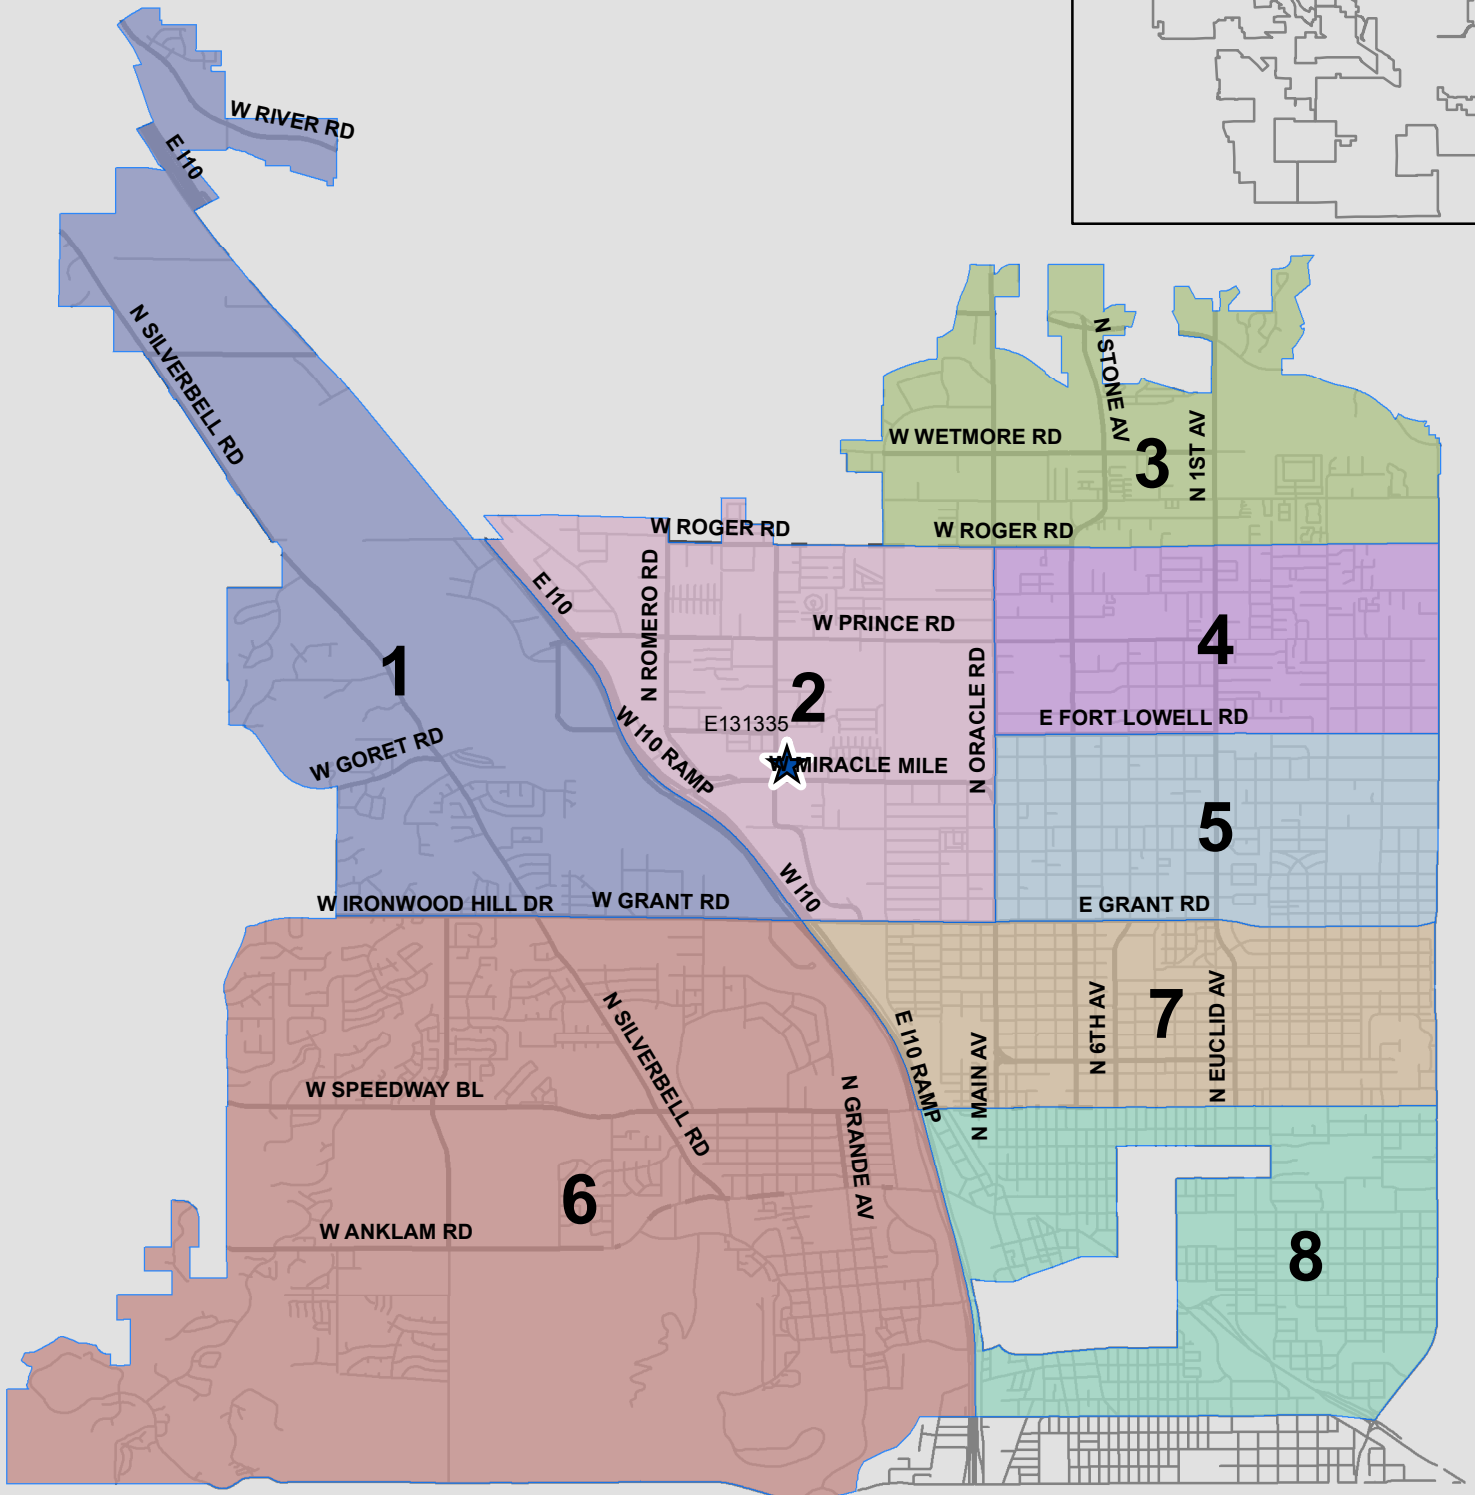

TUCSON POLICE DEPARTMENT

Legend

- Major Streets
- All Streets
- ★ Westside Substation

Sectors

1	5
2	6
3	7
4	8

OPERATIONS DIVISION WEST (ODW) SECTOR BOUNDARIES

0.5 Miles

Research, Analysis & Planning
April 25, 2017