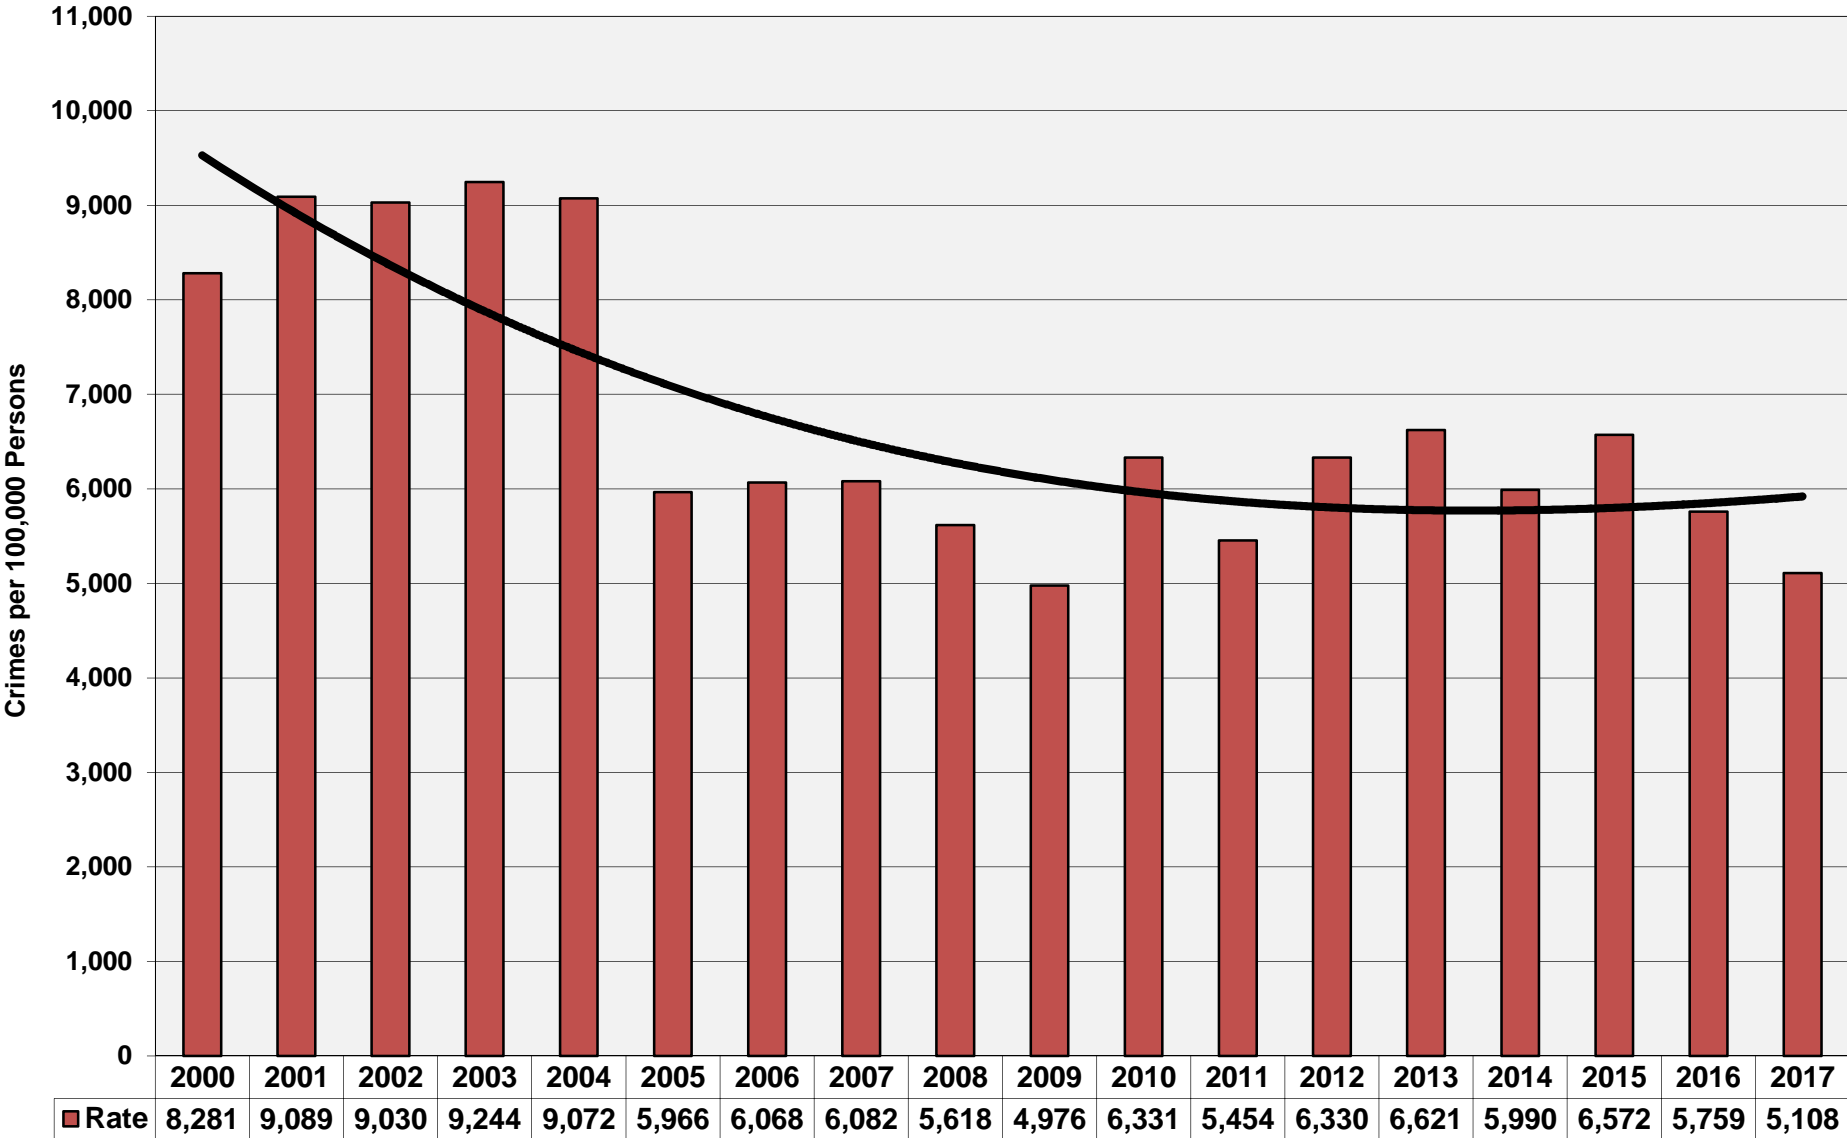

**City of Tucson, Arizona
 Crime Rate - Property Crimes per 100,000 Persons
 2000 - 2017**

Source: Tucson Police Data

Year

Property crimes include Burglary, Larceny, Motor Vehicle Theft and Arson
 Change in reporting methods for larcenies occurred in 2005