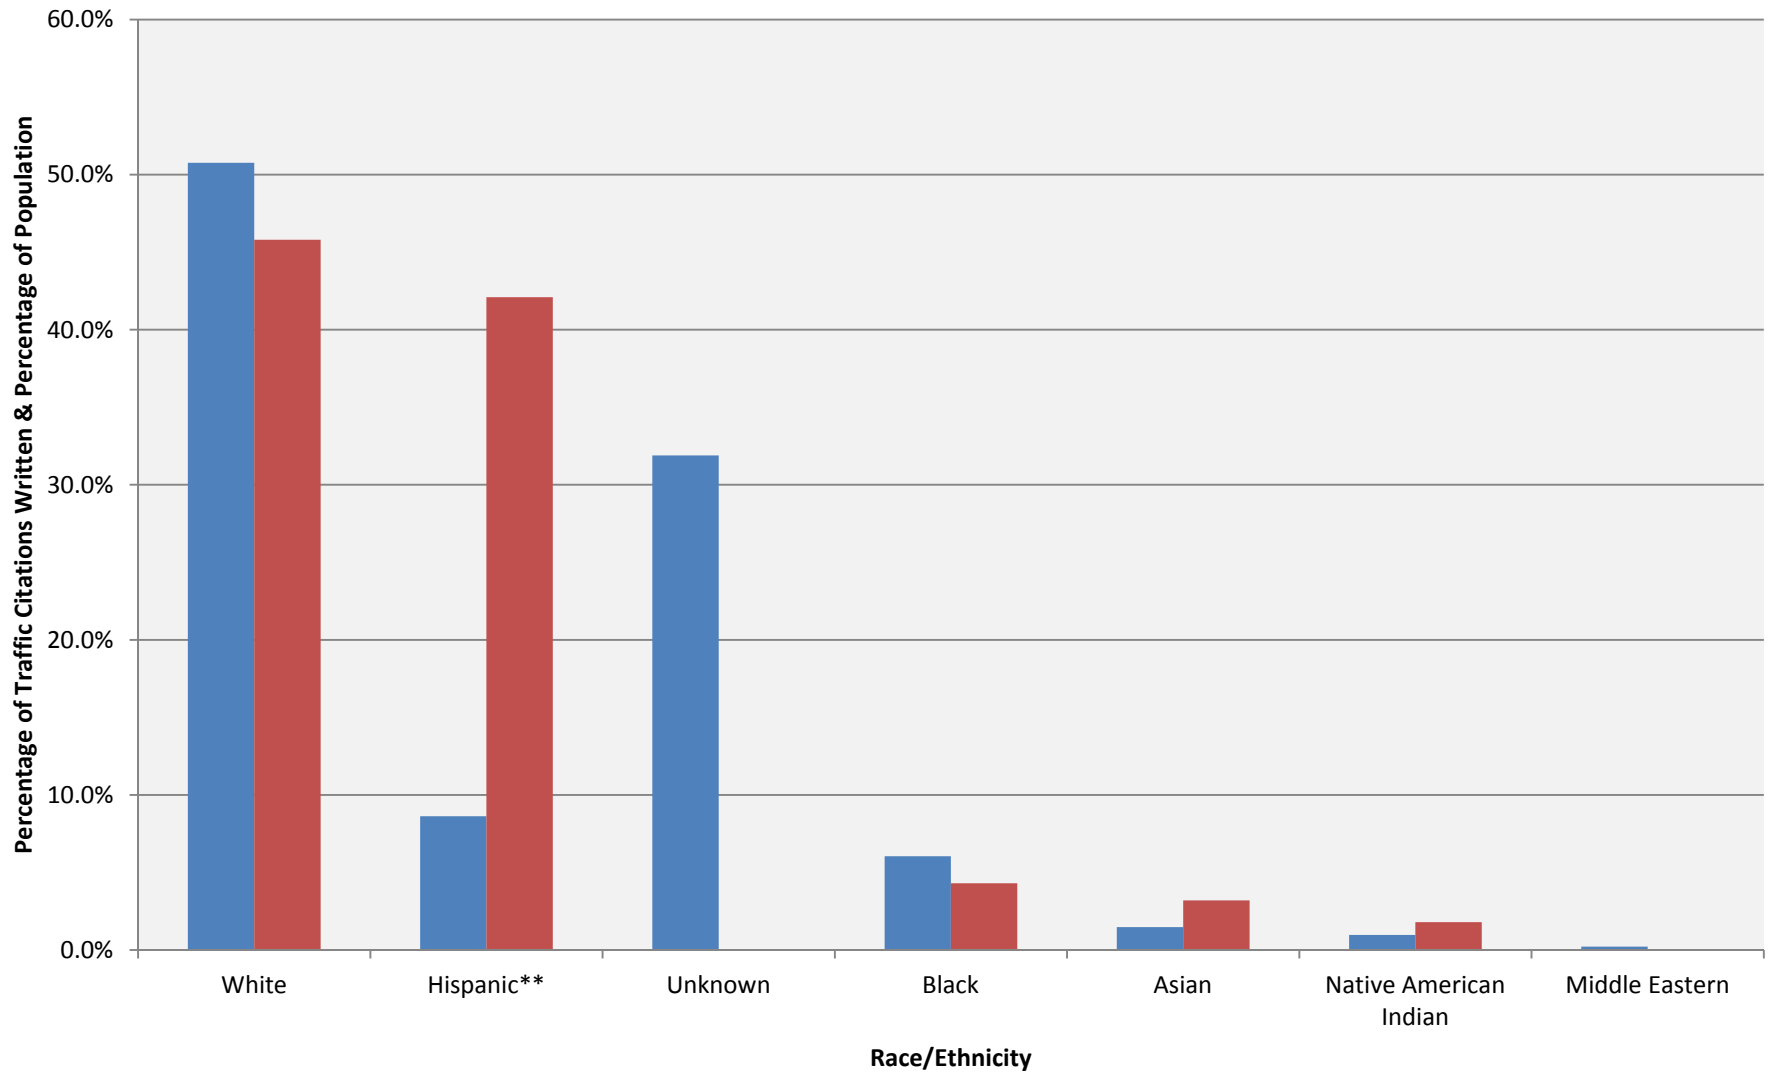

Traffic Citations by Race/Ethnicity April 1, 2016 - June 30, 2016

Tucson Police Department

*2014 American Community Survey, 1-Year Estimates

■ Traffic Citations ■ % IN POPULATION*

**Note: There were issues in tracking 'Hispanic' as a race between April 5, 2016 at 1615 hours and June 22, 2016 at 1600 hours. The tracking issues occurred when the City Court converted to the new Judicial Automated Case System (AJACS), which required a modification to be made in TPD's electronic citation program.