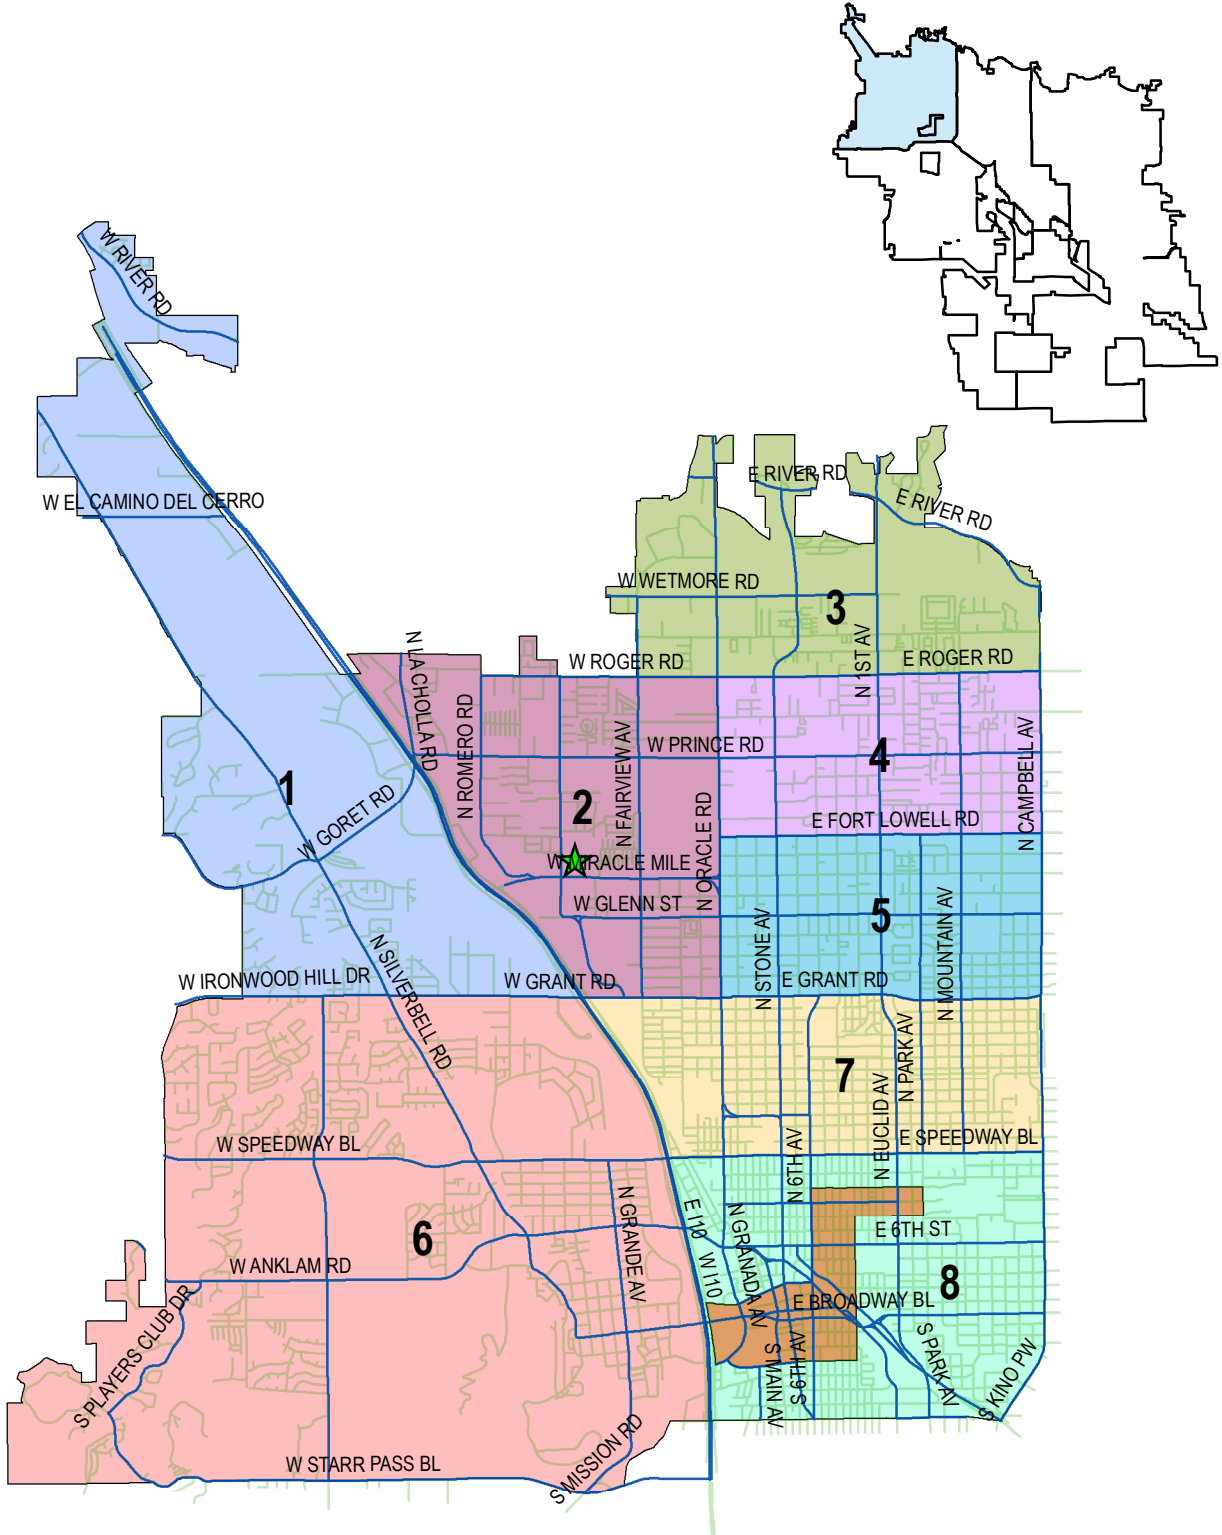

Tucson Police Department

Legend

- Westside Substation
- Major Streets
- All Streets

Sectors

- | | | | | |
|---|---|---|---|----------|
| 1 | 3 | 5 | 7 | District |
| 2 | 4 | 6 | 8 | |

Operations Division West (ODW) Sector Boundaries

1

Miles