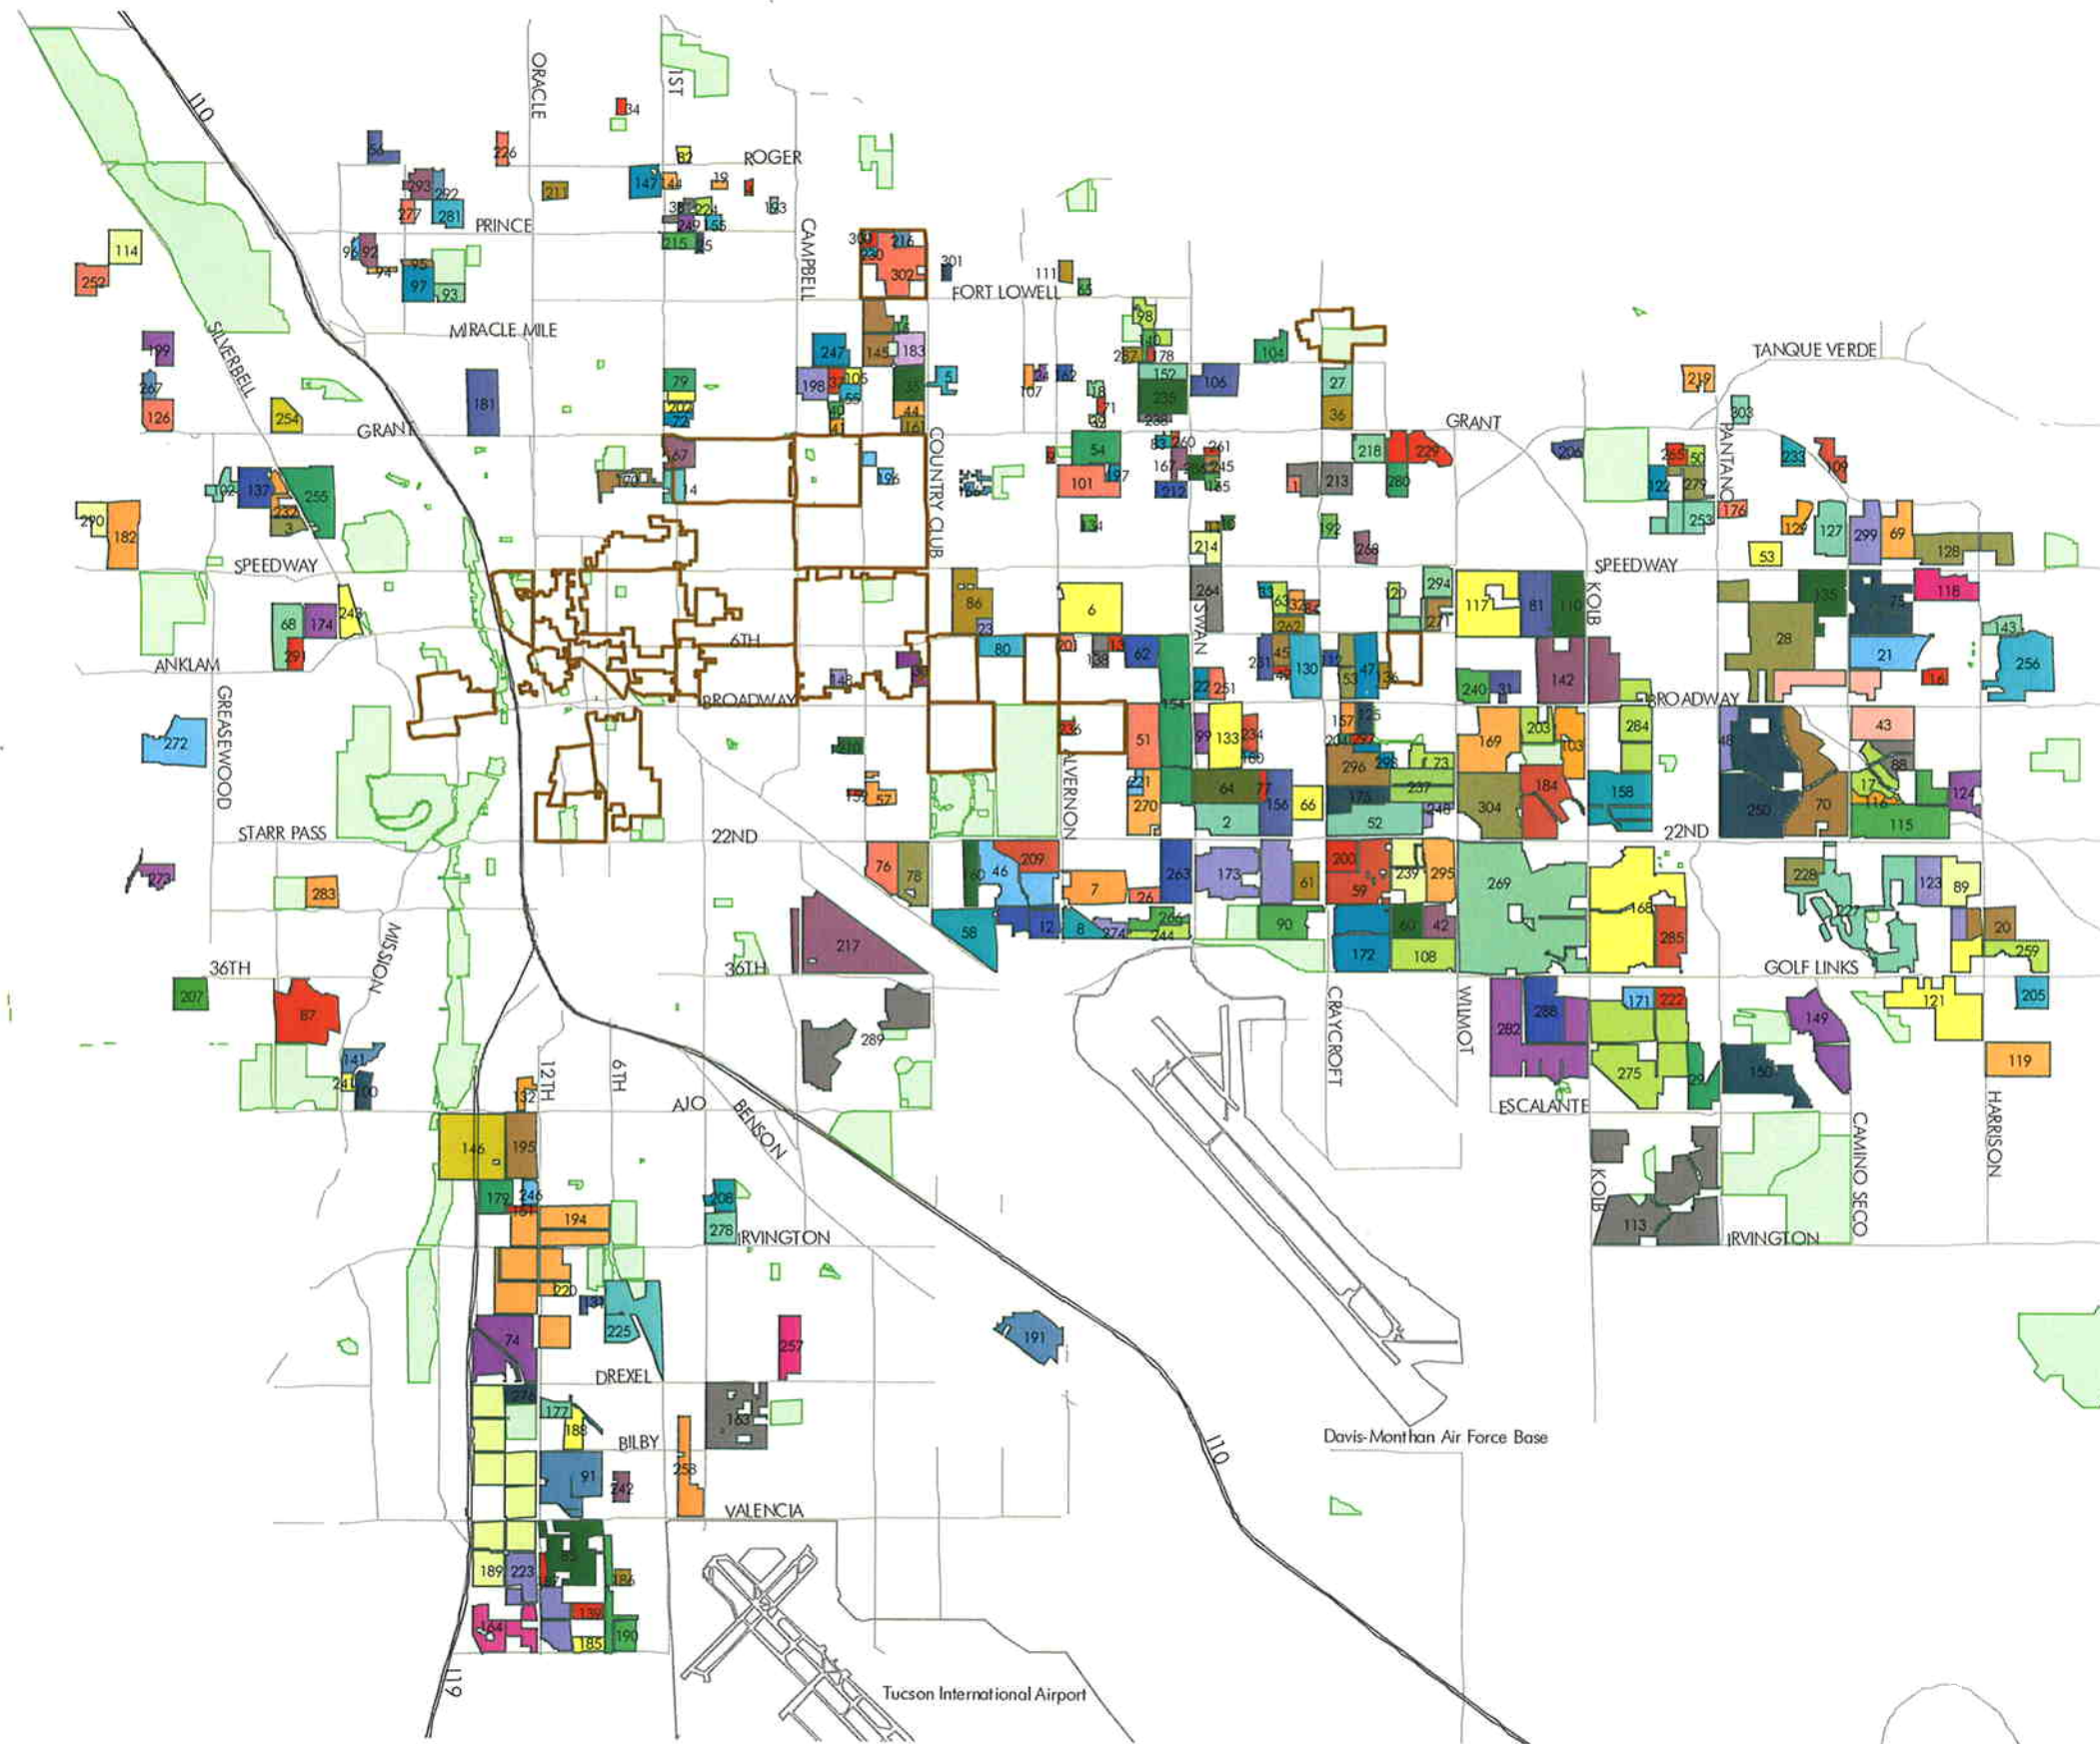

Tucson Postwar Single Family Residential Developments, 1945-1973

Figure 1*

*(legend is located on the following page)

Legend:

- Postwar Single Family Developments*
- Existing Historic Districts
- Parks

* numbered legend located on the following page

304 TUCSON POSTWAR DEVELOPMENTS

- 1 ADOBE MANOR
- 2 ALDEA LINDA
- 3 ALDEA VISTA
- 4 ALGONQUIN HEIGHTS
- 5 ALMARTIN ADDITION
- 6 ALVERNON ADDITION
- 7 ALVERNON HEIGHTS
- 8 ALVERNON PARK
- 9 ALVERNON TERRACE
- 10 ARCADIA PARK
- 11 BAHIA ESTATES
- 12 BEL AIR
- 13 BELMONT HEIGHTS
- 14 BILTMORE ADDITION
- 15 BLACKJUDGE ADDITION
- 16 BLOODWORTH ADDITION
- 17 BLUE RIDGE ESTATES
- 18 BONITA VISTA ADDITION
- 19 BOYER SUBDIVISION
- 20 BRAEWOOD TERRACE
- 21 BROADWAY EAST
- 22 BROADWAY ESTATES
- 23 BUNELL ADDITION
- 24 BUSH ADDITION
- 25 CARLISLE PARK
- 26 CARLITA VILLAGE
- 27 CARLOS TERRACE
- 28 CARRIAGE HILL
- 29 CARSON PARK
- 30 CASA BONITAS
- 31 CASA LOMA ESTATES
- 32 CASA MESA
- 33 CASA MESA NO. 2
- 34 CASA RADIN ADDITION
- 35 CASA SOLARIEGA
- 36 CASAS DE CARLOS
- 37 CASAS LINDAS ESTATE
- 38 CATALINA
- 39 CATALINA FARMS ADDITION
- 40 CATALINA VIEW ADDITION
- 41 CATALINA VISTA PARK
- 42 CAVALIER ESTATES
- 43 CENTENNIAL PARK
- 44 CHULA VISTA ADDITION
- 45 CINCOVIA
- 46 CITATION PARK
- 47 CLARA VISTA
- 48 CLOUD RIDGE EAST
- 49 CLOVERLAND ADDITION
- 50 COCHISE ESTATES