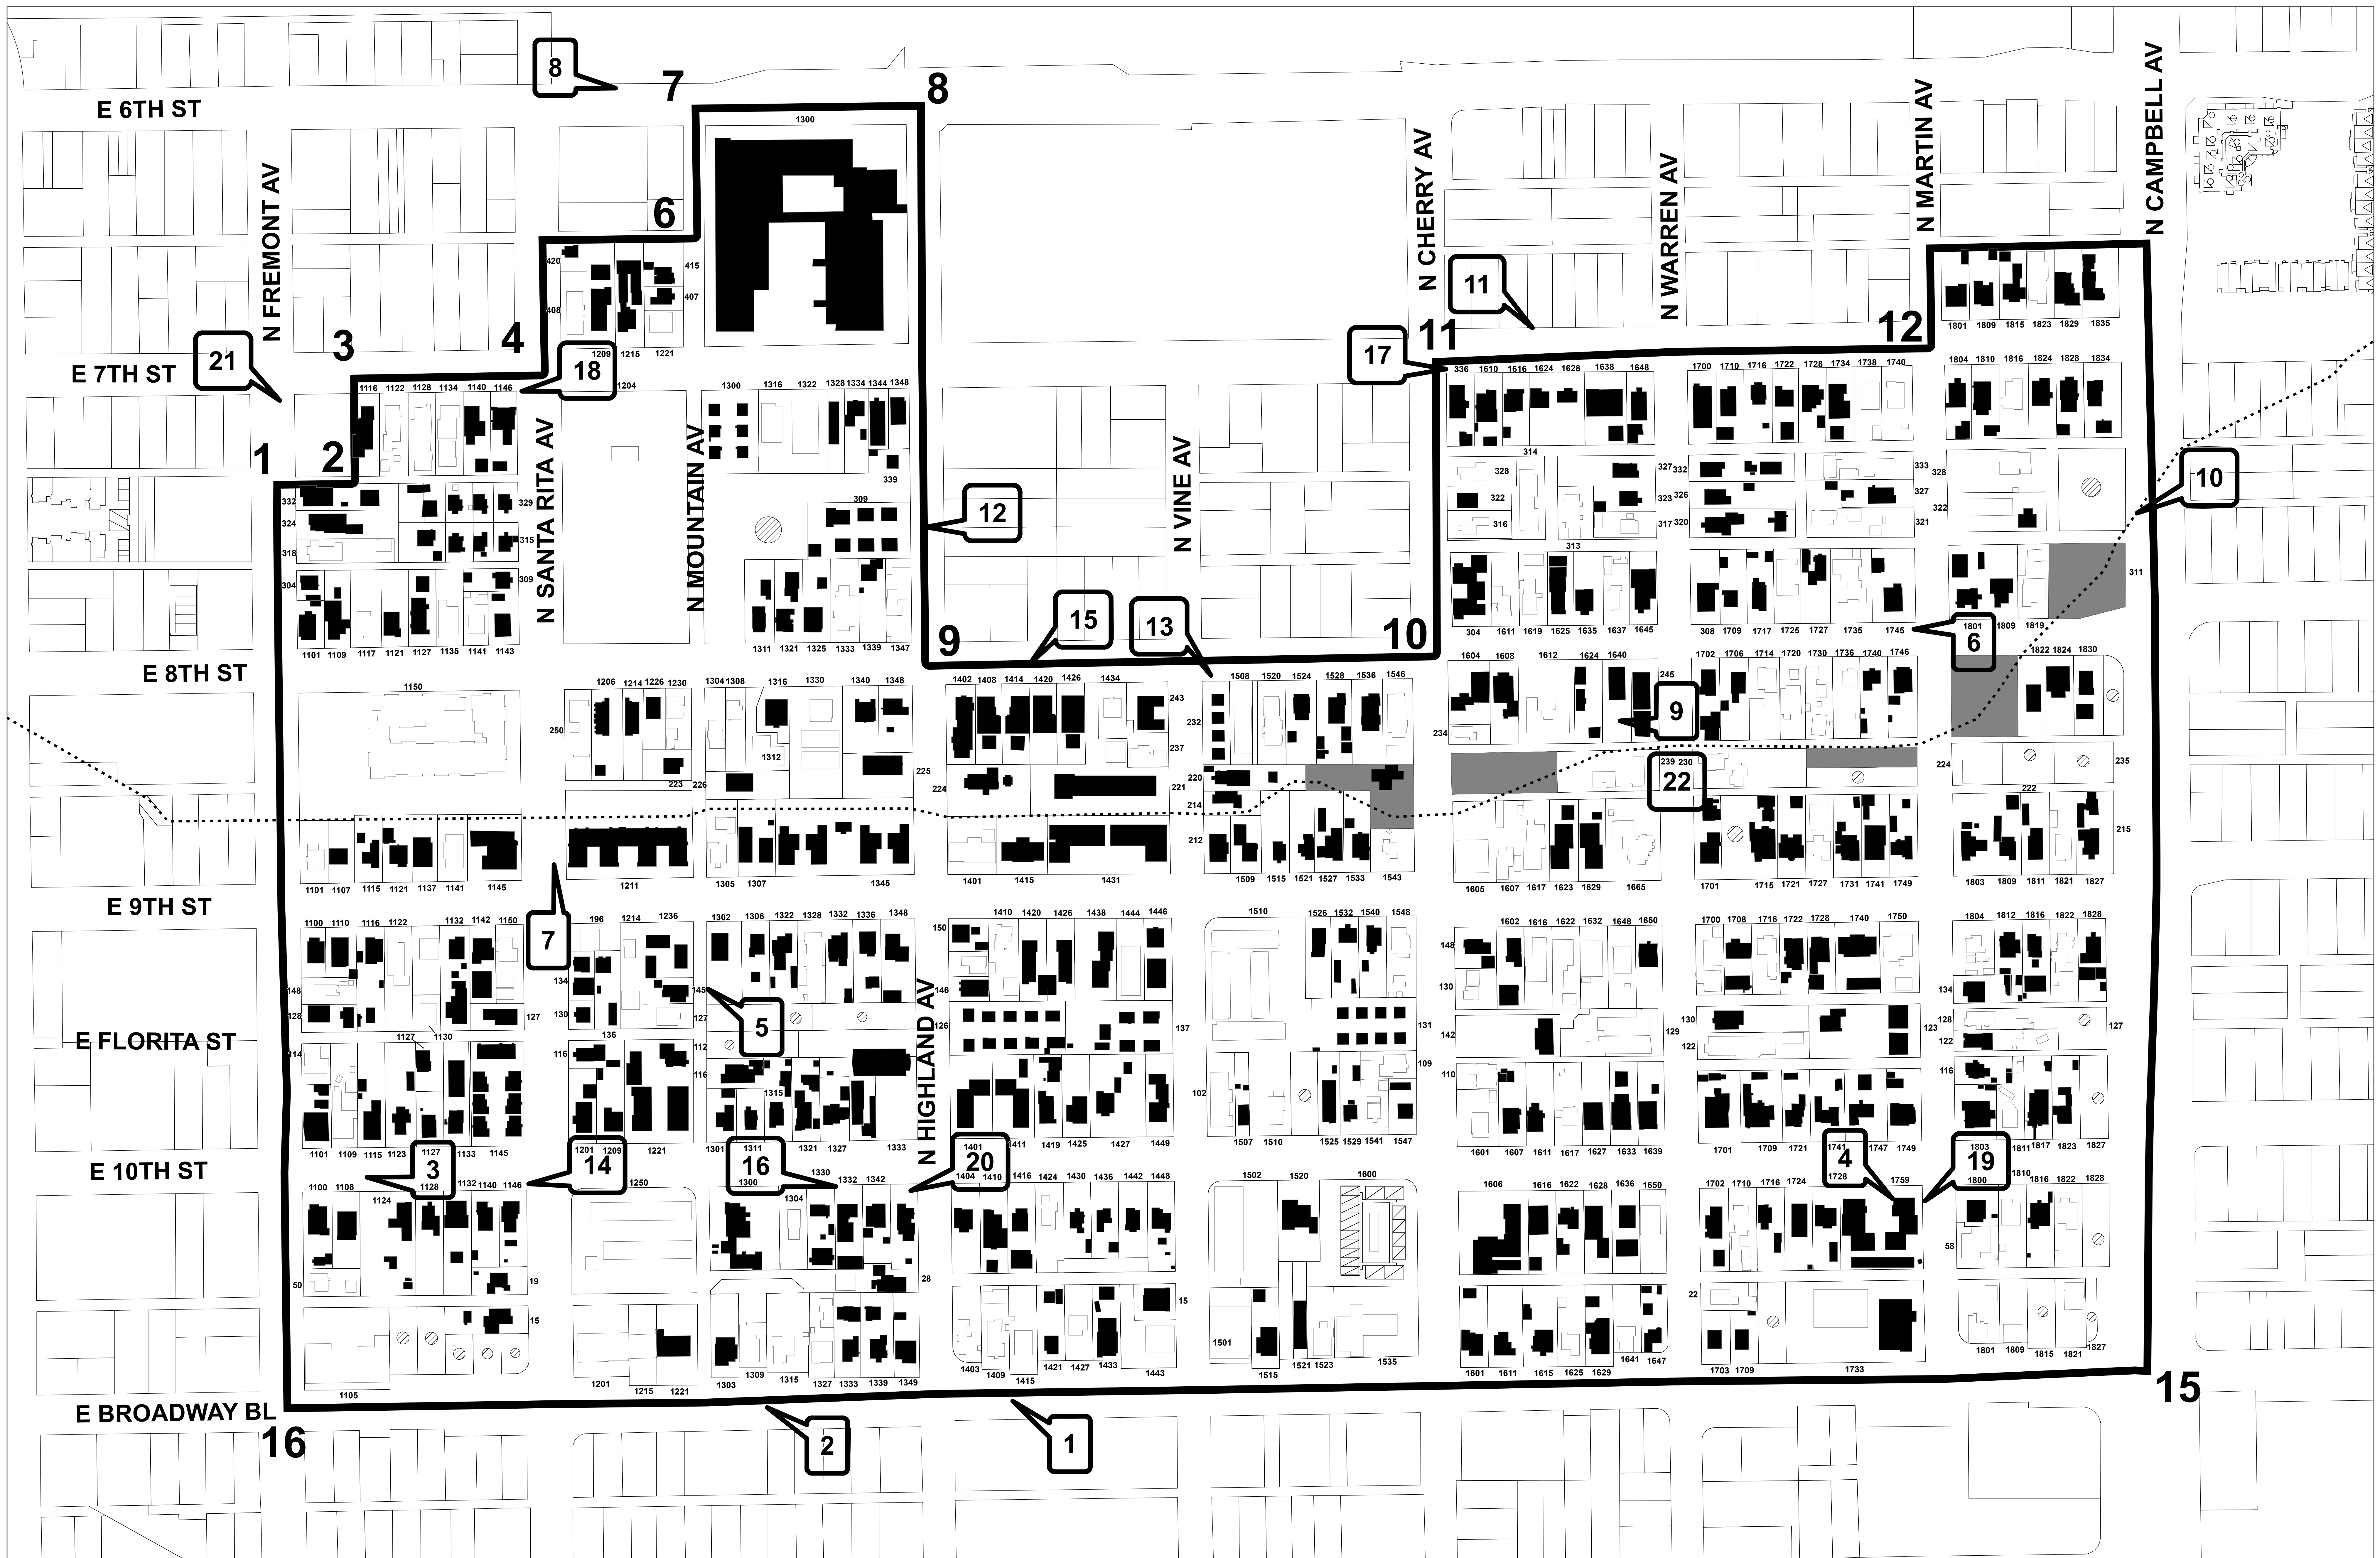

Rincon Heights Historic District

- Contributing Property
- Non-Contributing Property
- Vacant
- Rincon Heights Historic District
- Contributing Properties (WPA Projects)
- High School Wash
- Photographic Number and Direction

Cartographic Composition: Matt Berube
 July 30, 2013
 Source: Planning and Community Development