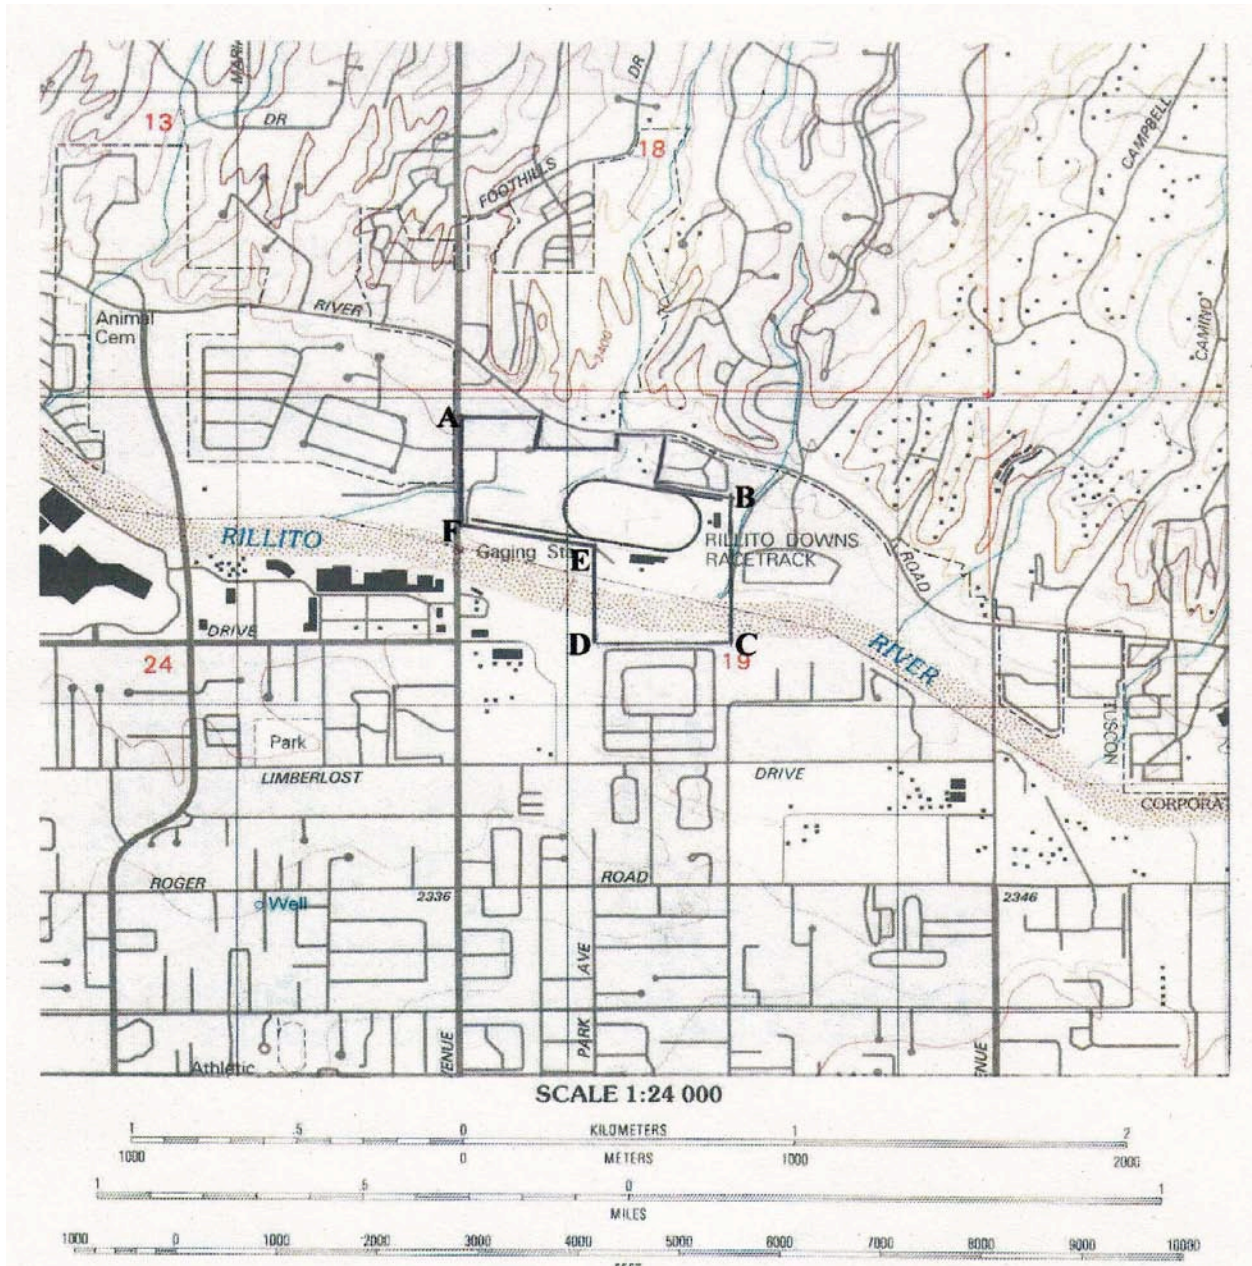

United States Department of the Interior  
National Park Service

National Register of Historic Places  
Continuation Sheet

Rillito Race Track
Name of Property
Pima County Arizona
County and State
N/A
Name of multiple listing (if applicable)

Section number Maps Page 23

District UTM References

Zone 12 Tucson North 7.5' Map UTMs	A	503680E 3672940N	D	504080E 3672200N
	B	504490E 3672690N	E	504080E 3672516N
	C	504490E 3672200N	F	503680E 3672590N

Map 1. USGS Map Excerpt showing Rillito Race Track (USGS 1996)