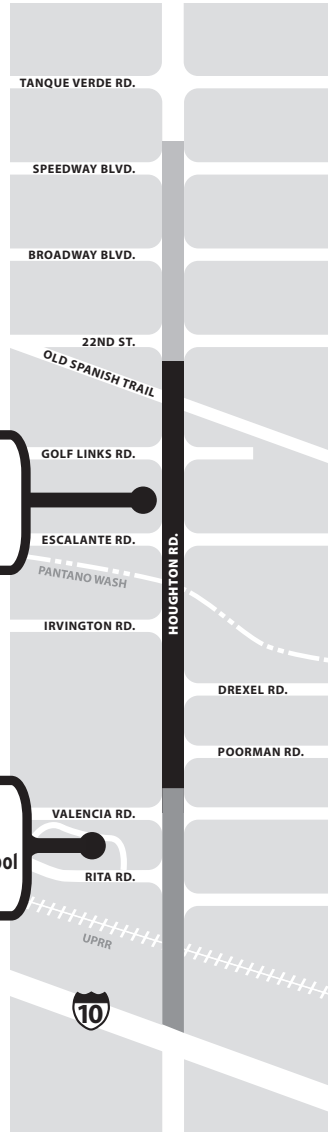

Public Open House Notice

The City of Tucson Department of Transportation (TDOT) is beginning the design of roadway improvements on Houghton Road from 22nd Street to Valencia Road and requests your participation.

Houghton Road will be widened to a multilane facility between Speedway Boulevard and Interstate 10.

Work is just beginning on the first phase of conceptual design that will result in a Design Concept Report and 30-percent preliminary design plans for Houghton Road from 22nd Street to Valencia Road. You are invited to attend either of the open houses listed below to view maps of this project area and discuss any items of interest or concern. The meetings will be identical in content.

Wednesday, June 6, 2007
6 to 7:30 p.m.
Secrist Middle School
3400 S. Houghton Road
Tucson, AZ 85730

Wednesday, June 13, 2007
6 to 7:30 p.m.
Desert Sky Middle School
9850 E. Rankin Loop
Tucson, AZ 85747

For more information about the public open houses, please contact TDOT Project Manager M.J. Dillard, at mj.dillard@tucsonaz.gov or (520) 837-6616.

For more information on this project, please visit the Web site at www.houghtonroad.info

Individuals with disabilities who require special accommodations are requested to contact Arizerder Urreiztieta at arizerder@gordleydesign.com or (520) 327-6077. Requests should be made as soon as possible to allow time to arrange the accommodations.

**WEDNESDAY,
JUNE 6, 2007**
Secrist Middle School
3400 S. Houghton Road

**WEDNESDAY,
JUNE 13, 2007**
Desert Sky Middle School
9850 E. Rankin Loop

NOT TO SCALE

- Houghton Road Project: Speedway Blvd. to 22nd St.
- Houghton Road Project: 22nd St. to Valencia Rd.
- Houghton Road Project: Valencia Rd. to I-10