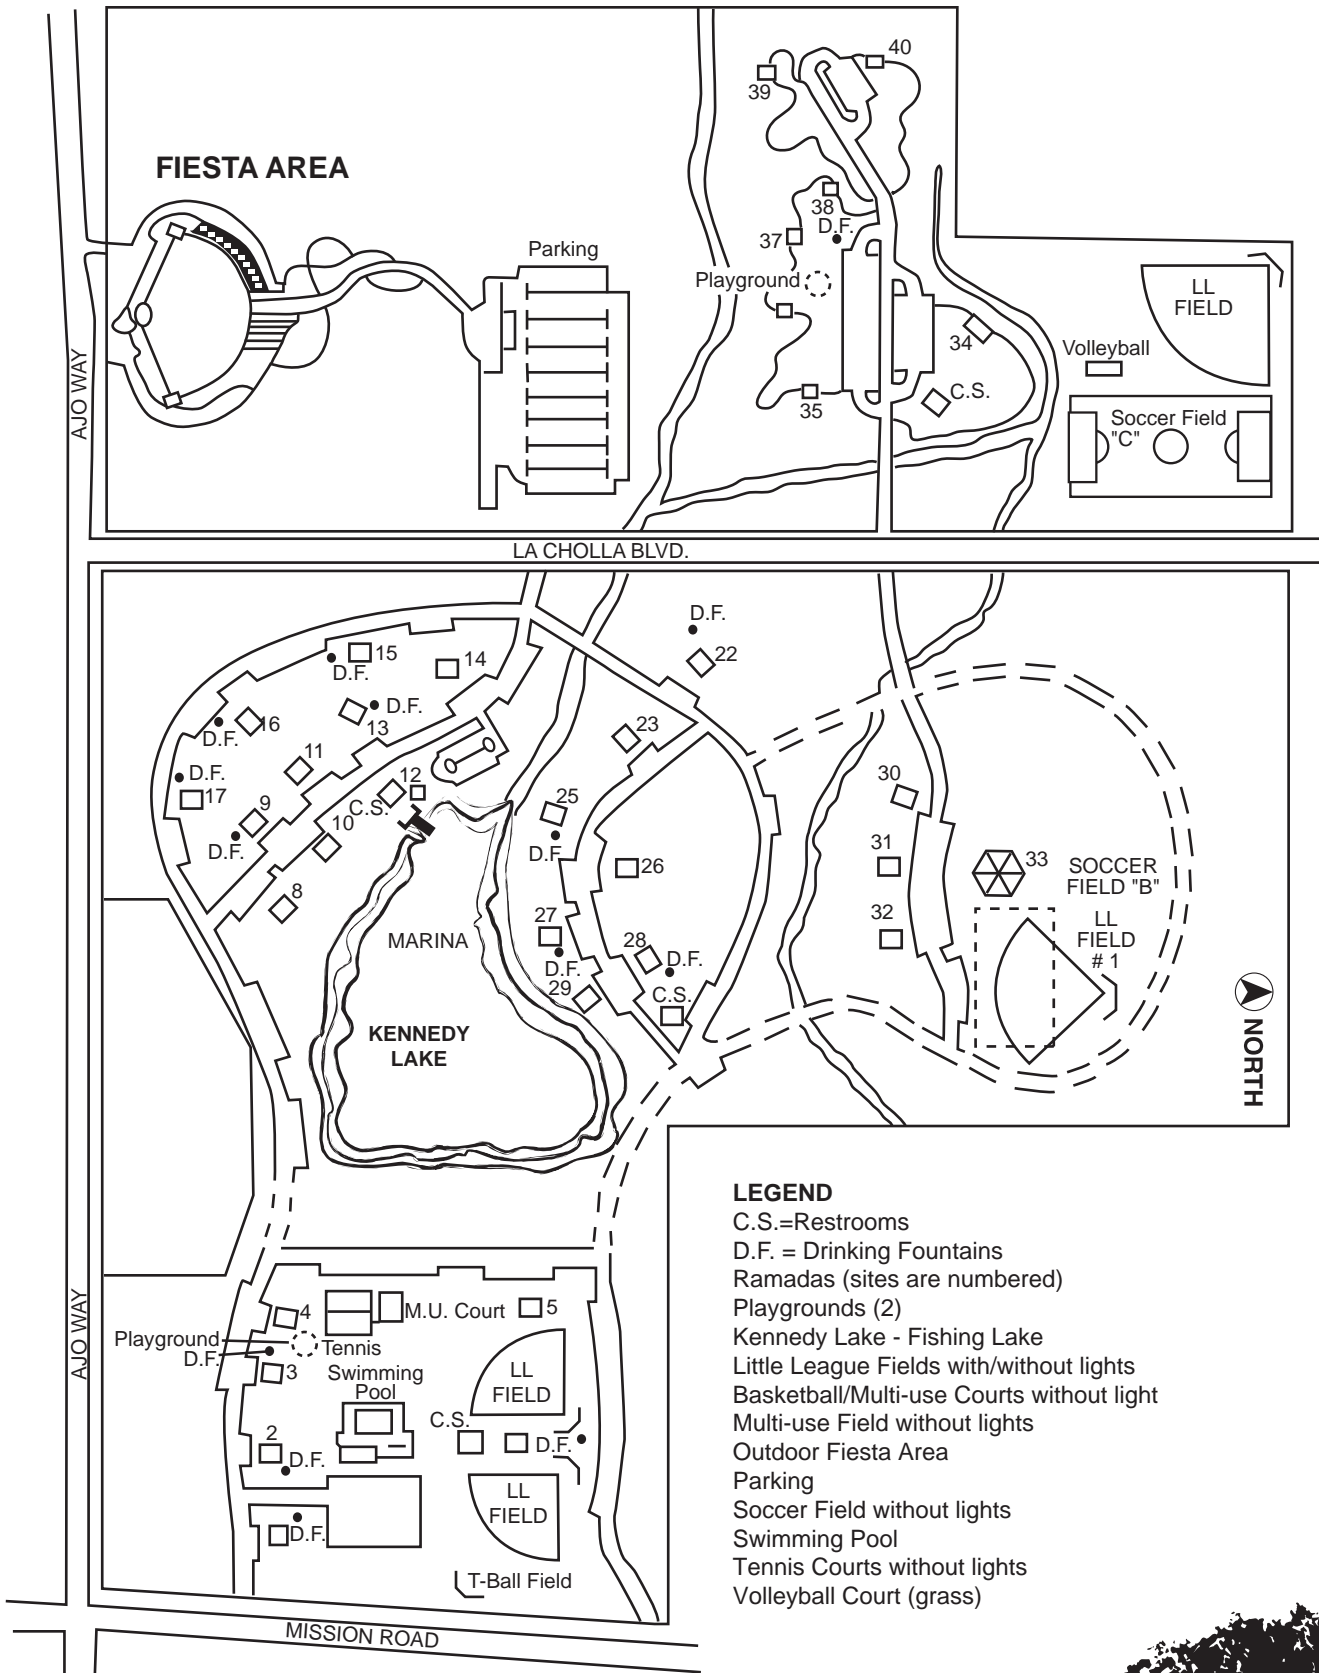

JOHN F. KENNEDY PARK

3700 S. MISSION ROAD

Tucson Parks and Recreation
A Nationally Accredited Agency