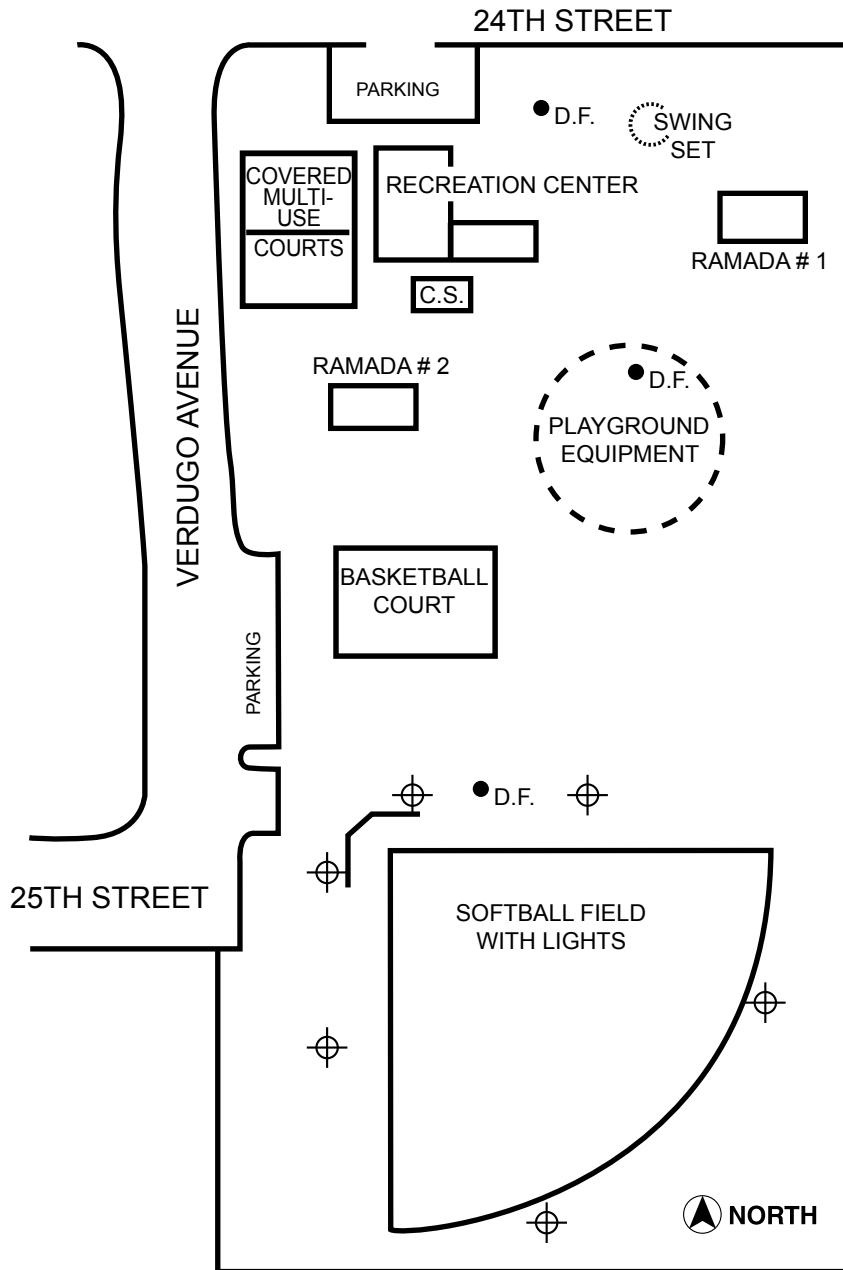

# ORMSBY PARK

24th St. and Verdugo Ave.

Not to scale

## Legend

- Southwest District
- Recreation Center
- Basketball Courts, lighted (not reservable)
- Ramadas (2)
- Playground and Swing Set
- Softball Field w/lights
- Volleyball (Hard Surface) w/lights
- Accessible Comfort Station (C.S.)
- Drinking Fountains (D.F.)
- Parking Spaces
- BBQ Grills
- Dusk To Dawn Lights