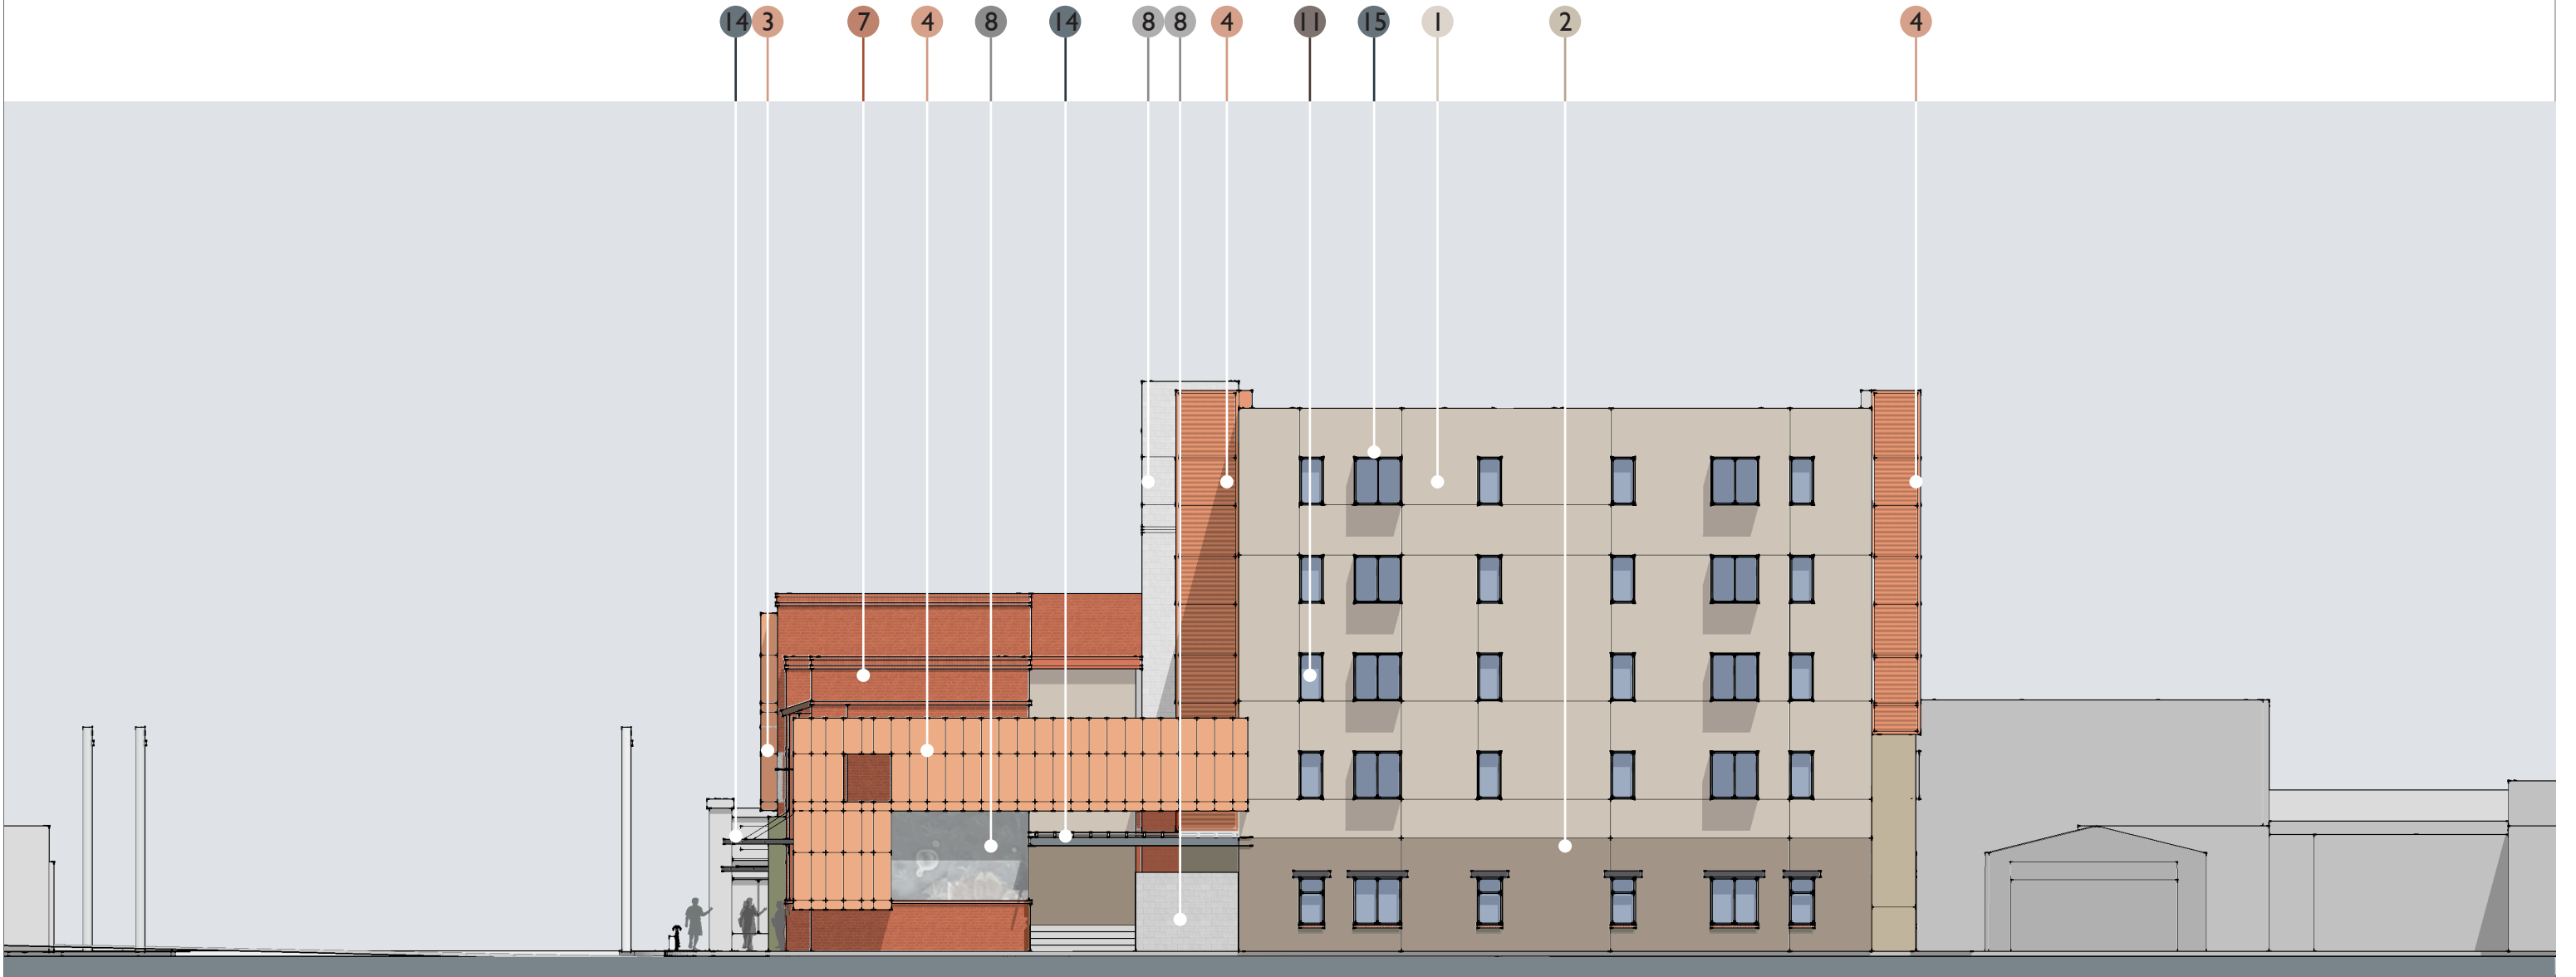

- 1 SMOOTH SAND FINISH STUCCO : DUNN EDWARDS - FINE GRAIN
- 2 SMOOTH SAND FINISH STUCCO : DUNN EDWARDS - PIGEON GRAY
- 3 ALUMINUM COMPOSITE WALL PANEL : CMG - COPPER PENNY
- 4 ALUMINUM CORRUGATED WALL PANEL: CMG - COPPER PENNY
- 5 PORCELAIN WALL TILE
- 6 PORCELAIN MID-CENTURY DECO WALL TILE
- 7 RE-PURPOSED COMMON BRICK
- 8 GROUND FACE BLOCK - TRENDSTONE DURANGO
- 9 STANDING SEAM METAL ROOF : CMG - DARK BRONZE
- 10 CUSTOM PAINTED MURAL ON FINISHED WALL SURFACE
- 11 VINYL COMPOSITE WINDOWS - BRONZE
- 12 ALUMINUM STOREFRONT WITH OFFSET GLAZING - BRONZE
- 13 STEEL STOREFRONT - NATURAL FINISH
- 14 CUSTOM STEEL AWNING - NATURAL FINISH
- 15 CUSTOM STEEL WINDOW SURROUND - NATURAL FINISH

NOTE: COLORS ARE GRAPHIC REPRESENTATIONS OF ACTUAL MATERIALS AND MAY VARY
A MATERIAL SAMPLE BOARD WILL BE MADE AVAILABLE FOR THE DRC REVIEW