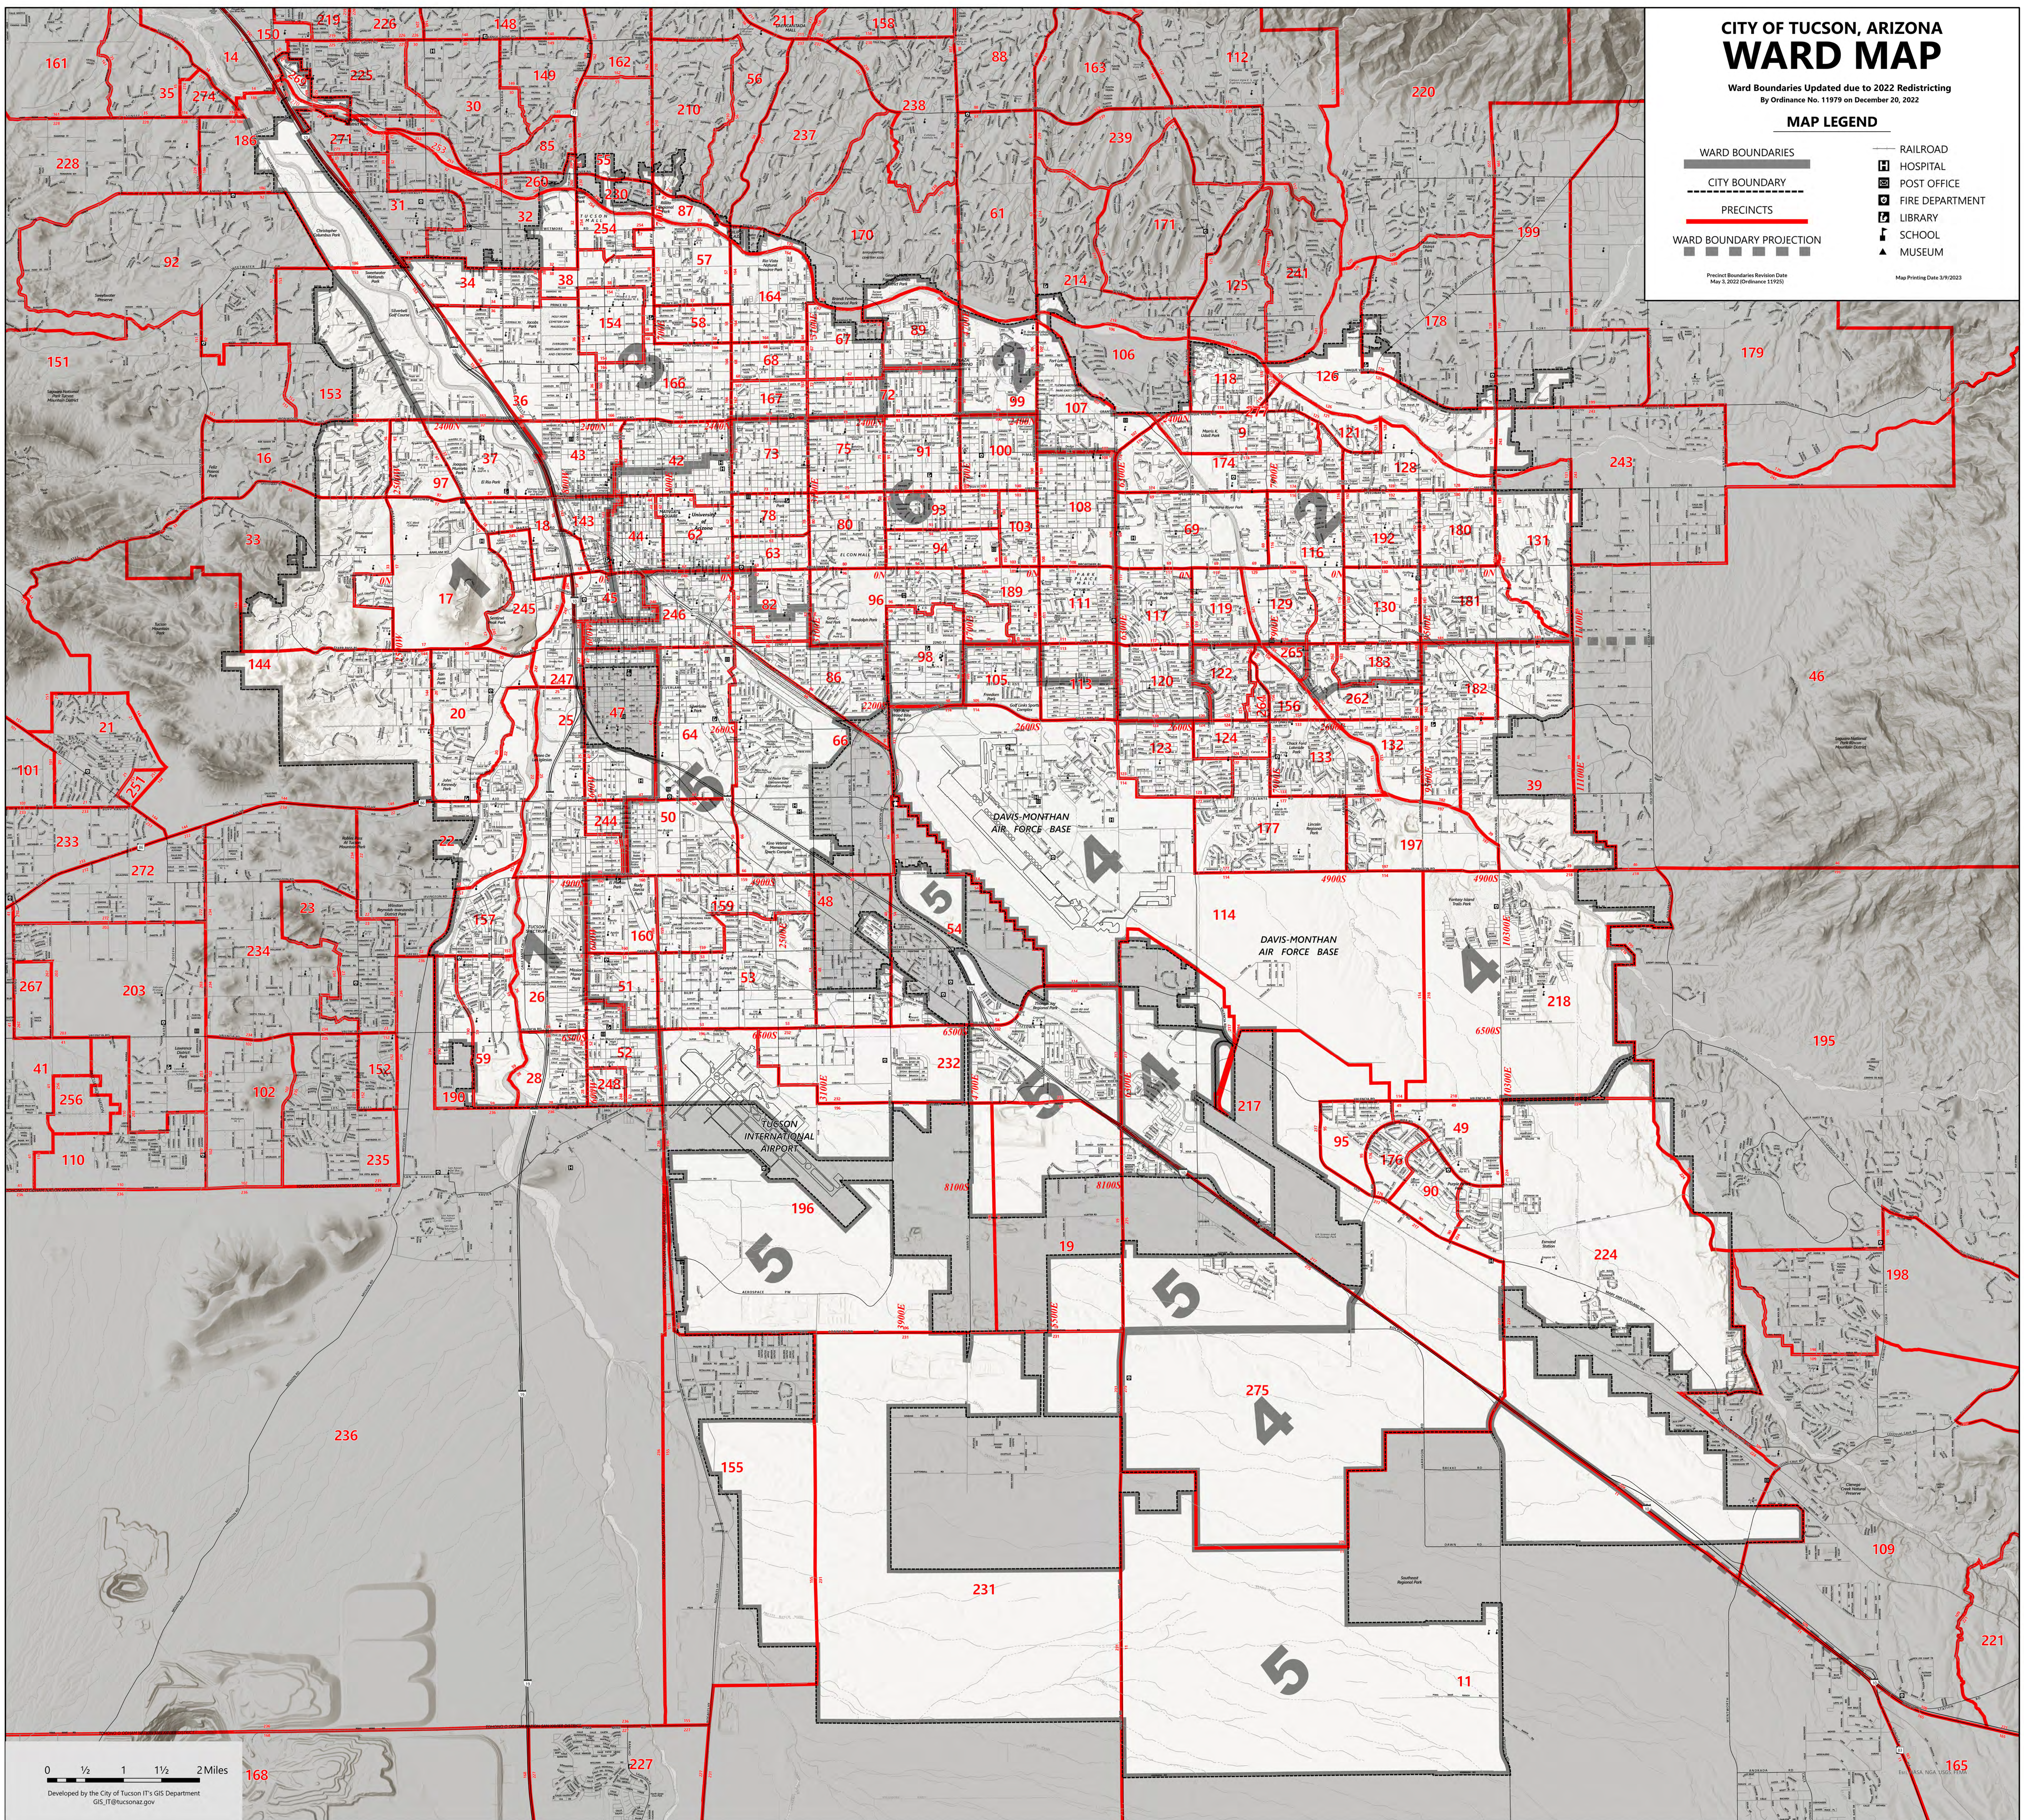

CITY OF TUCSON, ARIZONA WARD MAP

Ward Boundaries Updated due to 2022 Redistricting
By Ordinance No. 11979 on December 20, 2022

MAP LEGEND

WARD BOUNDARIES	RAILROAD
CITY BOUNDARY	HOSPITAL
PRECINCTS	POST OFFICE
WARD BOUNDARY PROJECTION	FIRE DEPARTMENT
	LIBRARY
	SCHOOL
	MUSEUM

Map Printing Date 3/9/2023

0 1/2 1 1 1/2 2 Miles

168

227

165