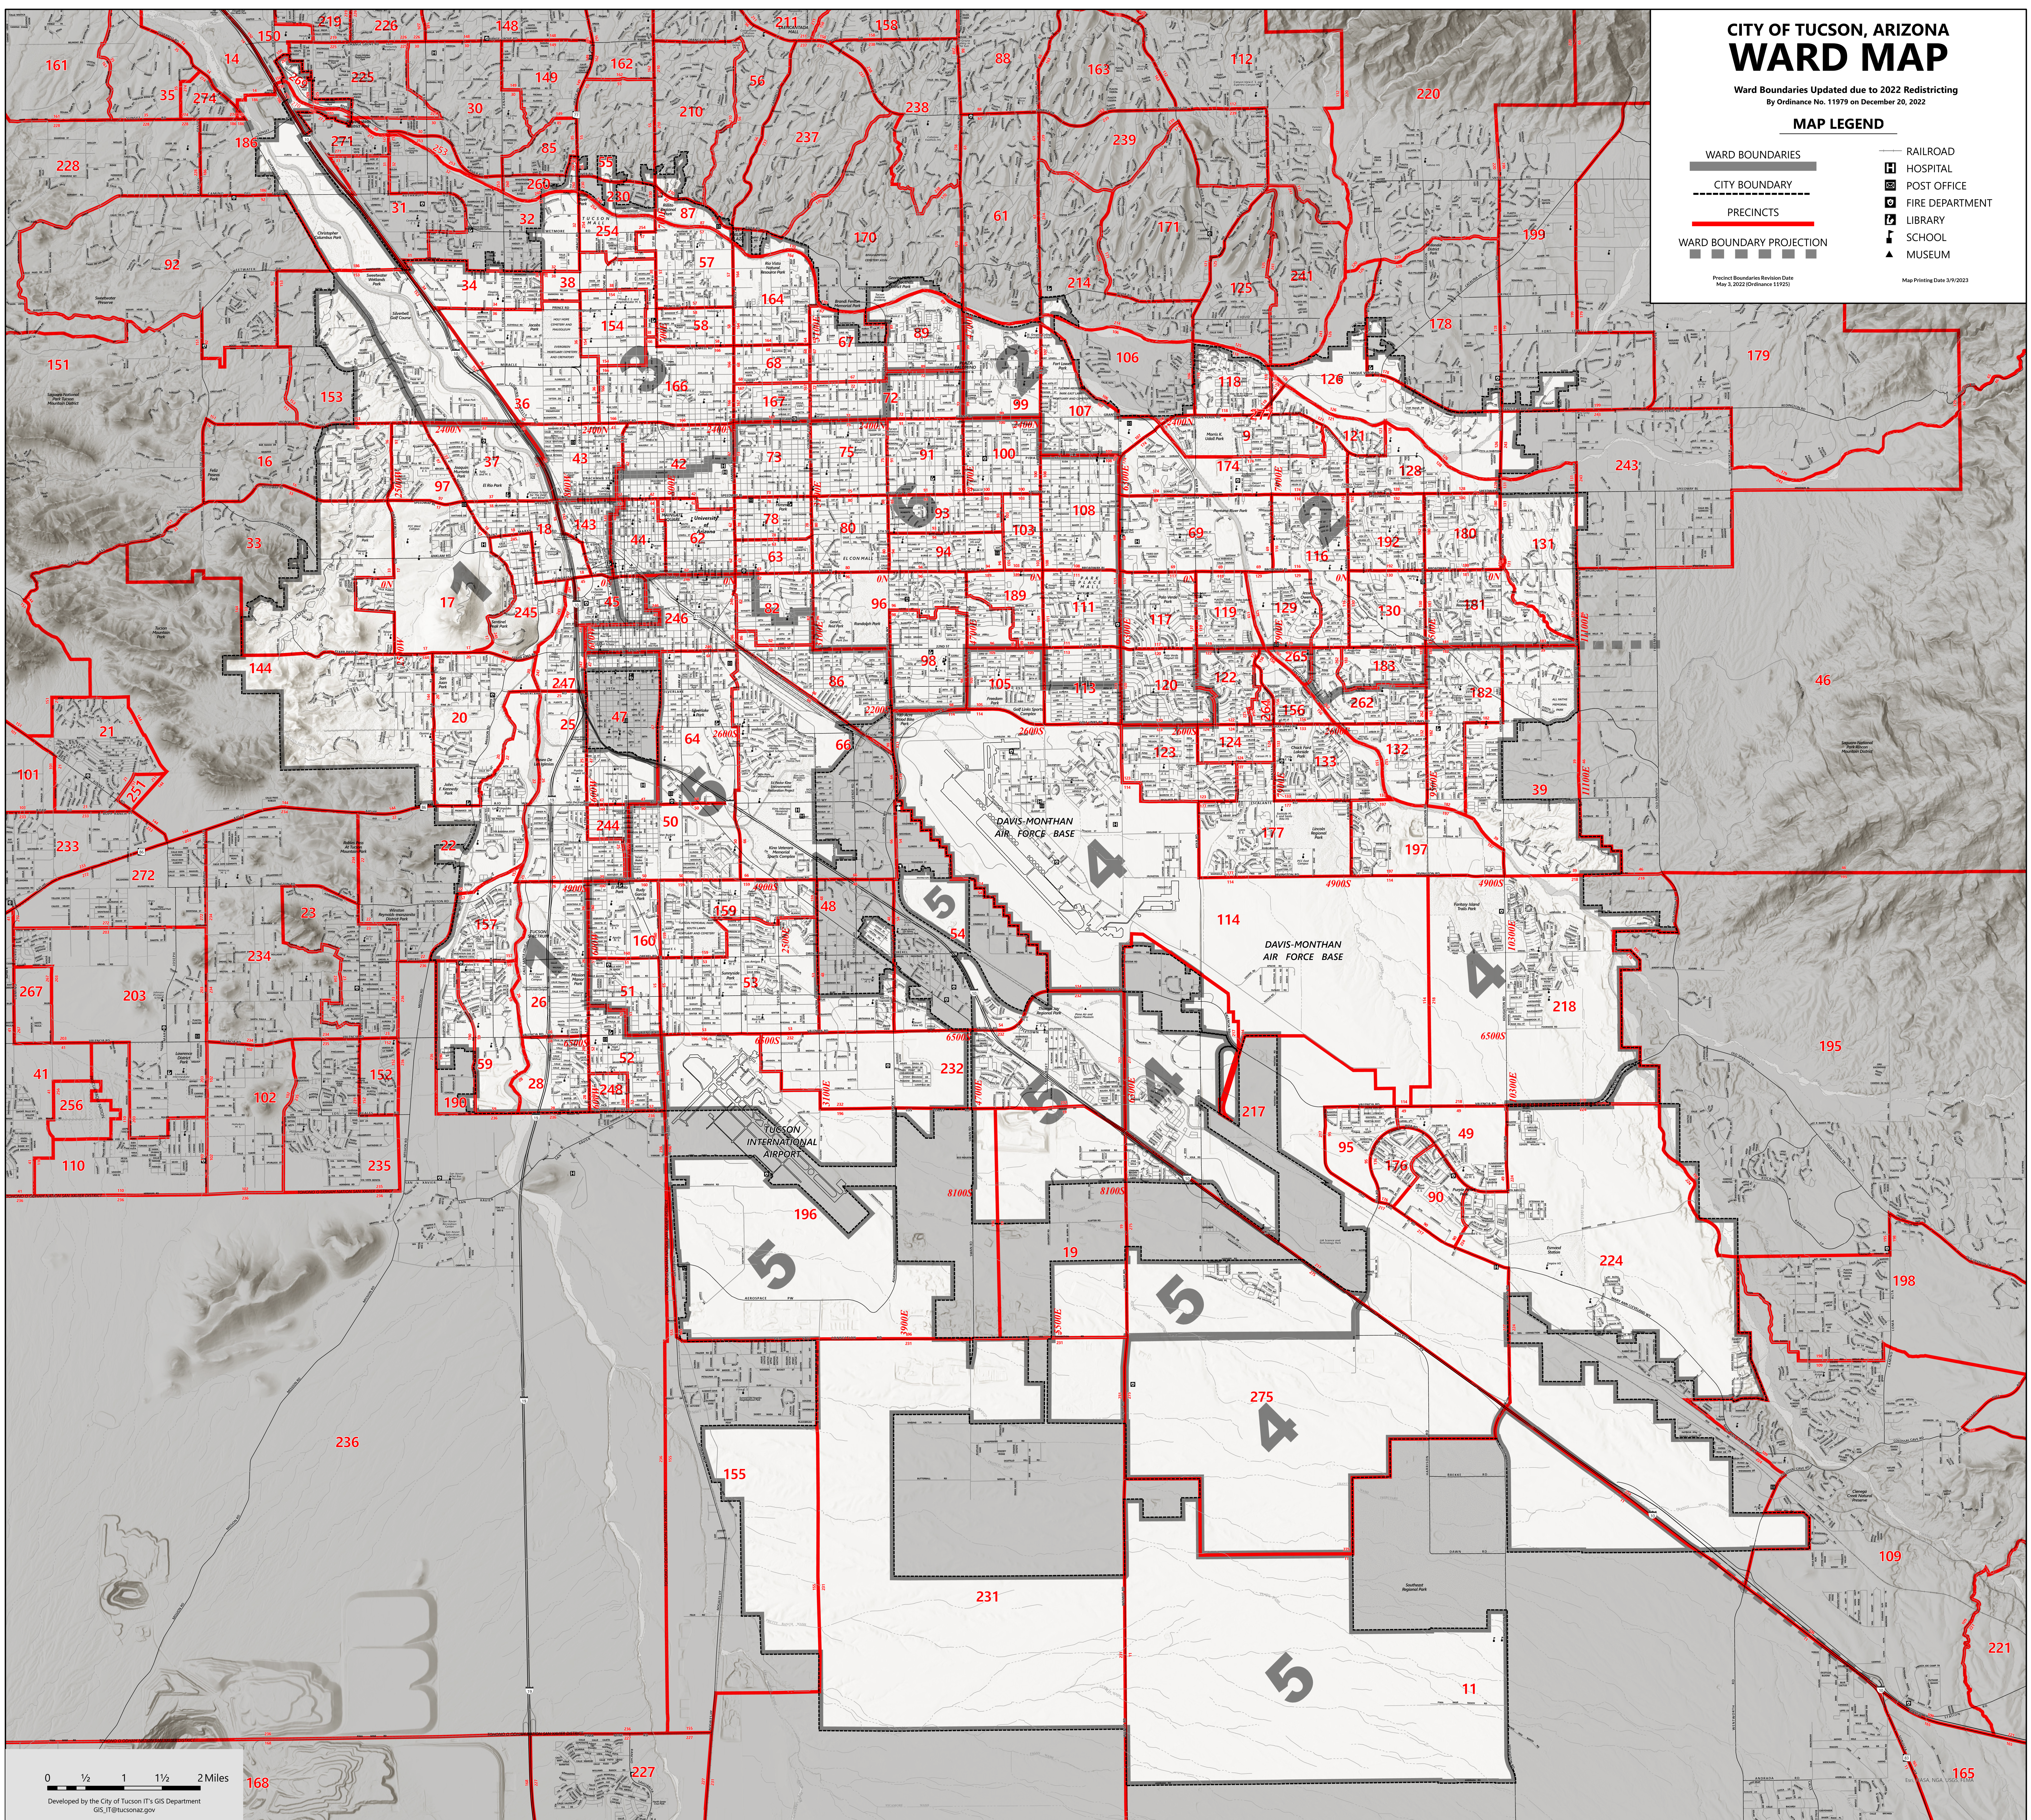

CITY OF TUCSON, ARIZONA WARD MAP

Ward Boundaries Updated due to 2022 Redistricting
By Ordinance No. 11979 on December 20, 2022

MAP LEGEND

WARD BOUNDARIES	RAILROAD
CITY BOUNDARY	HOSPITAL
PRECINCTS	POST OFFICE
WARD BOUNDARY PROJECTION	FIRE DEPARTMENT
	LIBRARY
	SCHOOL
	MUSEUM

Map Printing Date 3/9/2023

0 1/2 1 1 1/2 2 Miles

© 2023 U.S.A. NGA 1000 165