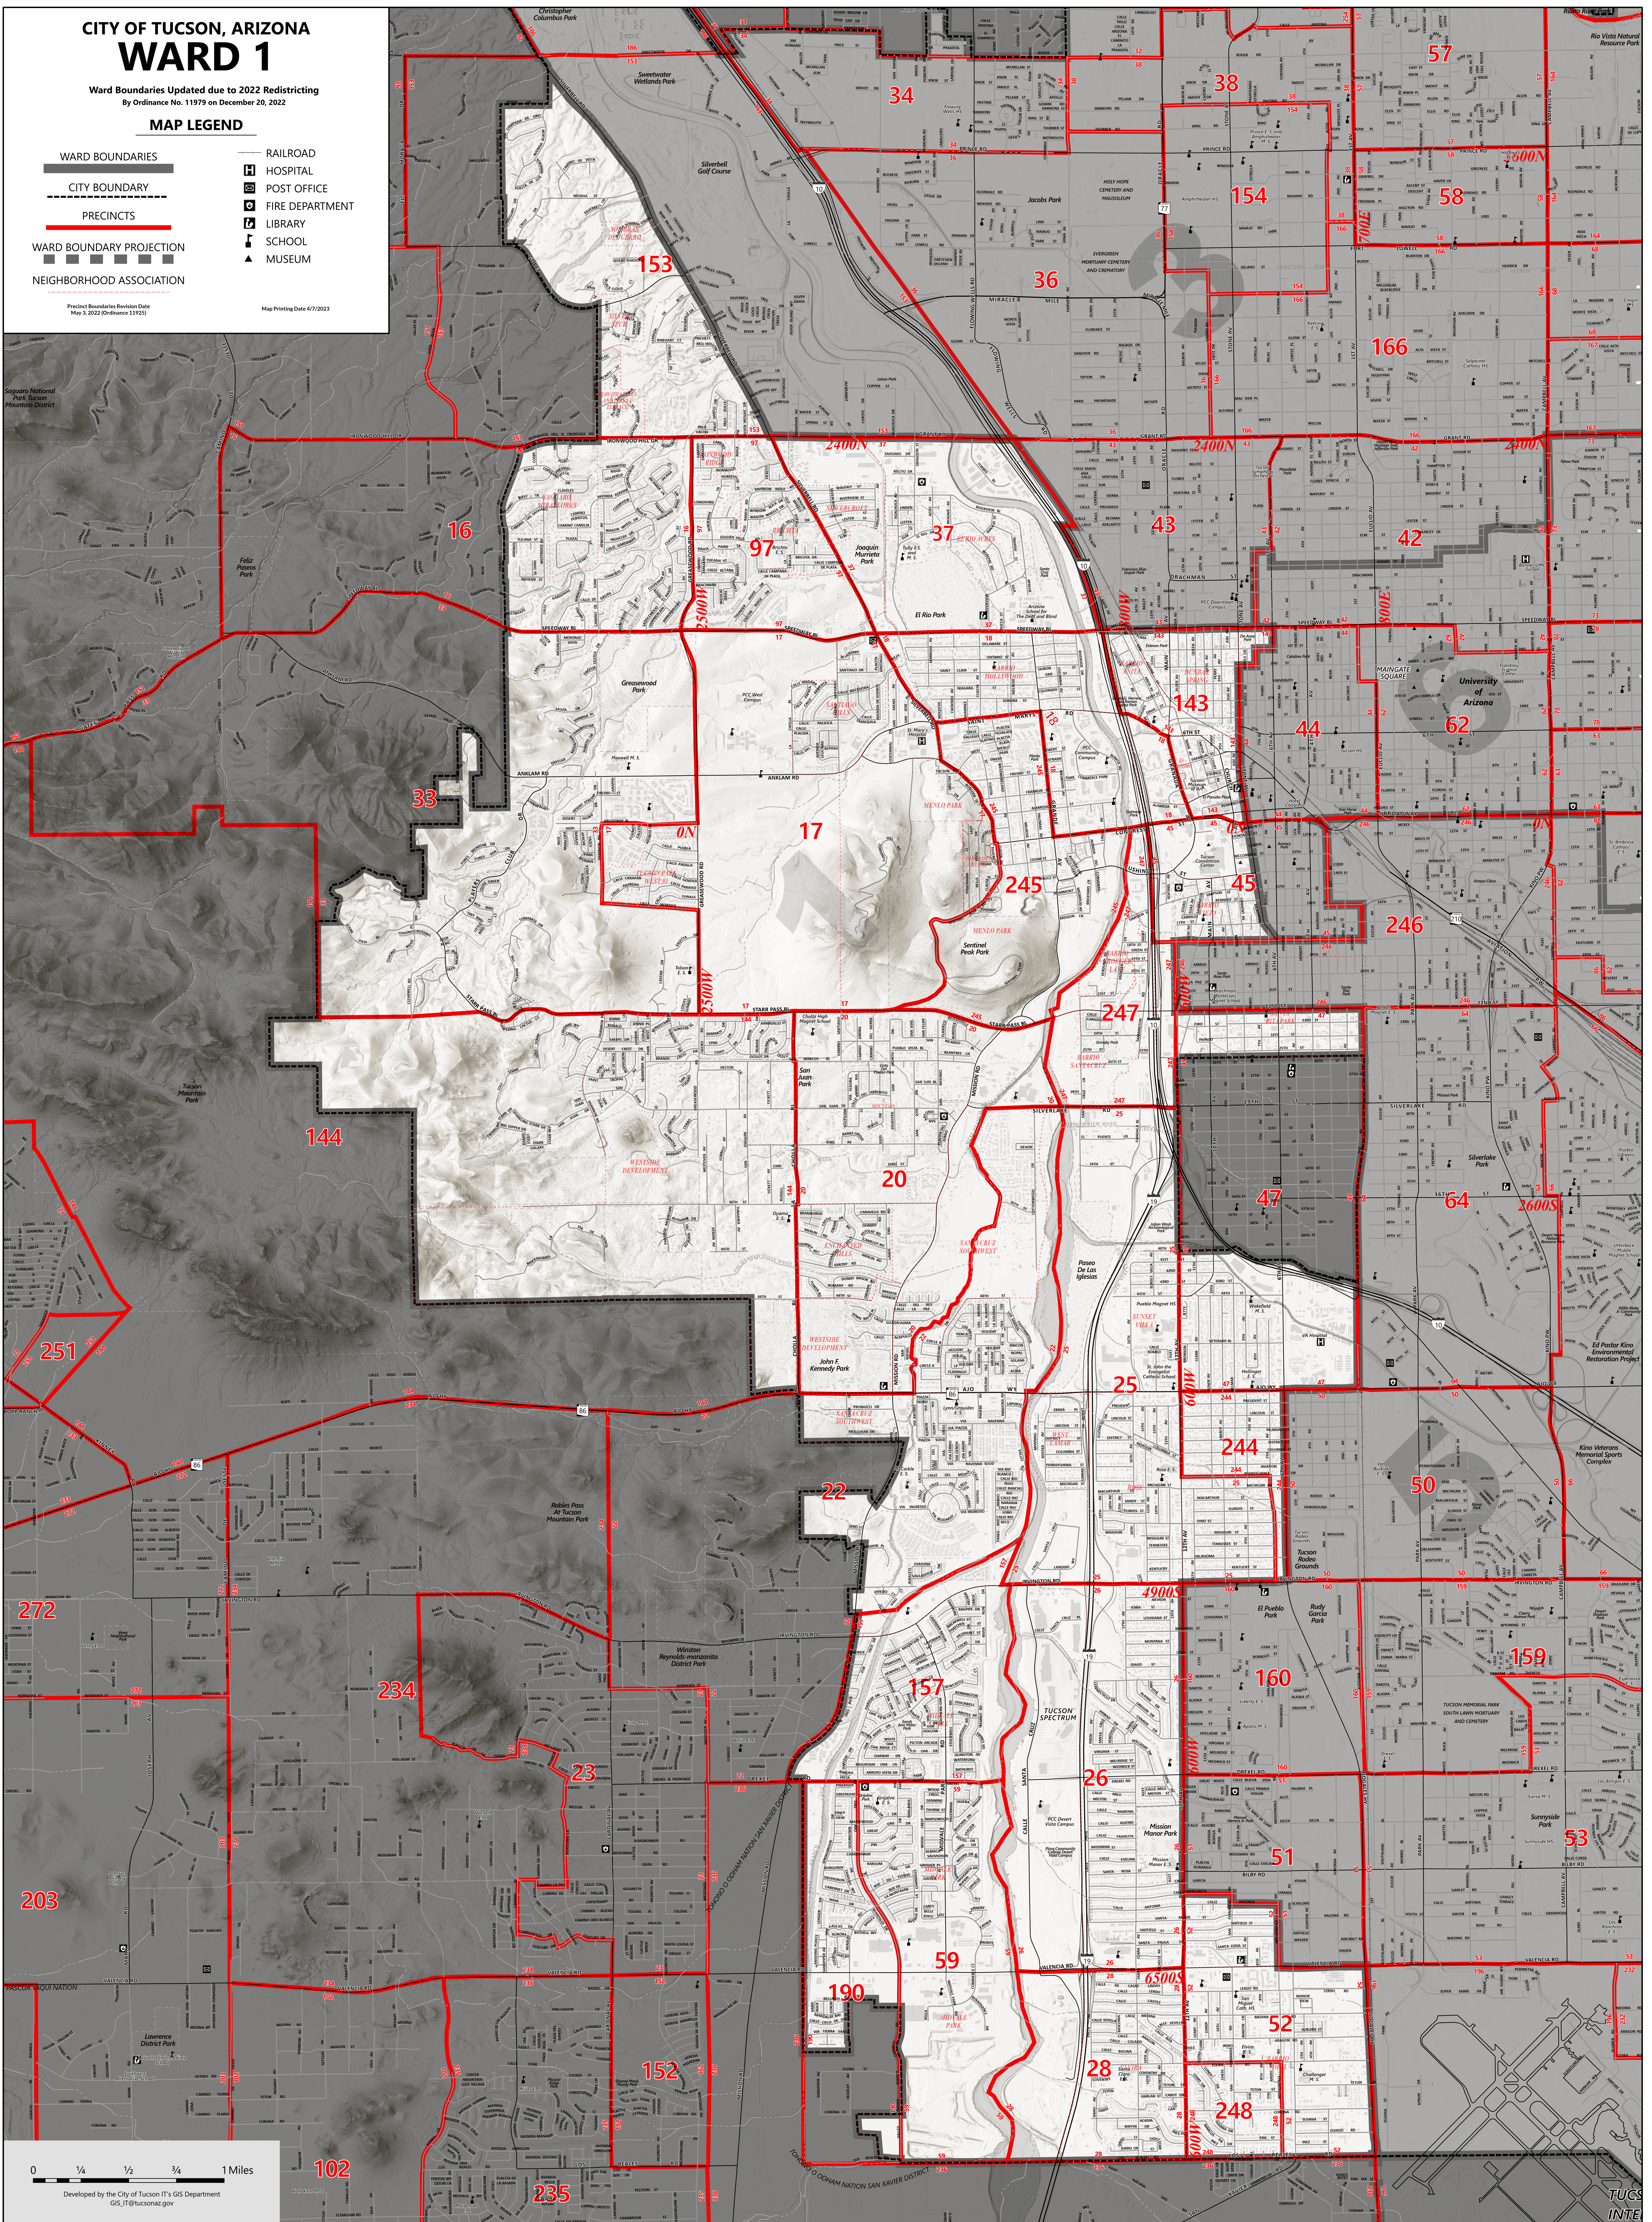

CITY OF TUCSON, ARIZONA WARD 1

MAP LEGEND

- WARD BOUNDARIES
- CITY BOUNDARY
- PRECINCTS
- WARD BOUNDARY PROJECTION
- NEIGHBORHOOD ASSOCIATION
- RAILROAD
- HOSPITAL
- POST OFFICE
- FIRE DEPARTMENT
- LIBRARY
- SCHOOL
- MUSEUM

Map Printing Date 4/7/2023

0 1/4 1/2 3/4 1 Miles

Developed by the City of Tucson IT's GIS Department
GIS.IT@tucsonaz.gov

TUCSON
INTE