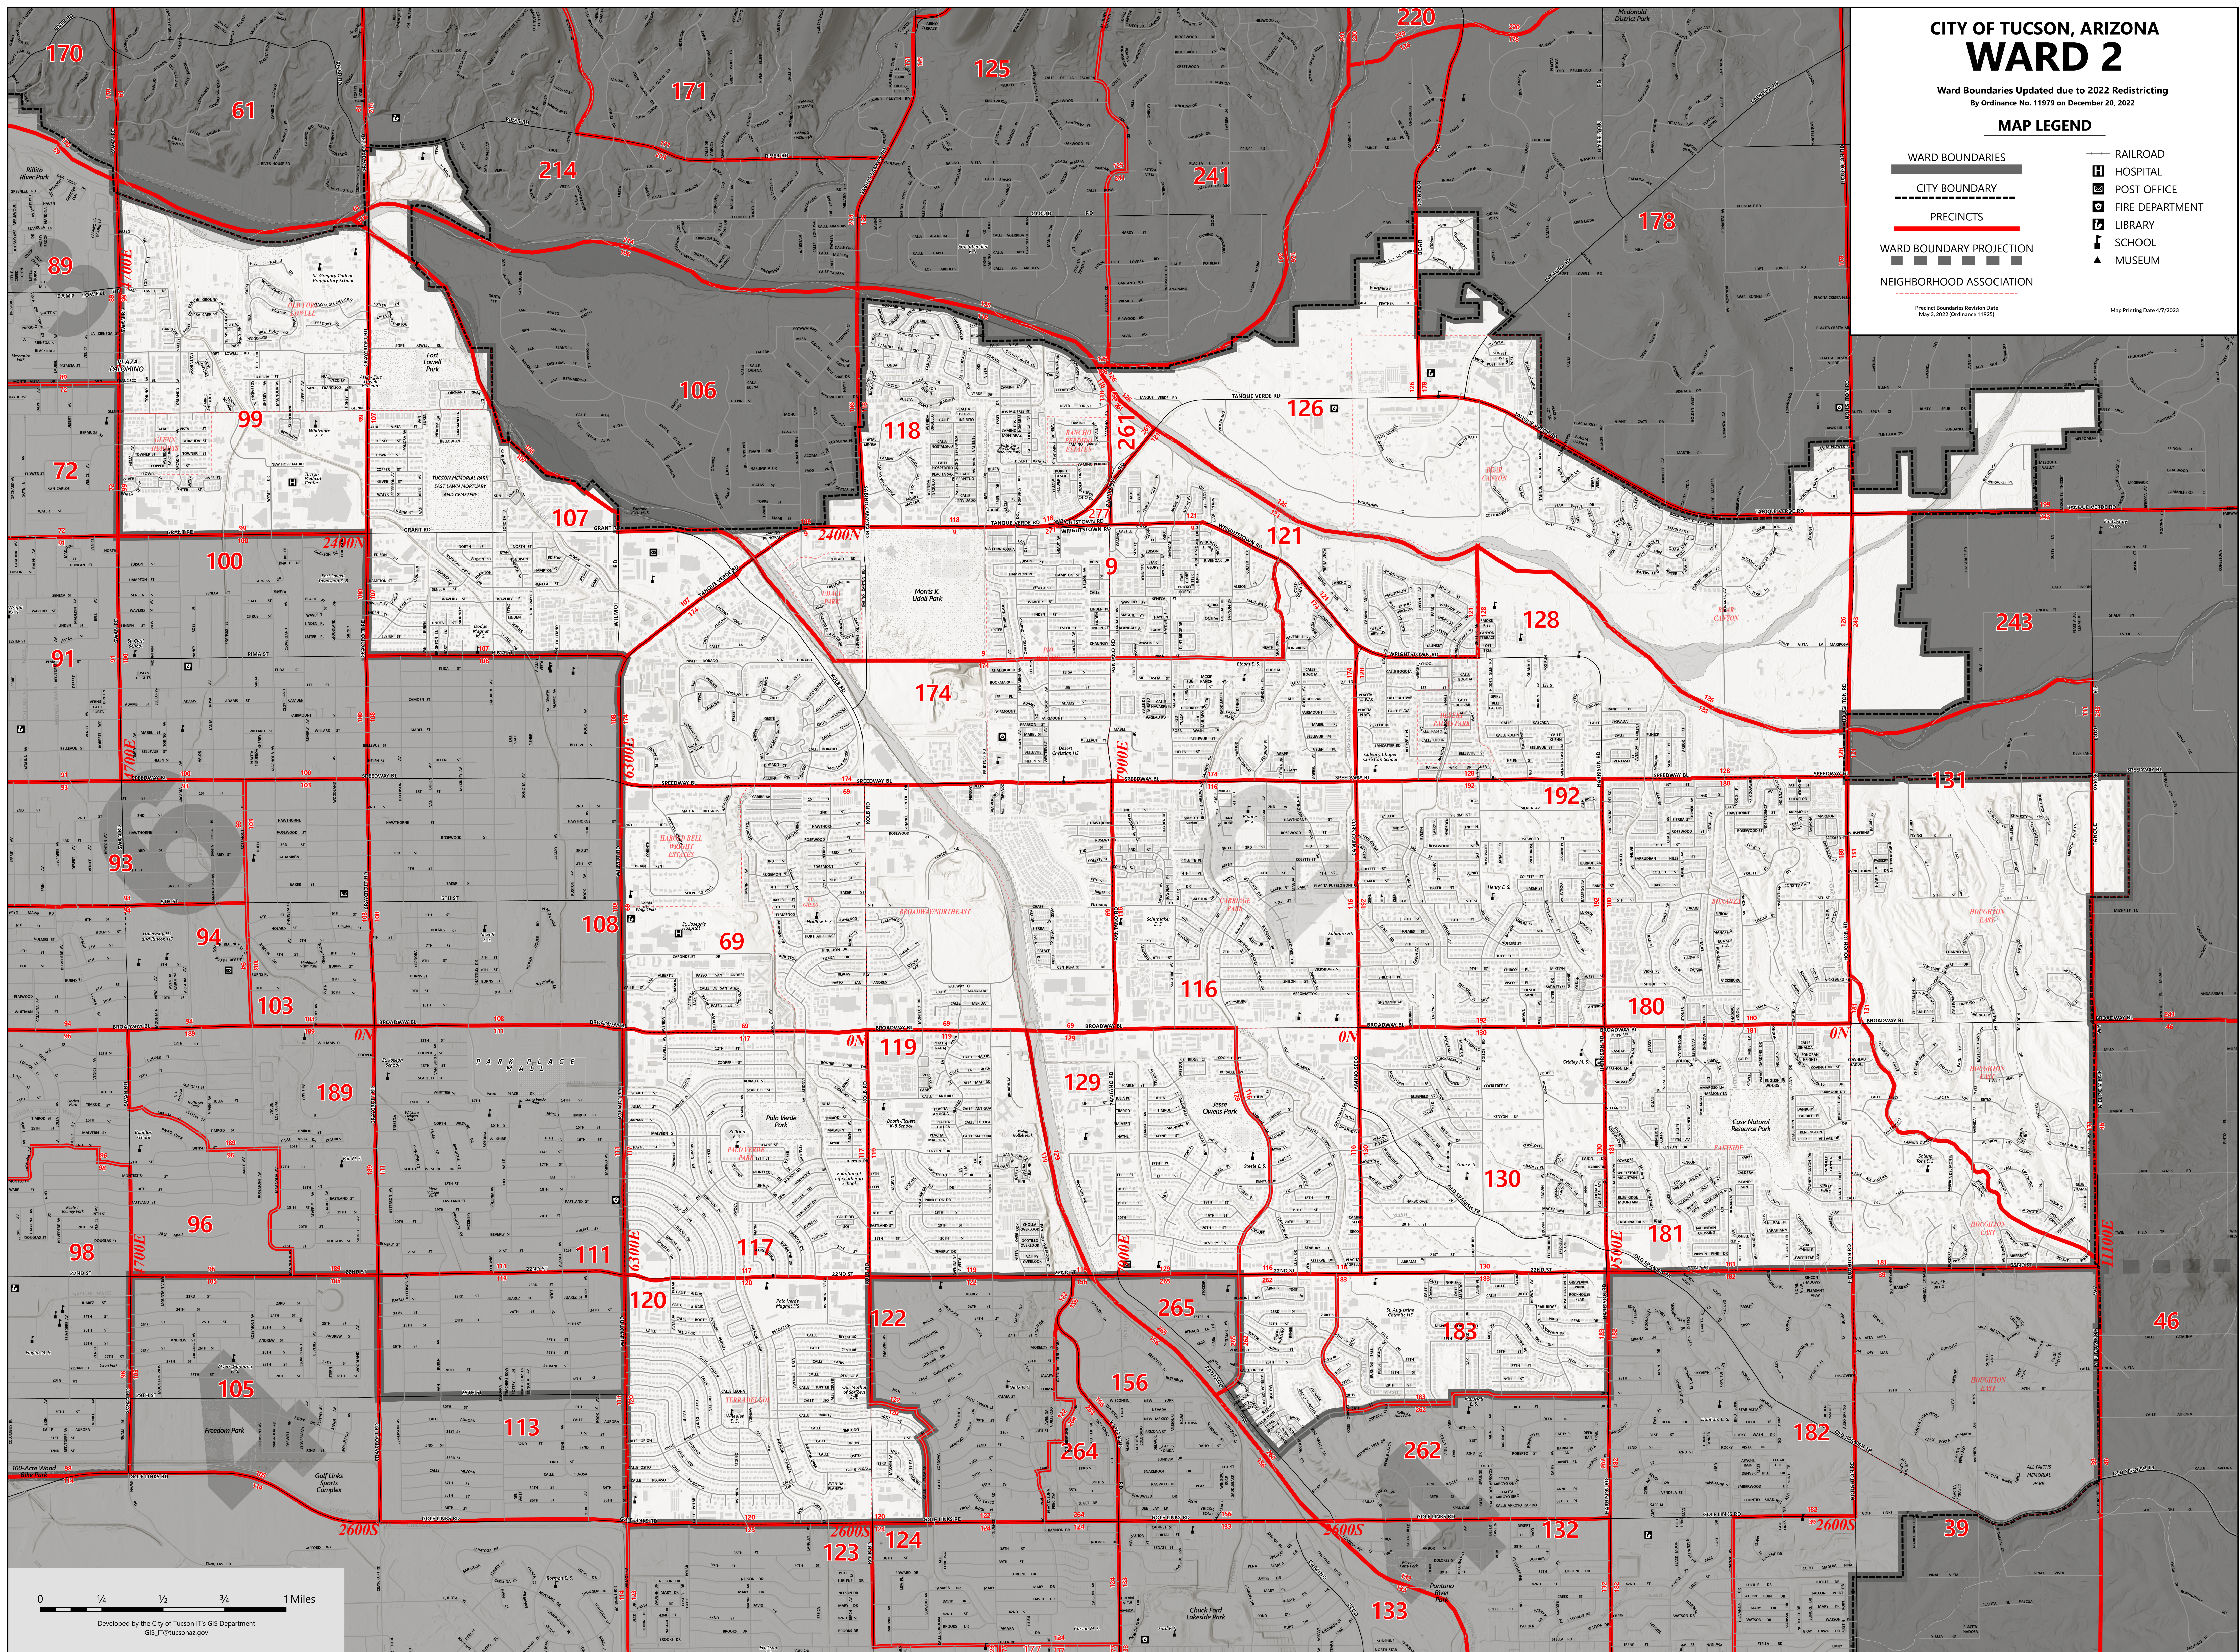

CITY OF TUCSON, ARIZONA
WARD 2

Ward Boundaries Updated due to 2022 Redistricting
By Ordinance No. 11979 on December 20, 2022

MAP LEGEND

- WARD BOUNDARIES
- CITY BOUNDARY
- PRECINCTS
- WARD BOUNDARY PROJECTION
- NEIGHBORHOOD ASSOCIATION
- RAILROAD
- HOSPITAL
- POST OFFICE
- FIRE DEPARTMENT
- LIBRARY
- SCHOOL
- MUSEUM

Map Printing Date 4/7/2023

0 1/4 1/2 3/4 1 Miles

Developed by the City of Tucson IT's GIS Department
GIS.IT@tucson.gov