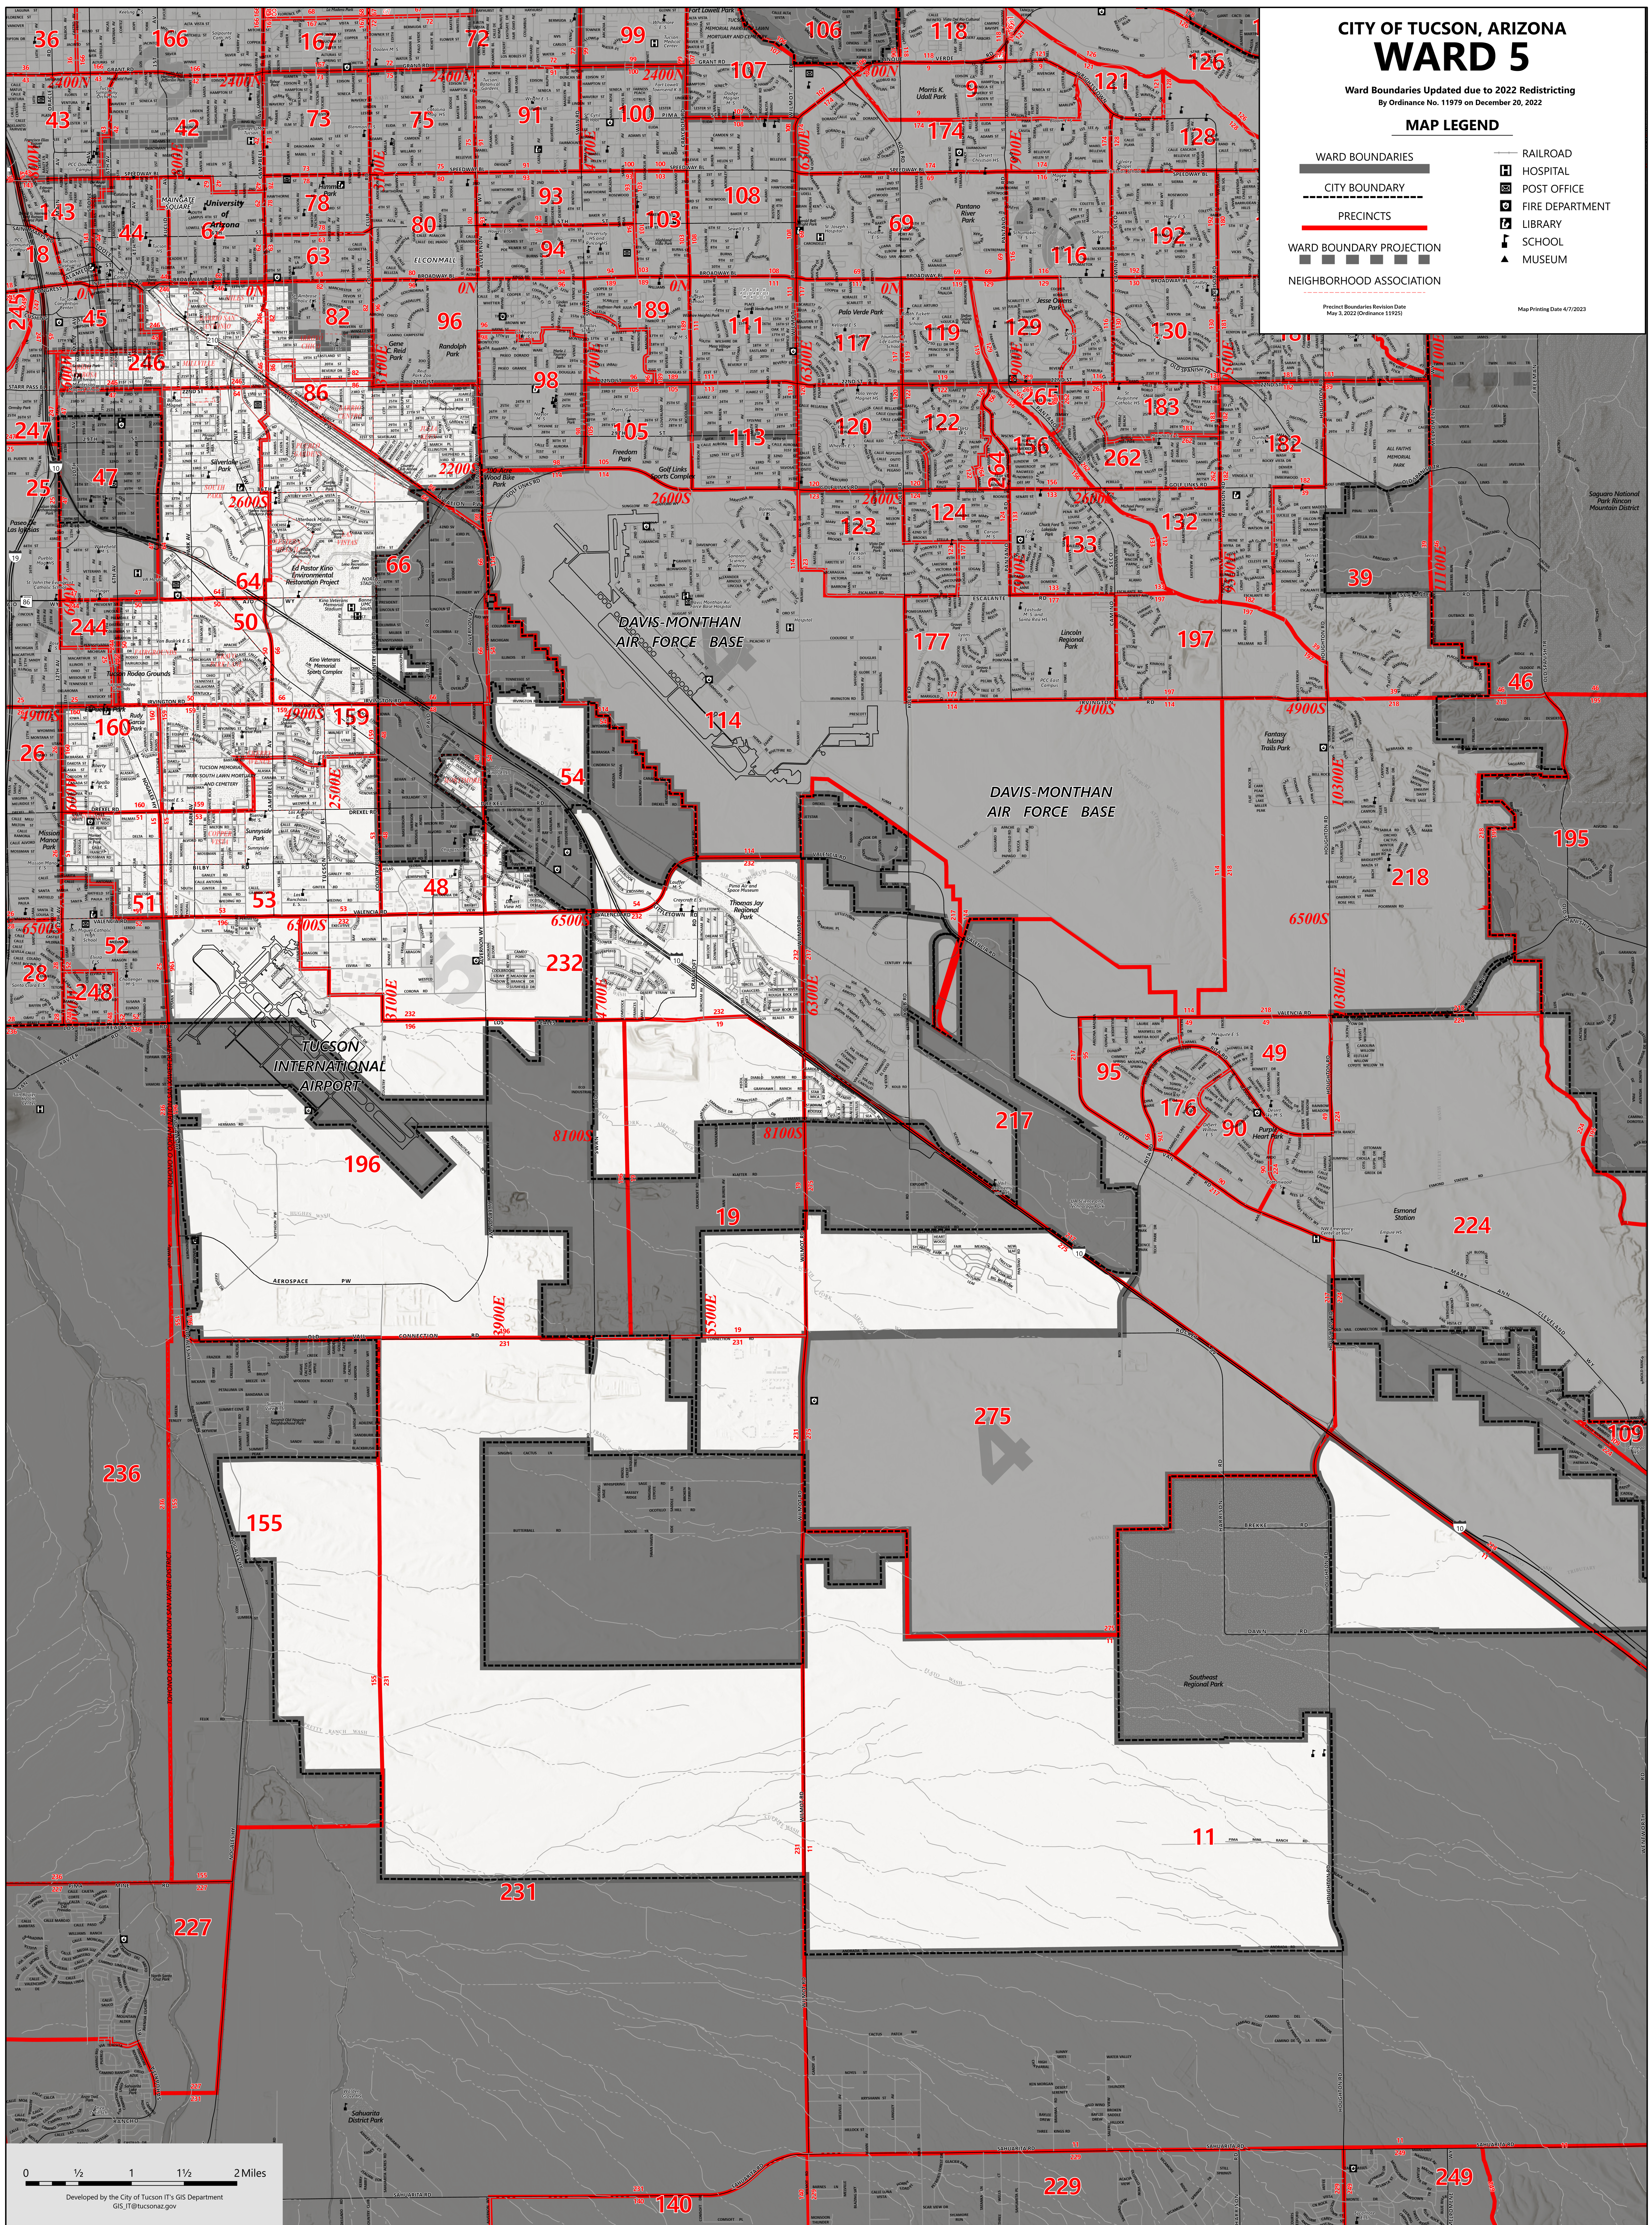

CITY OF TUCSON, ARIZONA WARD 5

Ward Boundaries Updated due to 2022 Redistricting
By Ordinance No. 11979 on December 20, 2022

MAP LEGEND

- WARD BOUNDARIES
- CITY BOUNDARY
- PRECINCTS
- WARD BOUNDARY PROJECTION
- NEIGHBORHOOD ASSOCIATION
- RAILROAD
- HOSPITAL
- POST OFFICE
- FIRE DEPARTMENT
- LIBRARY
- SCHOOL
- MUSEUM

Map Printing Date 4/7/2023

Developed by the City of Tucson IT's GIS Department
GIS.IT@tucson.gov