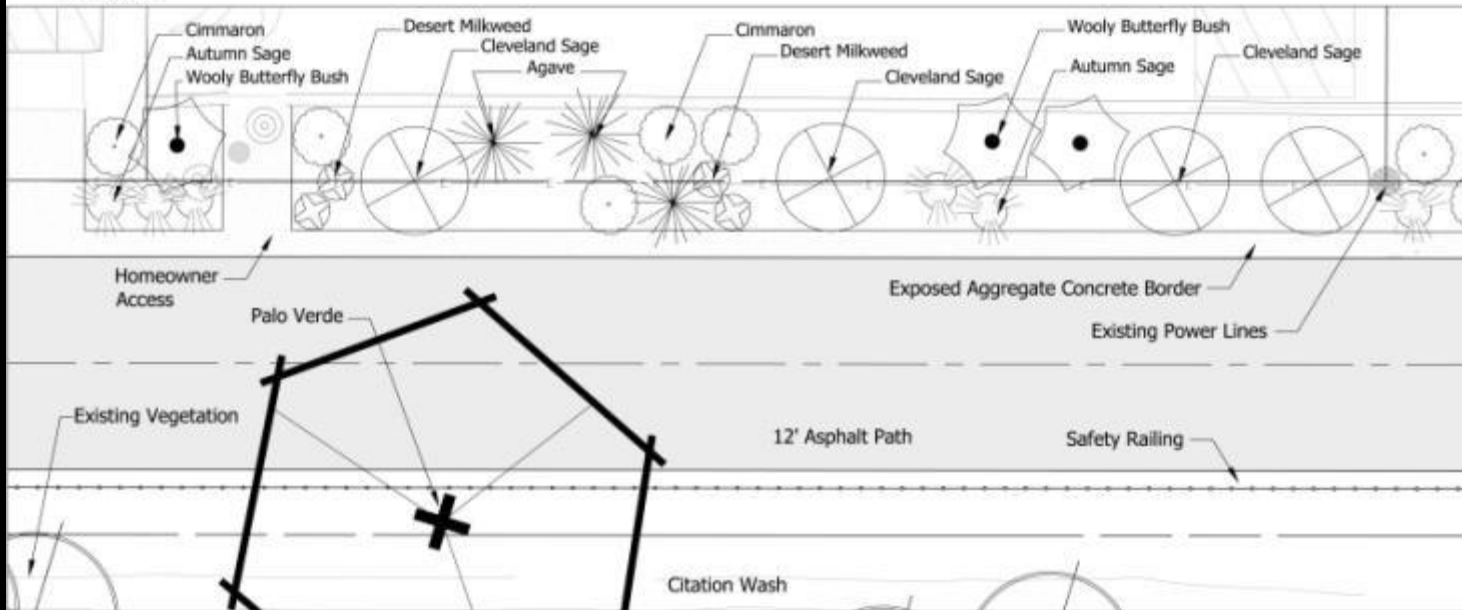

# ARROYO CHICO URBAN GREENWAY

ARROYO CHICO URBAN GREENWAY - TUCSON BLVD. TO TREAT AVE.

410 S. Stratford - Thomas

Elevation

Planting Plan