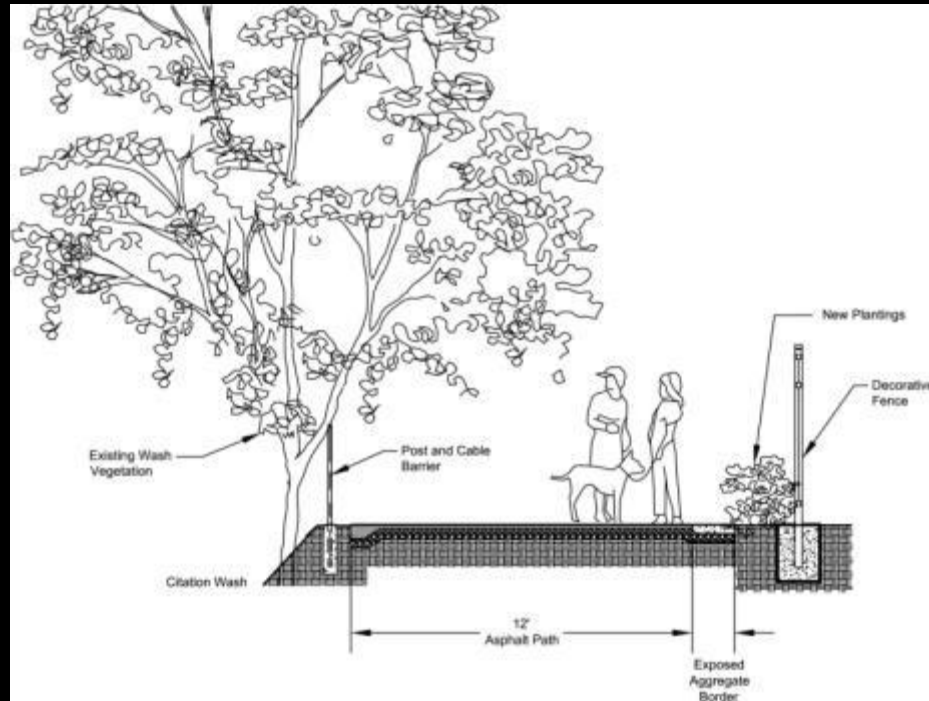

ARROYO CHICO URBAN GREENWAY