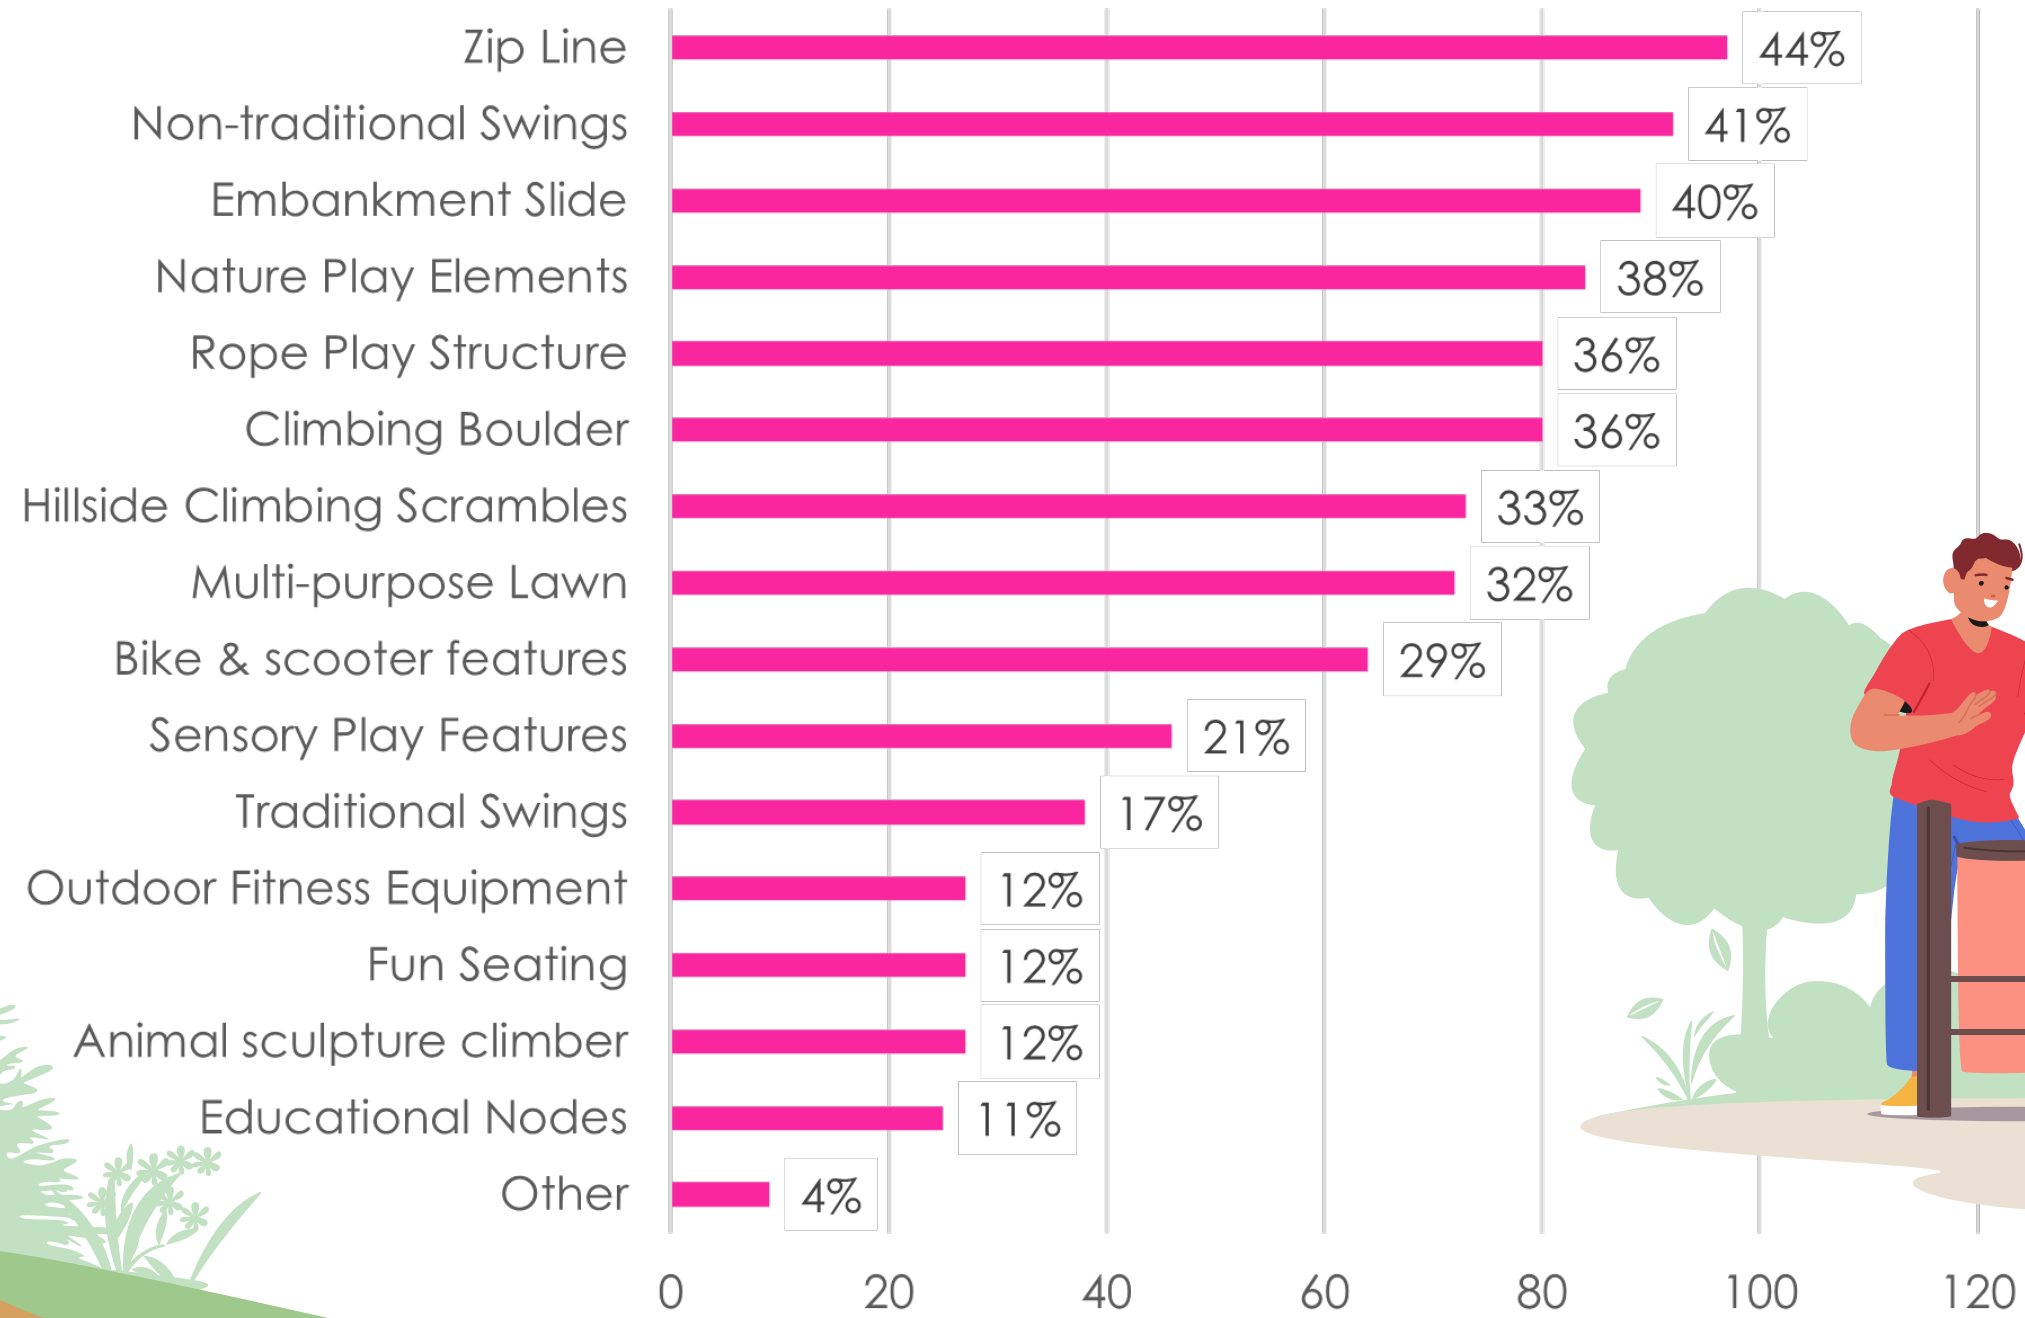

Space Rodeo

Solar System

- Colorful abstract play features
- Sensory Garden
- Perimeter walking loop
- Play is in one concentrated area

WHICH PLAYGROUND CONCEPT IS THE MOST POPULAR?

Which Playground Concept Do You Like the Most?

What factors influenced your choice for your favorite playground concept? (Select all that apply)

Other influential factors that were identified included: ample shade, use of natural materials, and aesthetics

WHICH PLAYGROUND FEATURES ARE THE MOST POPULAR?

Which of the following play features would be most important to you and your household? (Select up to five)

WHICH DESERT WILD FEATURES ARE MOST POPULAR?

#1 Saguaro Tower