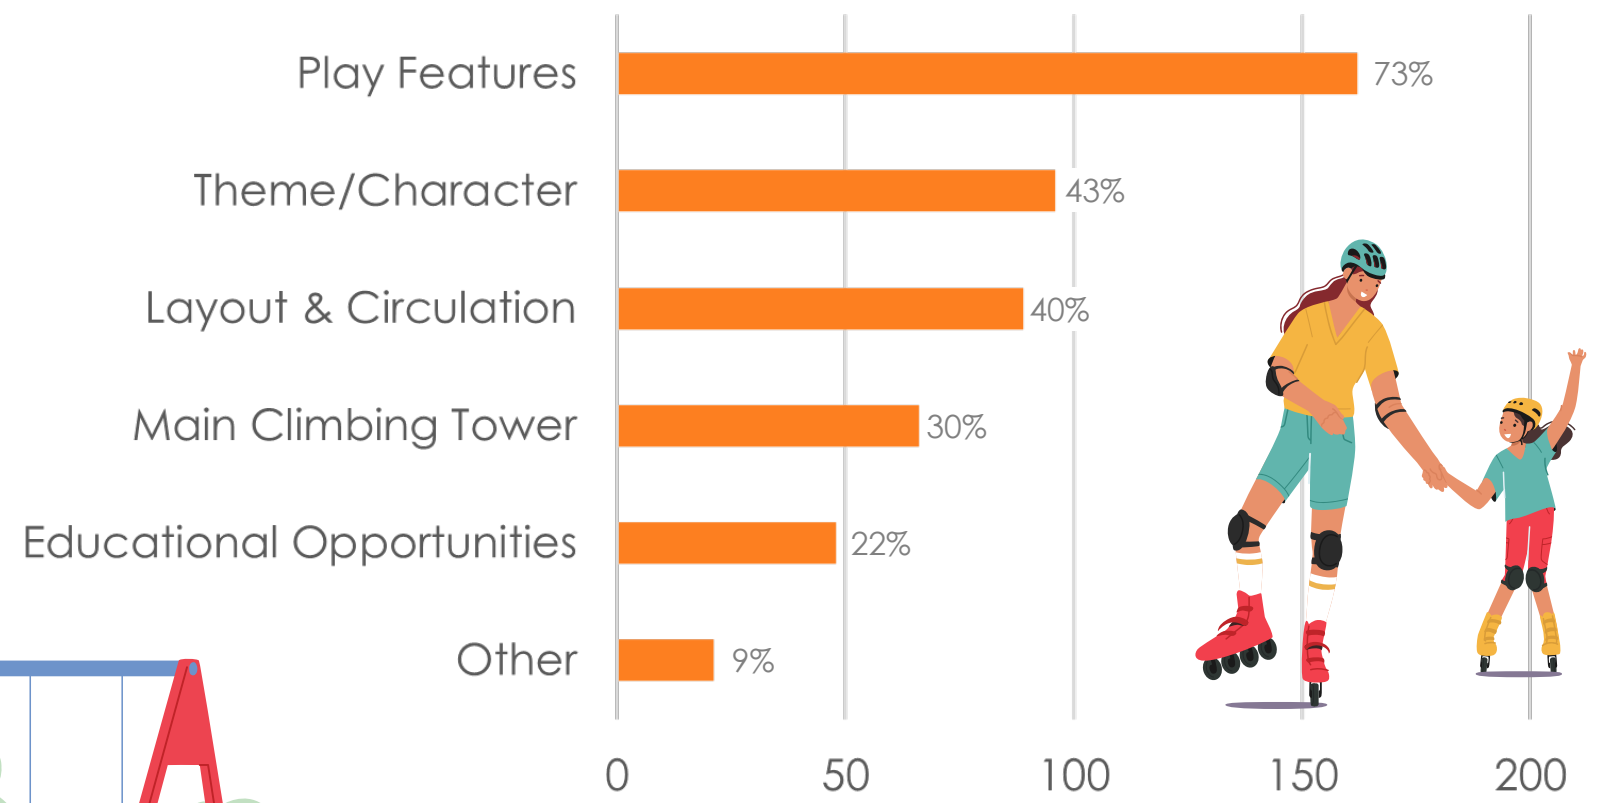

What factors influenced your choice for your favorite playground concept? (Select all that apply)

Other influential factors that were identified included: ample shade, use of natural materials, and aesthetics