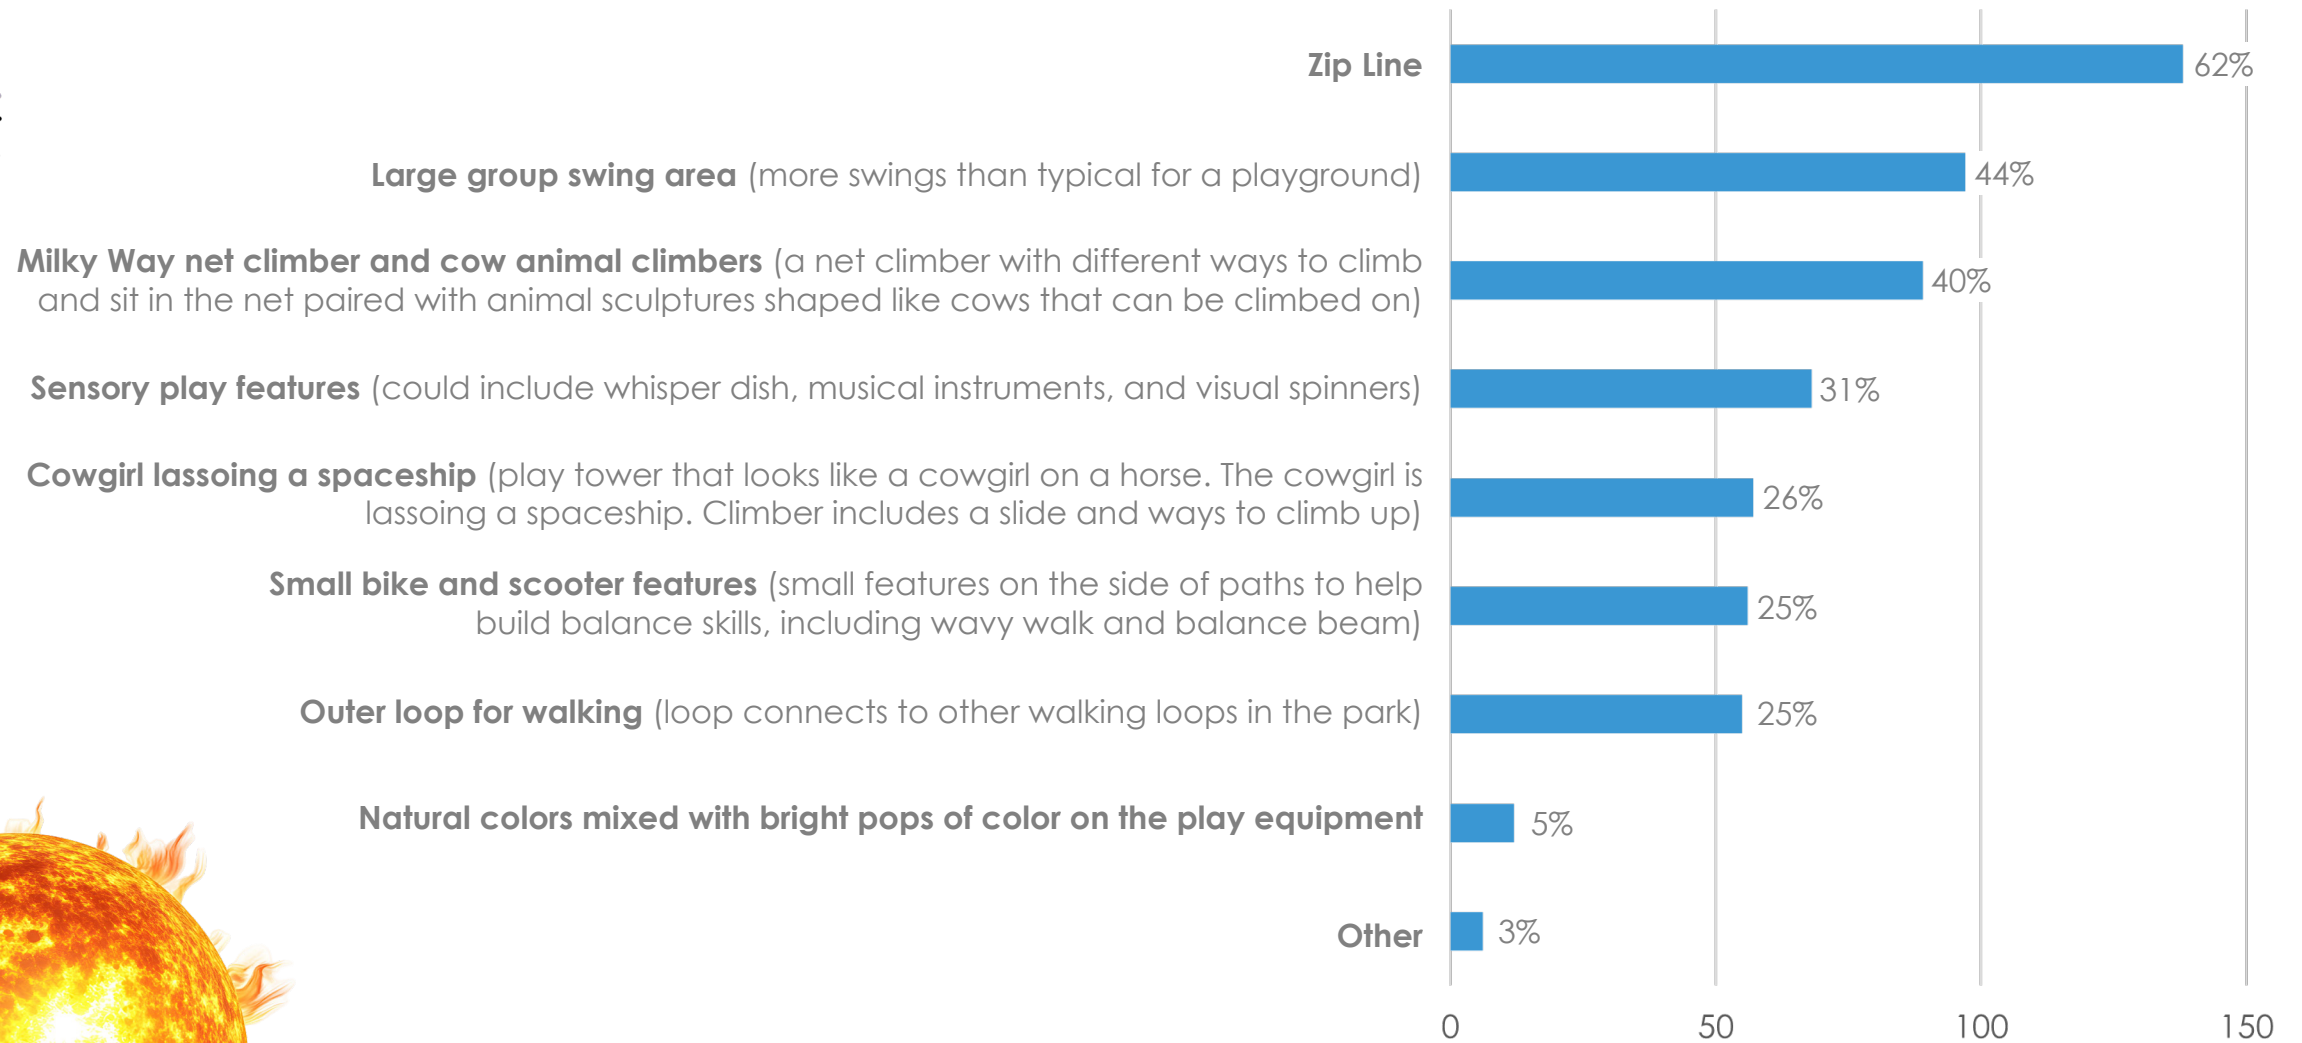

Bright colors for the play equipment and shade sails

Other 2%

WHICH SPACE RODEO FEATURES ARE MOST POPULAR?

What are your favorite elements of the Space Rodeo concept? (select up to three)

WHAT ELSE DO PEOPLE WANT TO SEE AT THE NEW UDALL PARK PLAYGROUND?