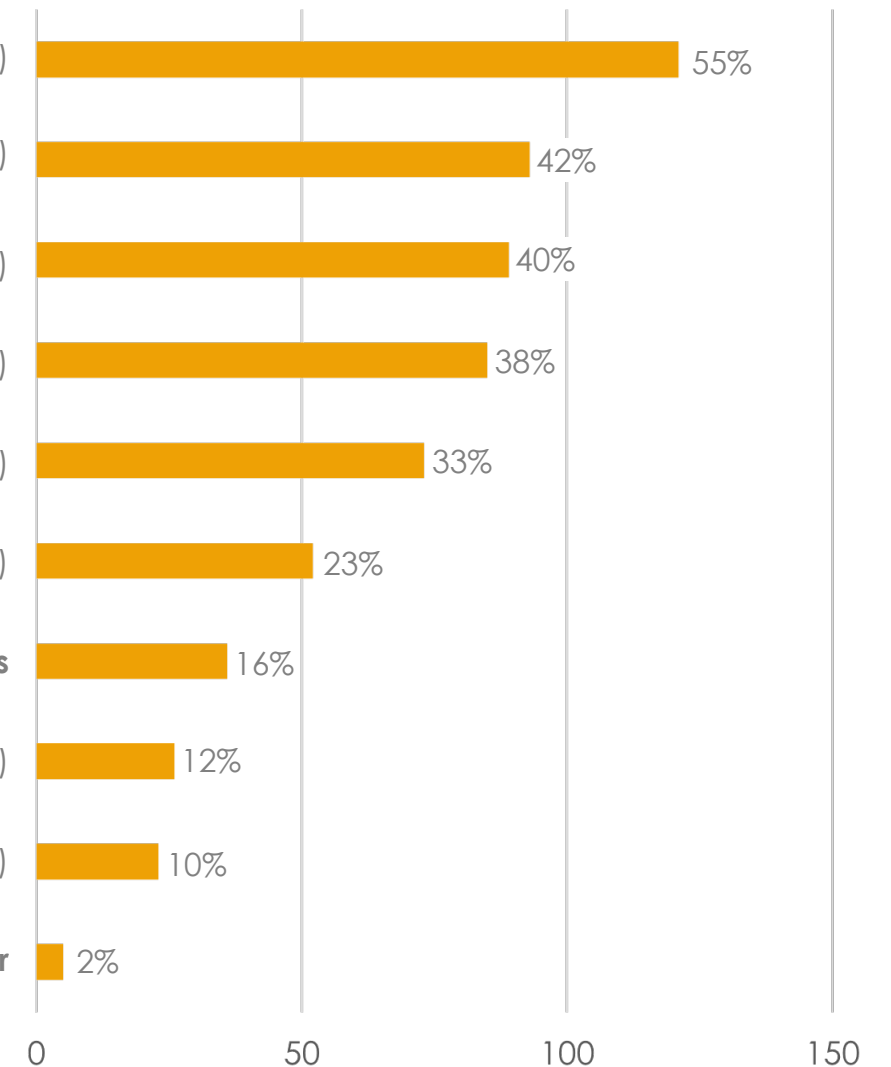

#2 Nature Play Elements

#3 Cactus Forest

What are your favorite elements of the Desert Wild concept? (select up to three)

Saguaro Tower (play tower that looks like an extremely large saguaro cactus including a slide and ways to climb up)

Nature play elements (including logs and boulders that can be used in different ways for activities like balancing and climbing, for example)

Cactus Forest (wood posts for climbing, balancing, and maze-like play)

Rattlesnake Friends (two slides that are side-by-side and shaped to look like two snakes)

Bridge over "caverns" (bridge or balance beam connecting two mounds along a nature trail)

Javelina Rocks (rocks stacked on a small hill to scramble and climb up)

Natural colors for the play equipment and shade sails

Mother Tortoise (landform shaped to look like a large tortoise with baby tortoises)

Ringtail Rock (animal sculpture shaped like a Ringtail that can be climbed on)

Other 2%