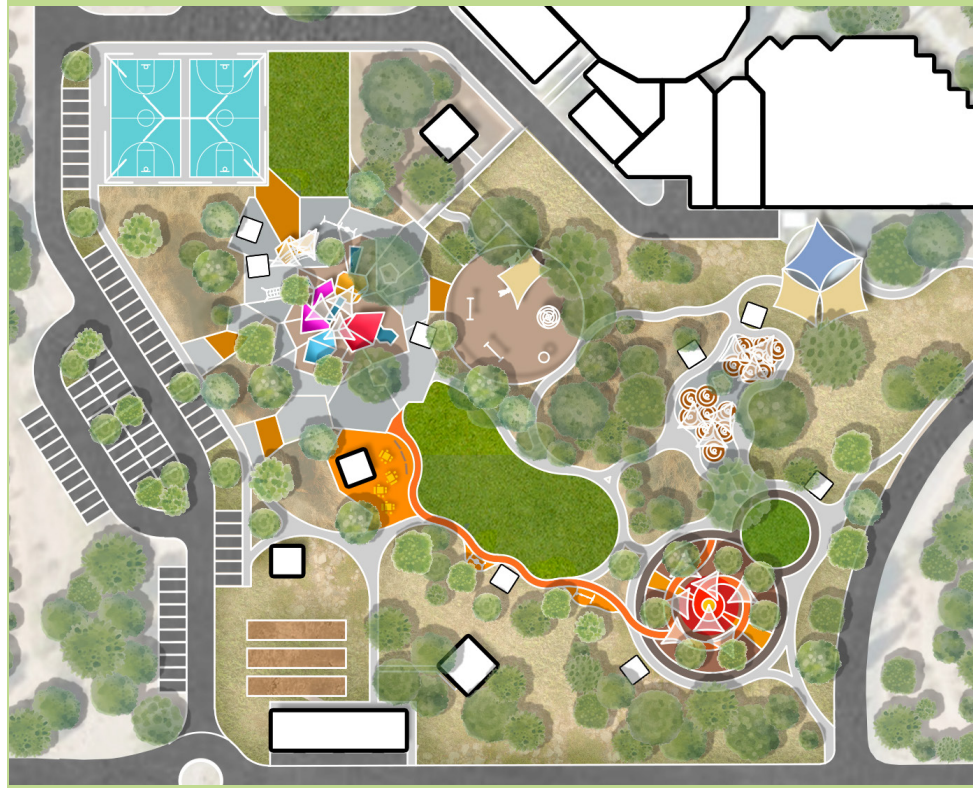

Desert Wild

Sonoran Desert

- Nature play
- Walking path and desert landscape integrated with play nodes
- Many smaller dispersed play nodes

Earth Explorers

Mountains & Geology

- Colorful abstract play features
- Large mound "volcano"
- Central lawn
- Two large play areas

Space Rodeo

Solar System

- Colorful abstract play features
- Sensory Garden
- Perimeter walking loop
- Play is in one concentrated area

WHICH PLAYGROUND CONCEPT IS THE MOST POPULAR?

Which Playground Concept Do You Like the Most?

Rattlesnake Friends (two slides that are side-by-side and shaped to look like two snakes)

Bridge over "caverns" (bridge or balance beam connecting two mounds along a nature trail)

Javelina Rocks (rocks stacked on a small hill to scramble and climb up)