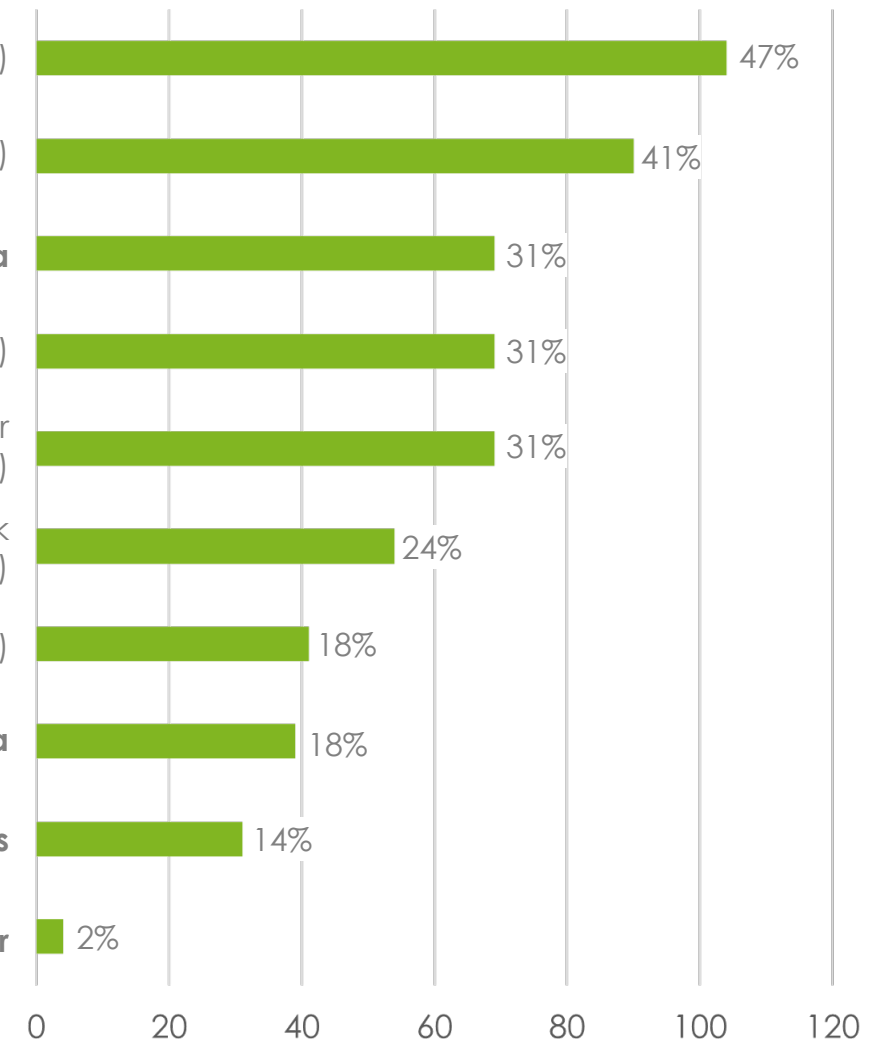

#2 Mineral & Gemstone Tower

#3 Multi-purpose lawn

What are your favorite elements of the Earth Explorers concept? (select up to three)

Volcano Mountain (a large hill that has different ways to get to the top of the volcano including a path and boulder scramble)

Mineral and gemstone tower (play tower that looks like an extremely large gemstone including a slide and ways to climb up)

Multi-purpose lawn area

Embankment slides (slides that are along the side of the volcano mound)

Climbing boulder (a stand-alone element that looks like a natural boulder that has beginner and advanced routes to get to the top by rock climbing/bouldering movement)

Stalagmite forest (a maze-like play area with sculptural elements that look like stalagmites that can be used for climbing)

Lava fitness trail (a trail with outdoor fitness equipment along it)

Large picnic/gathering plaza

Bright colors for the play equipment and shade sails

Other 2%