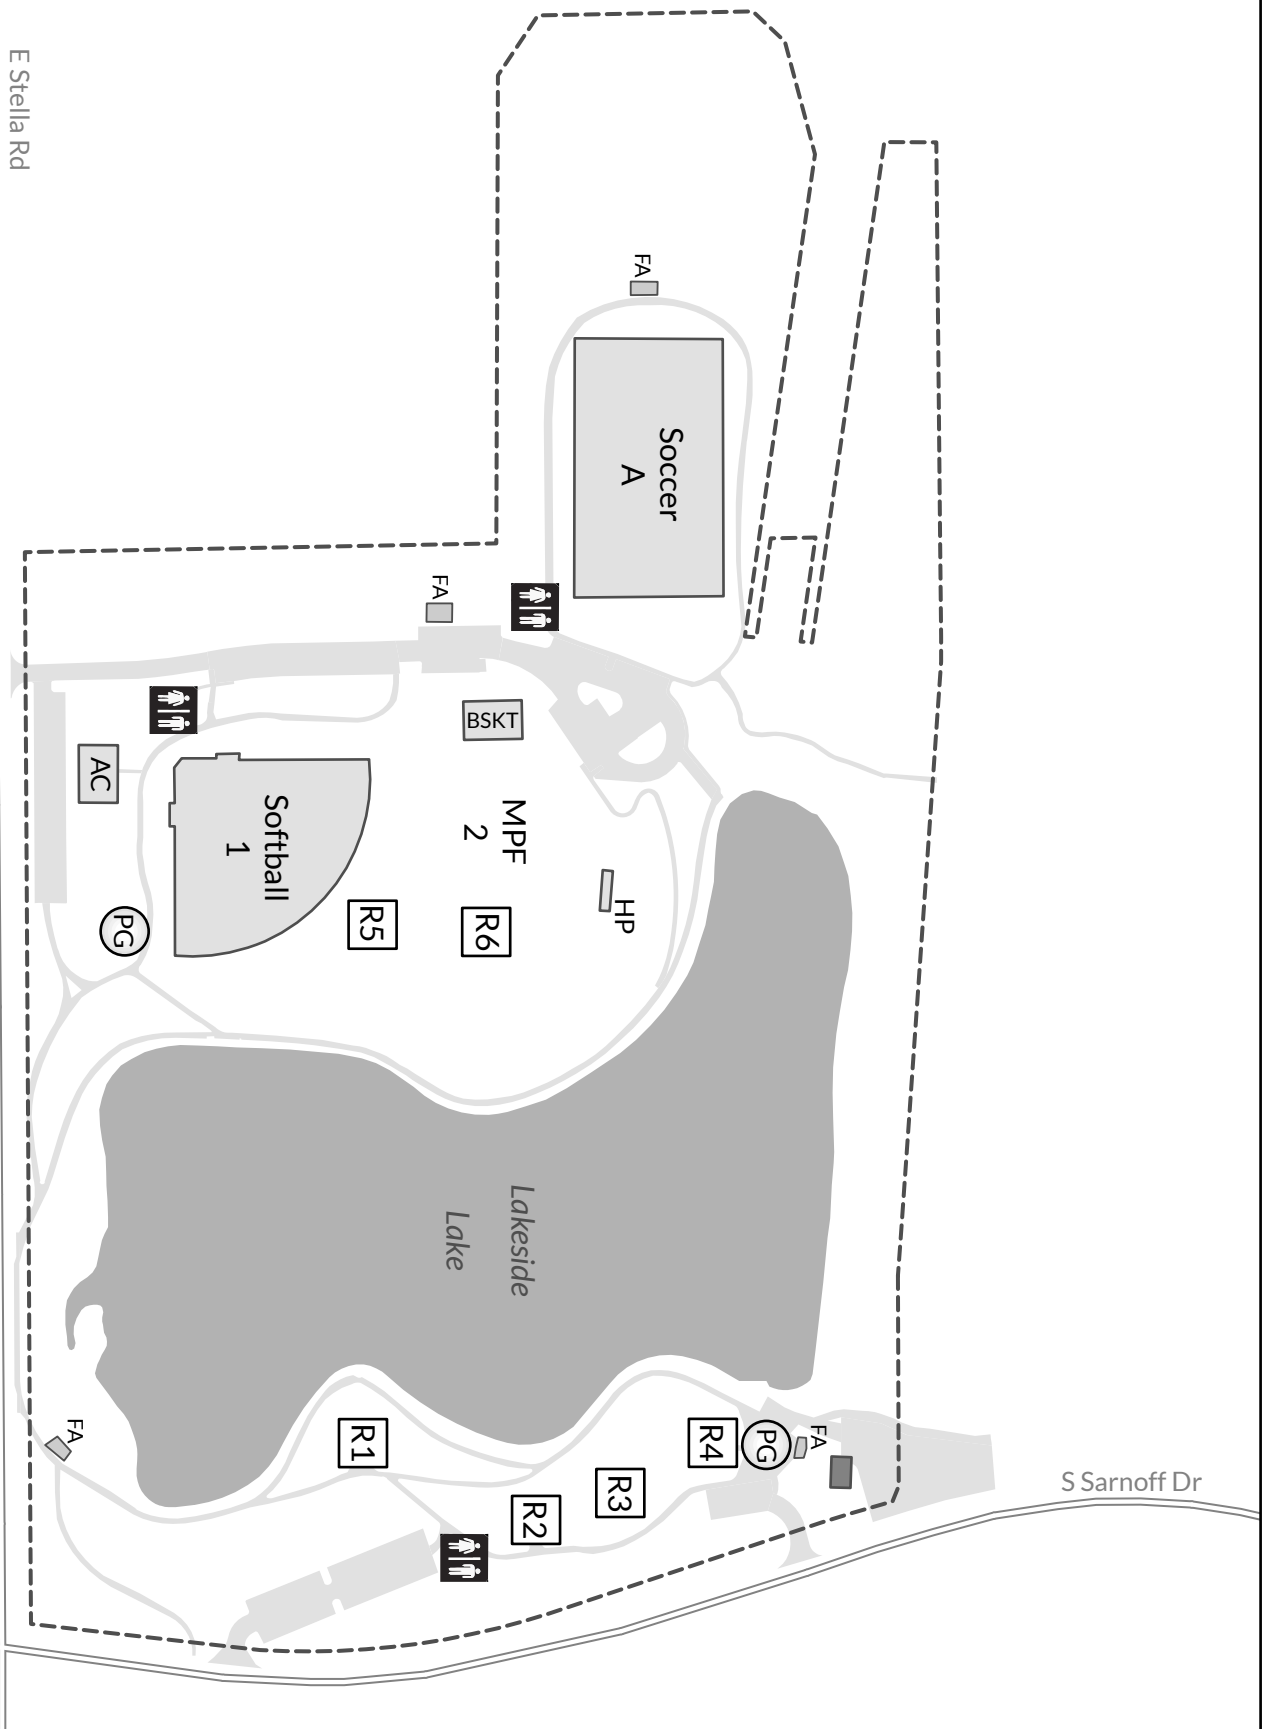

Chuck Ford Lakeside Park

8201 E. Stella Rd., Tucson AZ 85730

Metro Park • 49.8 acres • Ward 4

Park Hours: 6 a.m.-10:30 p.m.

- = Playground
- = Ramada
- = Restrooms

- AC = Activity Court
- BSKT = Basketball Court
- FA = Fitness Area
- HP = Horseshoe Pit

Chuck Ford Lakeside Park

8201 E. Stella Rd., Tucson AZ 85730

Metro Park • 49.8 acres • Ward 4

Park Hours: 6 a.m.-10:30 p.m.

RAMADAS

- Ramadas without reservations are available on a first-come, first-served (FCFS) basis.
- Reservations are for ramada use only.
- Reservations are for the full day (8 a.m.-7 p.m.).
- Electric power is not guaranteed.
- Open-pit fires and gas or propane grills are prohibited.
- Reserve your ramada on EZEereg.com, by calling (520) 791-4873, option 3, or in person at 900 S. Randolph Way.

	Reservable?	Size
Ramada 1	Yes	Medium
Ramada 2	Yes	Medium
Ramada 3	Yes	Medium
Ramada 4	Yes	Medium
Ramada 5	Yes	Large
Ramada 6	Yes	Large

ATHLETIC SPACES

- Sports fields (e.g. baseball, softball, soccer, multi-purpose, etc.) are reservable.
- All other sports courts and facilities (e.g. racquetball, basketball, horseshoes, etc.) are available on a first-come, first-served (FCFS) basis.
- Contact the Sports Unit to reserve a sports field by calling (520) 791-4870 or emailing SportsUnit@tucsonaz.gov.

	Reservable?	Lights?
Activity Court 1	FCFS	No
Basketball Court 1	Yes	Yes
Horseshoe Pit 1	FCFS	No
Multi-Purpose Field 2	Yes	No
Soccer A	Yes	Yes
Softball 1	Yes	Yes