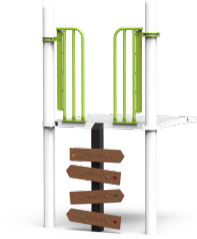

KB TRAIL
CLIMBER 56"

Adventurers can hike their way from one activity to the next using this climber. Realistic faux wood helps to create the look of a real trail marker, which encourages kids to imagine all kinds of play scenarios. This collection creates a play space fuses modern construction and natural aesthetic to inspire exploration and discovery in any community.