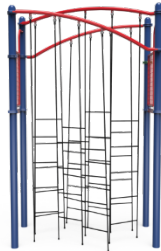

KB CRAZY CURTAIN CLIMB

Crazy Curtain presents a unique, unstructured play opportunity for your playground. Kids can zig and zag through the net in a variety of play paths, experimenting with perceived risk. The curtains attach to 3 curved horizontals that link between a 6’ and an 8’ deck.