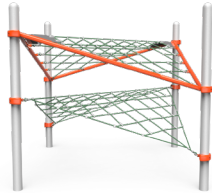

### TIANZI™ TWIN OVERLAY

Two nets offer a layered climbing experience with grid-patterned design and strategically placed openings to climb through. Complete with an Angled Flag, this component promises challenge and a sense of accomplishment to every daring climber.

### RAPPEL POLE

This simple pole adds new challenge to rope-based products as kids slide down or climb up. Built for compatibility with rope products such as Naica, kids are able use this classic component to strengthen their physical skills.

located at transfer-level height and is angled so all users can easily mount/dismount the climber. Climbing ropes are also located beneath the hill, allowing kids to climb and socialize at the ground level.

#### PLAYHILLS DUO HUB

This grid-patterned net with flextread inserts allows kids to climb and socialize on the top, while a climbing net between the two posts allows kids to climb and socialize at the ground level.