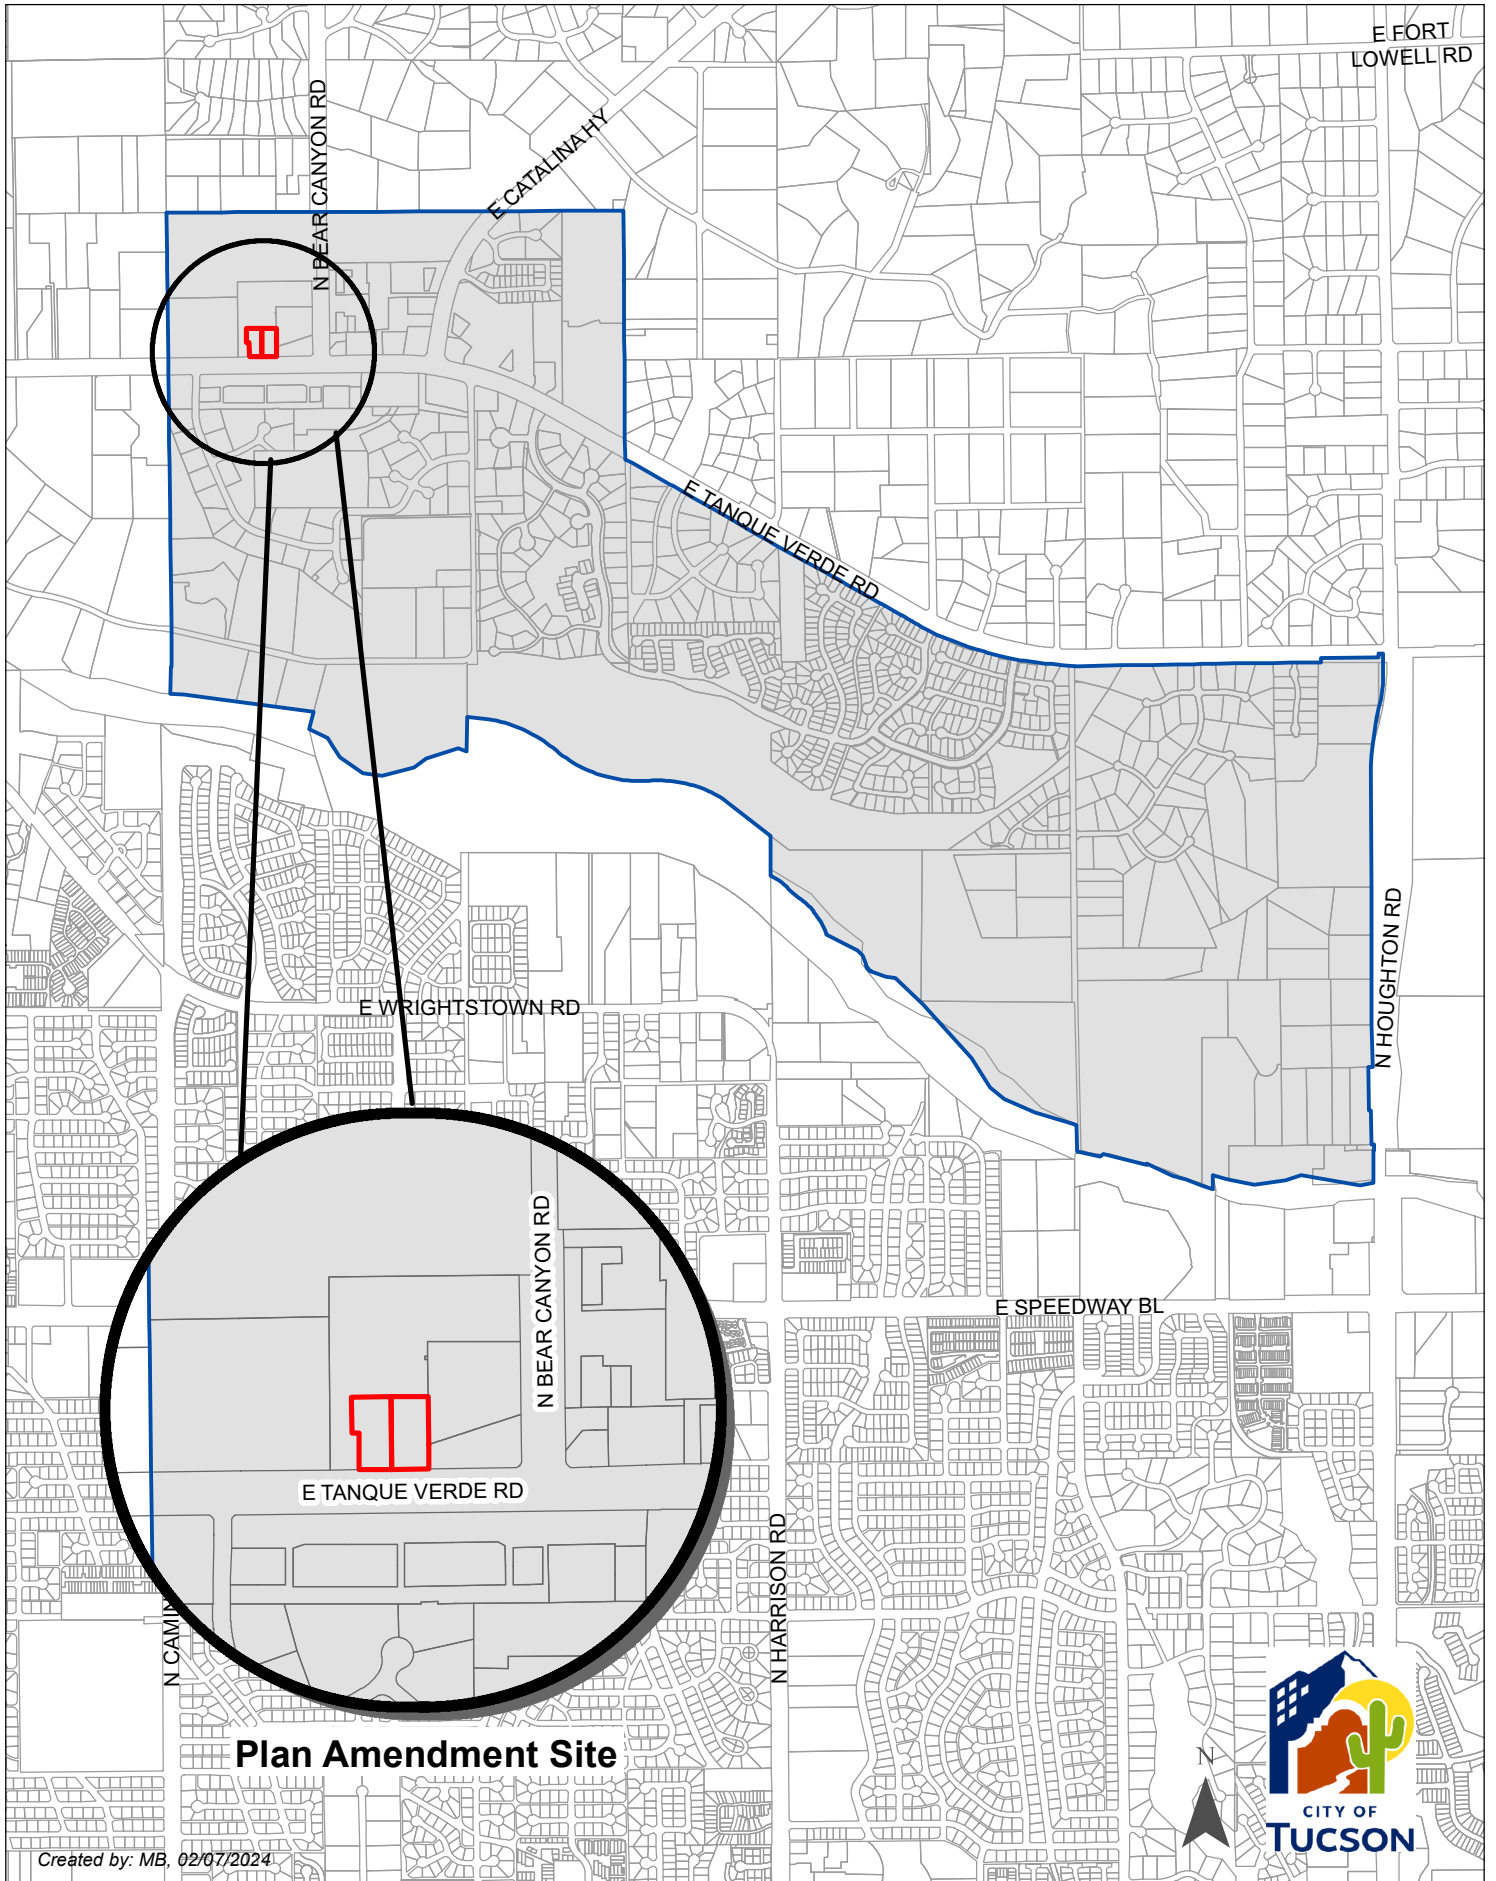

# TP-AMD-0124-00001 Bear Canyon Neighborhood Plan

**Plan Amendment Site**

# TP-AMD-0124-00001 Bear Canyon Neighborhood Plan

 Plan Amendment Site

Address:  
Base Maps: Twp.13S Range15E Sec. 34  
Ward: 2

  
0 100 200 Feet  
1 inch = 199.338289 feet