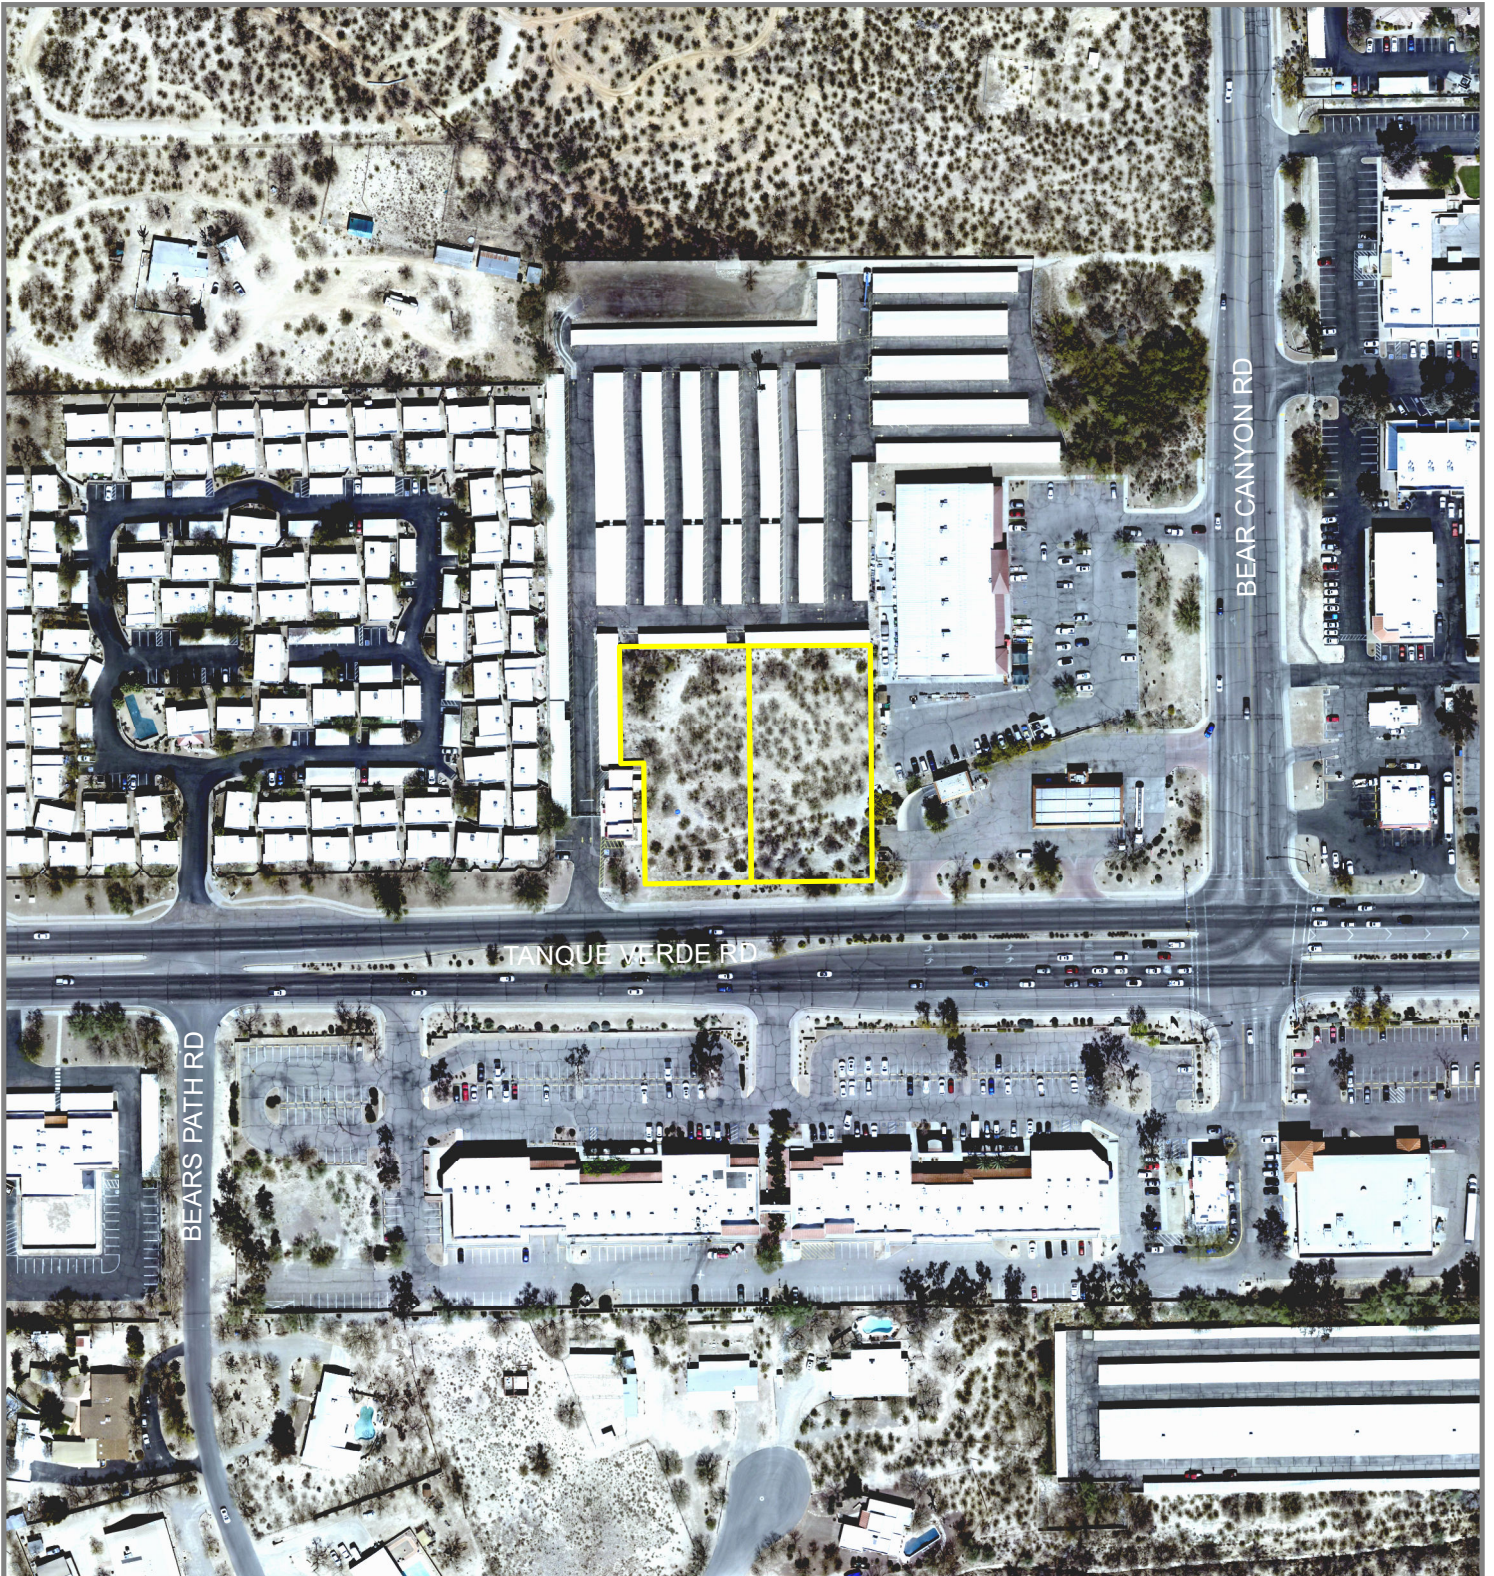

# TP-AMD-0124-00001 Bear Canyon Neighborhood Plan

**Plan Amendment Site**

# TP-AMD-0124-00001 Bear Canyon Neighborhood Plan

 Plan Amendment Site

Address:  
Base Maps: Twp.13S Range15E Sec. 34  
Ward: 2

  
0 100 200 Feet  
1 inch = 199.338289 feet