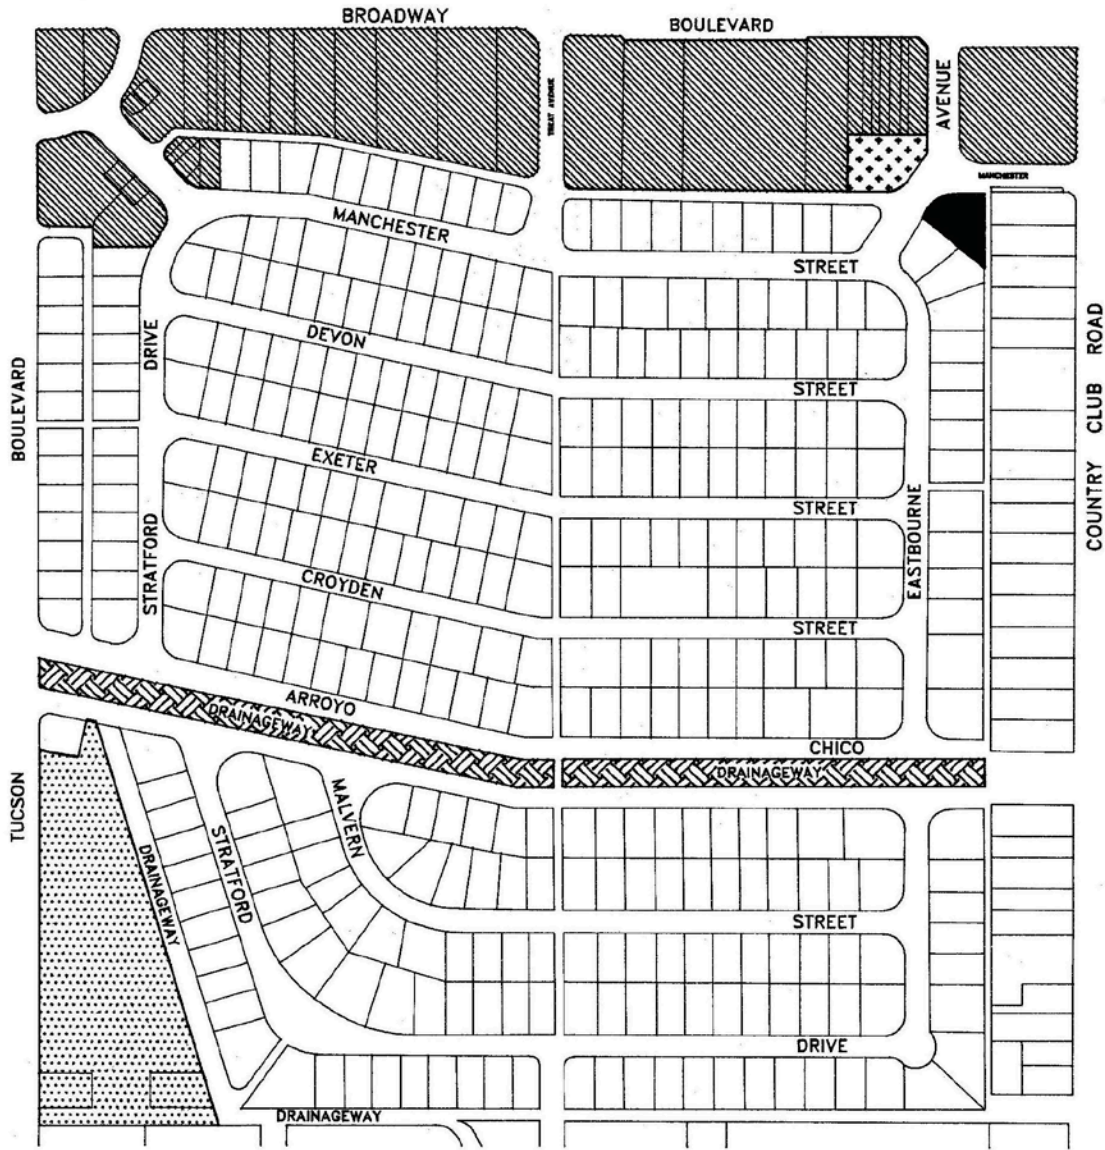

Broadmoor-Broadway Village Neighborhood Plan

**BROADMOOR-BROADWAY VILLAGE
NEIGHBORHOOD PLAN**

RECOMMENDED LAND USE MAP

Legend

-  Low Density Residential
-  Medium to High Density Residential
-  High Density Residential / Office / Commercial
-  Institutional
-  Drainage / Open Space
-  Parking*