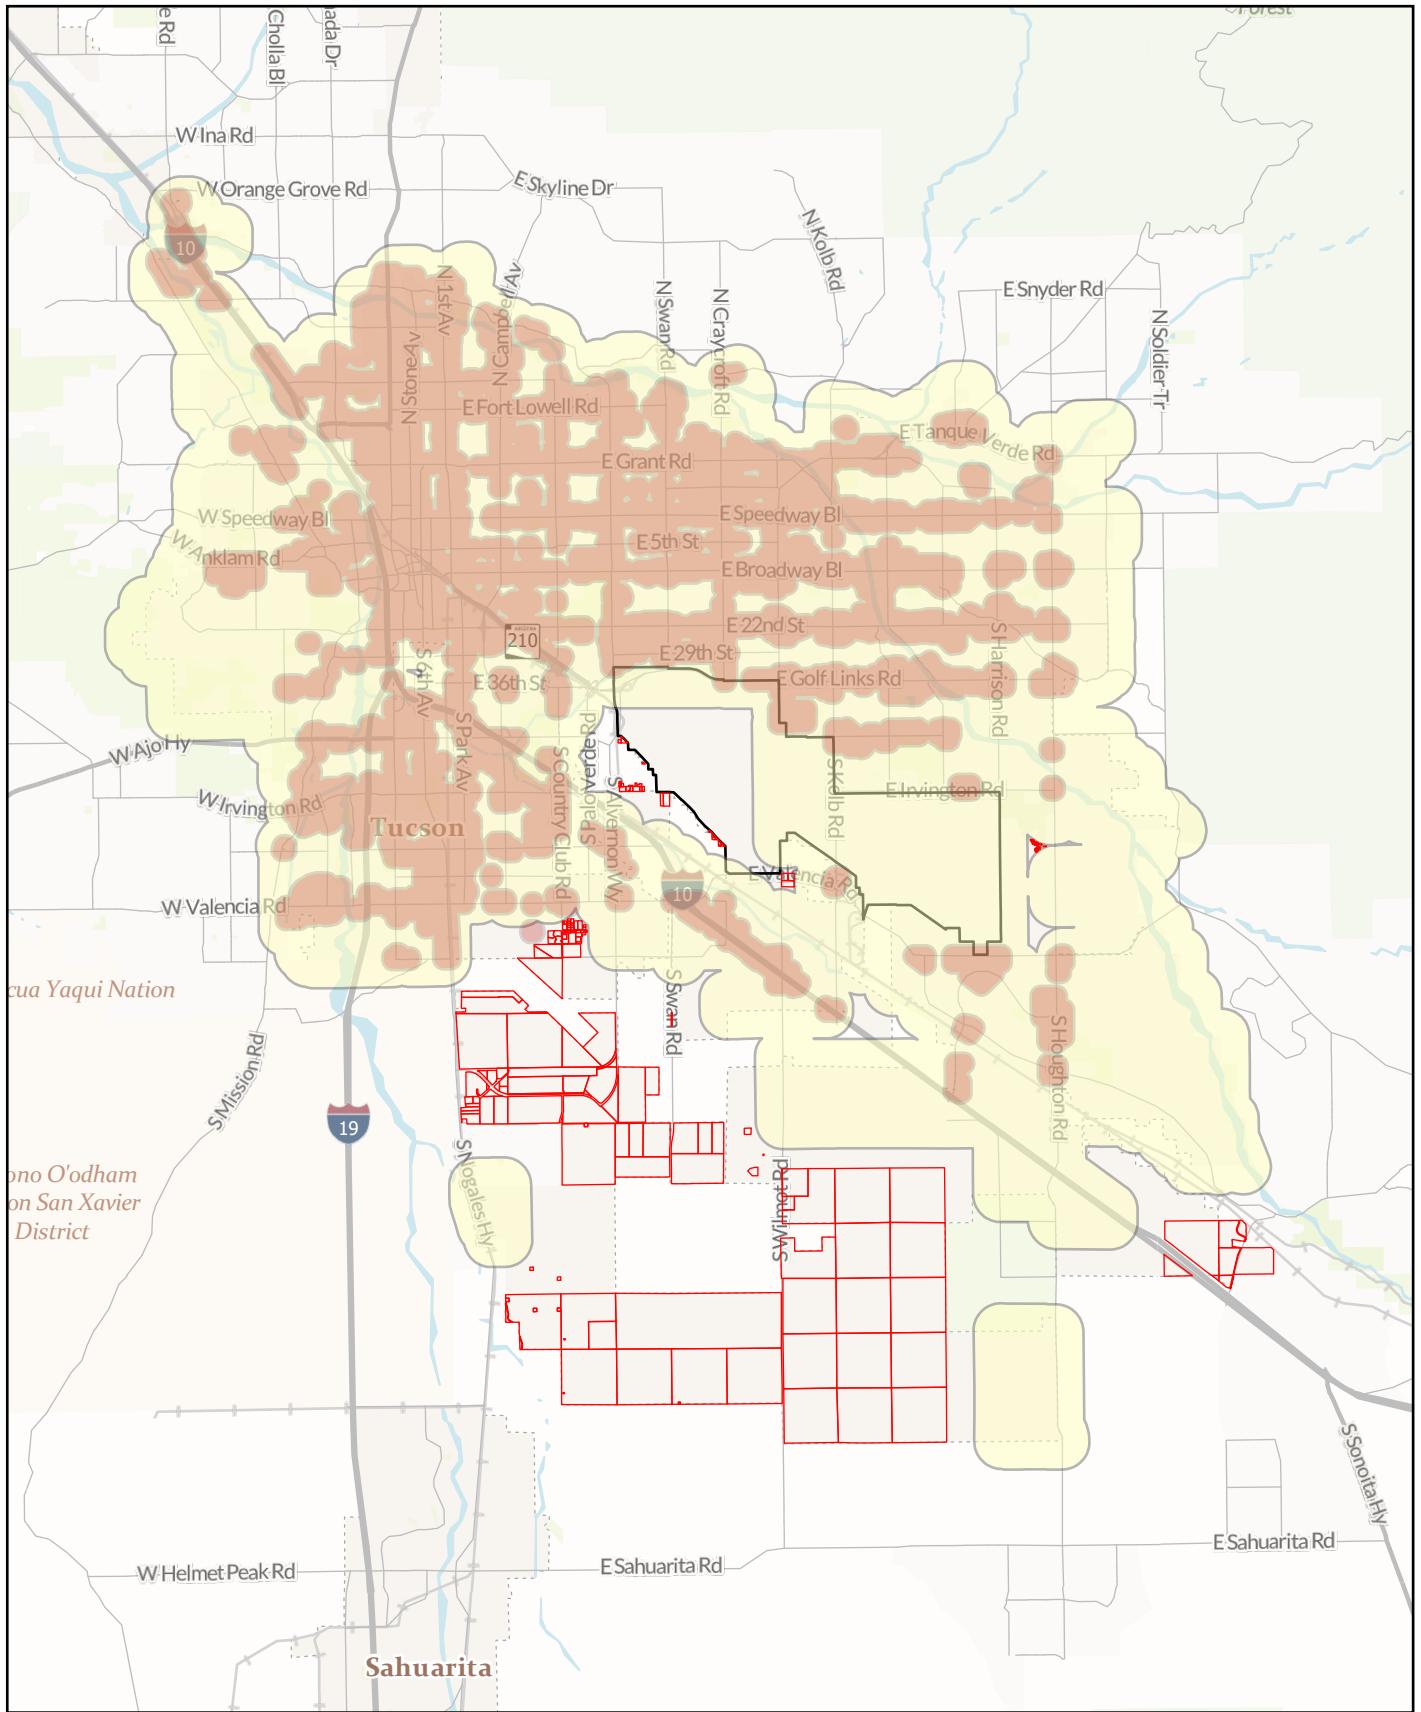

Parcels outside 2,640 feet of Residential Zoning and 1,000 ft of Commercial/Office Zoning

- Residential Zoning, (RX-1, RX-2, MH-1, MH-2, R-1, R-2, and R-3) - buffer 2,640 ft
- Commercial and Office Zoning - buffer 1,000 ft
- Davis Monthan Air Force Base
- Parcels outside of Residential, excluding RH, (2,640 ft buffer) and Commercial/Office (1,000 ft buffer) Zones