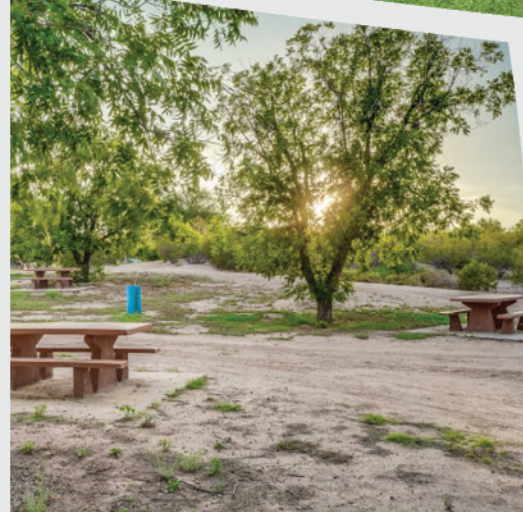

This color scheme was carefully selected with seamless integration into the historic Tucson landscape in mind. It offers just enough contrast and 'pops' of color to make it appealing to the user or observer, while still blending into the beautiful, subdued colors offered by the desert.

INSPIRATION IMAGES FROM FORT LOWELL PARK, TUCSON, AZ