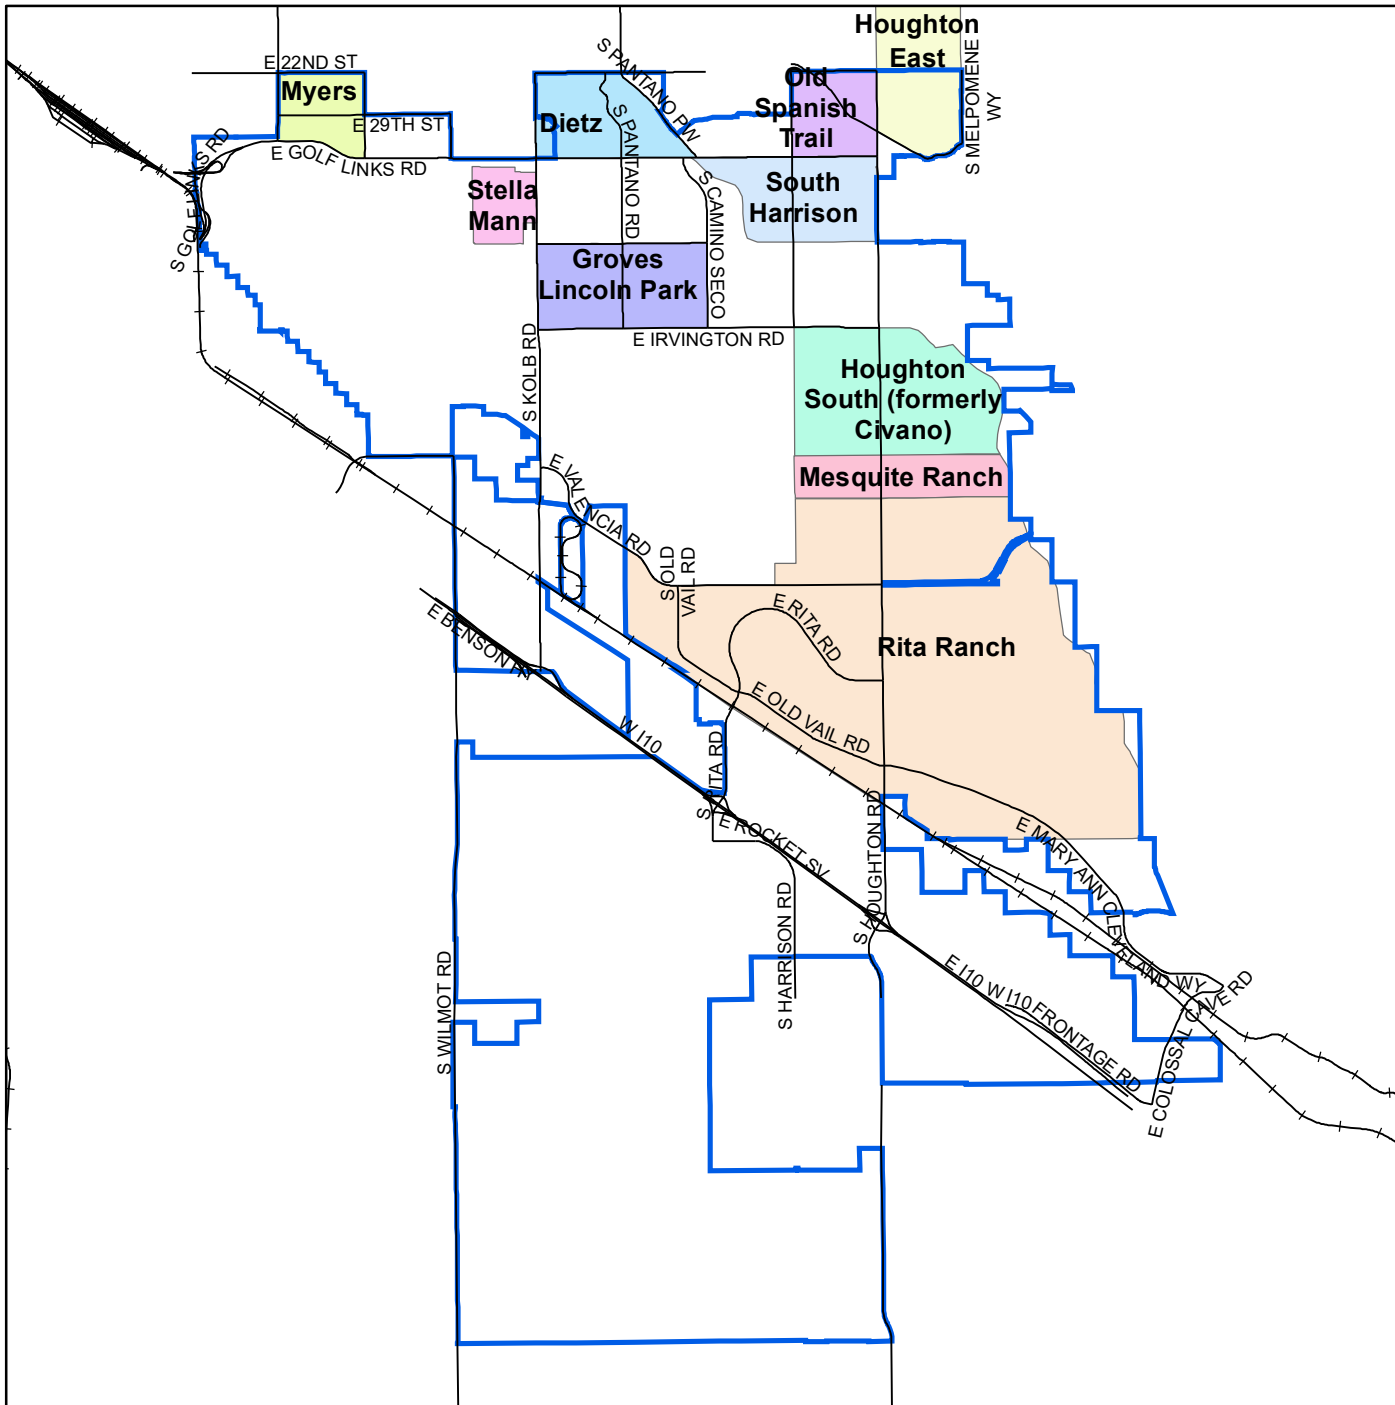

Ward 4 Registered Neighborhood Associations

Legend

- Major Streets
- Railroad
- Ward 4

**Planning and
Development Services**

Map last updated: April 29, 2022

Data Source: City of Tucson PDS

This map and other information have been compiled for preliminary and general purposes only. They are not intended to be complete and accurate for any other purposes. Please refer to officially adopted Ordinances and Maps.