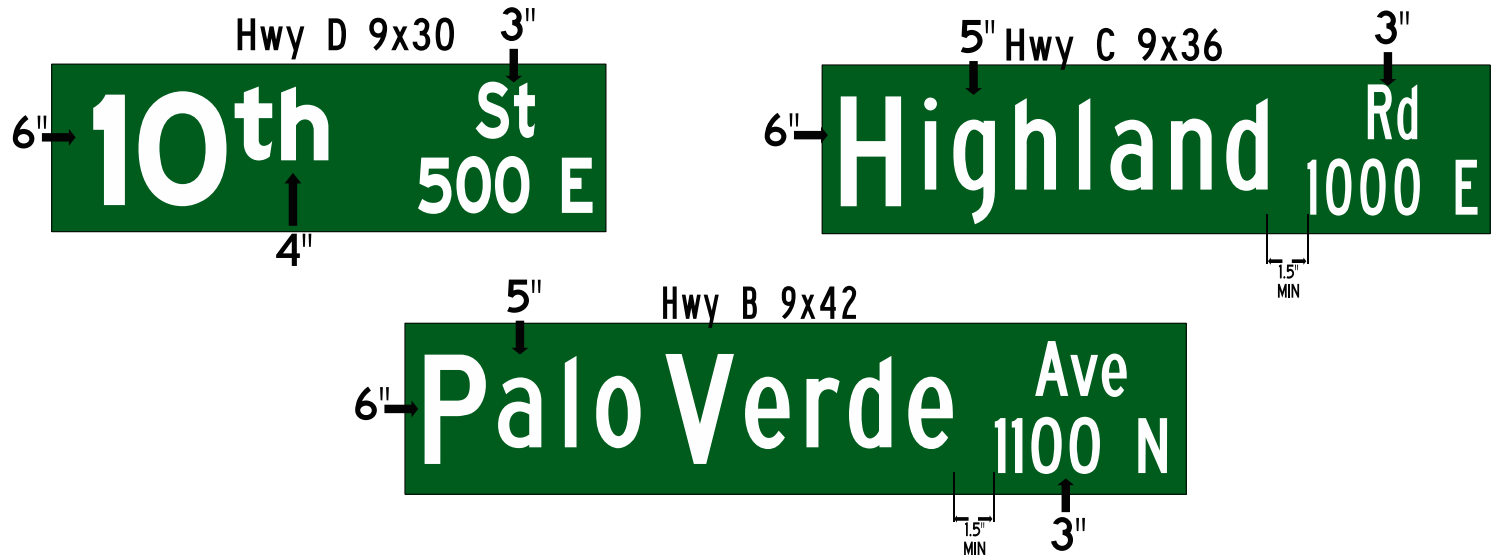

- * All done on "HWY C" unless: (HIROADC)
- 3-letters or less and all #'s use "HWY D" (HIROADEM)
- anything too long use "HWY B" (HIROADB)

NO COMPRESSION OR STRETCHING!

Standard Set-up

Set-up for Speed Limit 30-40 M.P.H.

Set-up for Speed Limit 45 and up M.P.H.