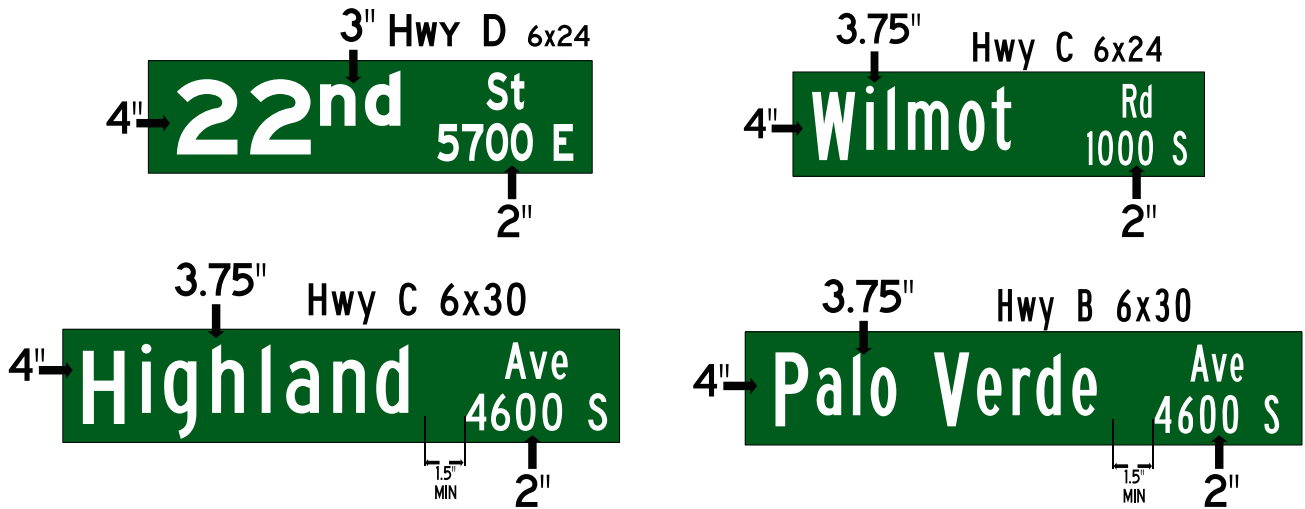

- * All done on "HWY C" unless: (HIROADC)
- 3-letters or less and all #'s use "HWY D" (HIROADEM)
- anything too long use "HWY B" (HIROADB)

NO COMPRESSION OR STRETCHING!

Standard Set-up

Set-up for Speed Limit 30-40 M.P.H.

Set-up for Speed Limit 45 and up M.P.H.