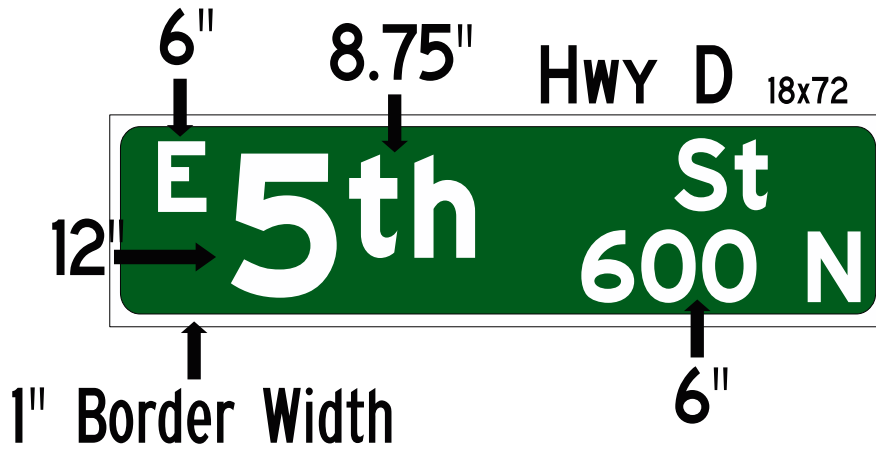

Metros

Sheeting Type: 3M Diamond Grade DG3 Reflective Sheeting
Color: WHITE

PLATE SIZE 18x96

NWC-WBT
FRONT PANEL

BACK PANEL

SEC-EBT
FRONT PANEL

BACK PANEL