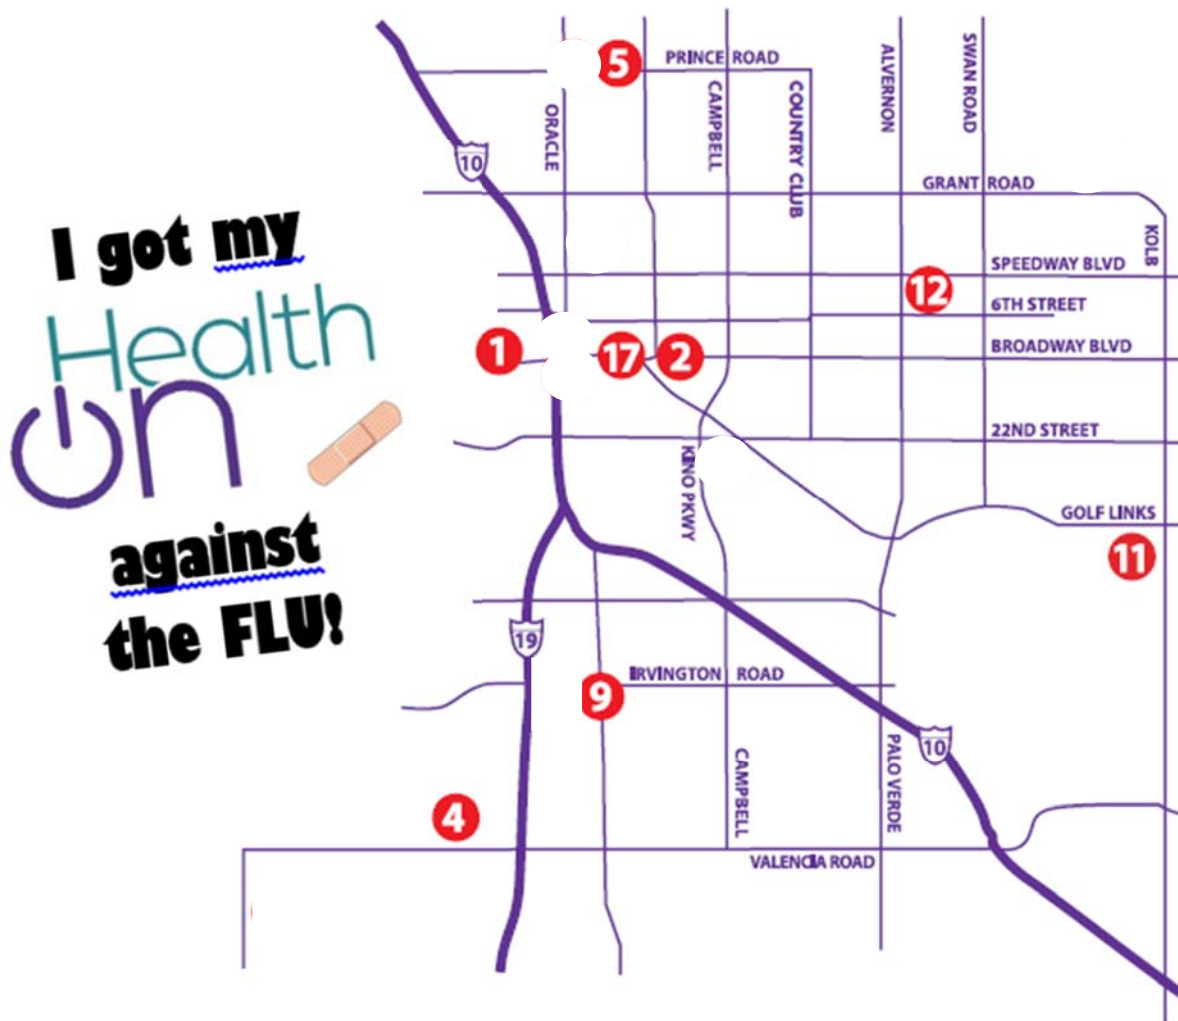

FLU SHOTS AVAILABLE at these El Rio Locations

1 Congress Health Center
839 W. Congress Street
 Monday-Friday 8:00 AM—9:00 PM
 Saturday 8:00 AM—2:00 PM

2 Broadway Health Center
1101 E. Broadway Boulevard
 Monday-Thursday 8:00 AM—8:00 PM
 Friday 8:00 AM—7:00 PM

4 Southwest Health Center
1500 W. Commerce Court
 Monday-Friday 8:00 AM—5:00 PM

5 Northwest Health Center
320 W. Prince Road
 Monday-Thursday 8:00 AM—8:00 PM
 Friday 8:00 AM—7:00 PM

9 El Pueblo Health Center
101 W. Irvington Road
 Monday-Friday 8:00 AM—9:00 PM
 Saturday 8:00 AM—5:00 PM

11 Southeast Health Center
6950 E. Golf Links Road
 Monday-Thursday 8:00 AM—8:00 PM
 Friday 8:00 AM—7:00 PM

12 El Rio at CODAC
630 N. Alvernon Way
 Monday-Friday 8:00 AM—5:00 PM

17 HealthOn Broadway
One W. Broadway Boulevard
 Monday-Friday 7:00 AM—9:00 PM
 Saturday 8:00 AM—5:00 PM